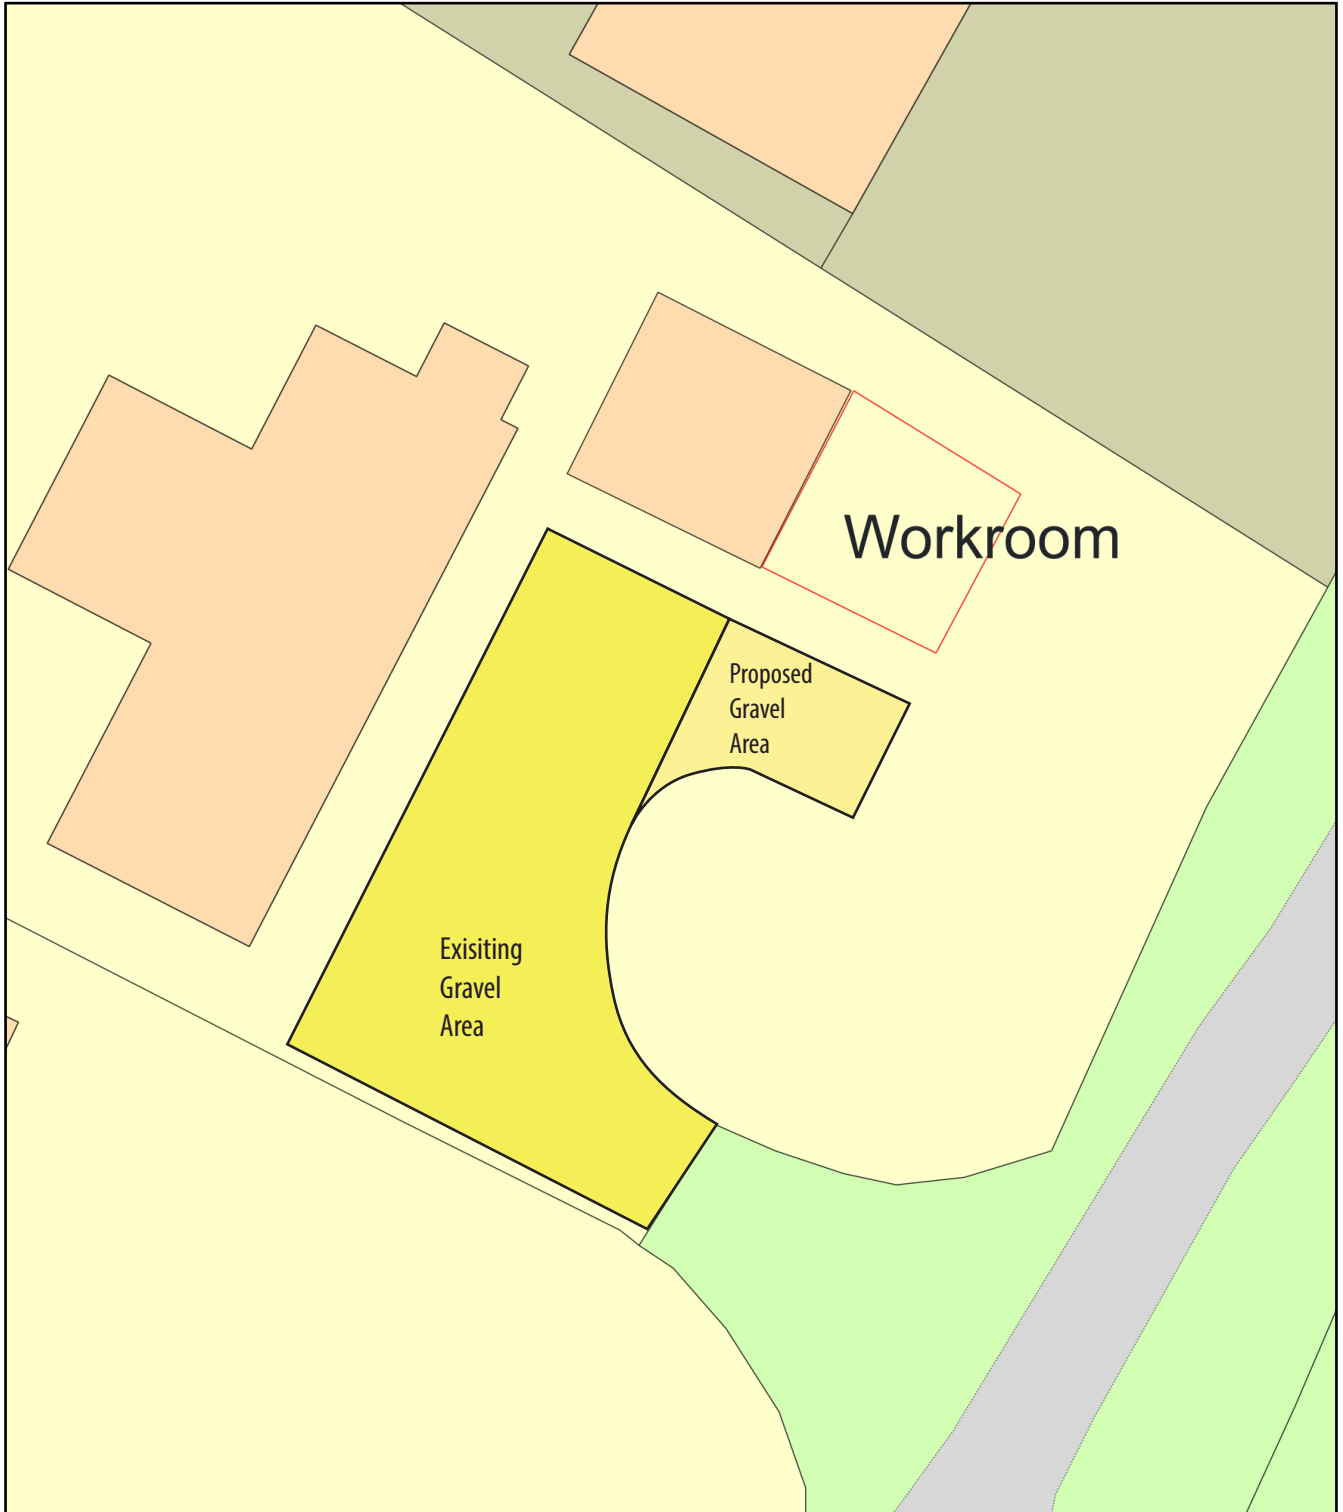

190521 - Driveway

Plan Produced for: M Willatts
Date Produced: 19 May 2021
Plan Reference Number: TQRQM21139154116731
Scale: 1:200 @ A4