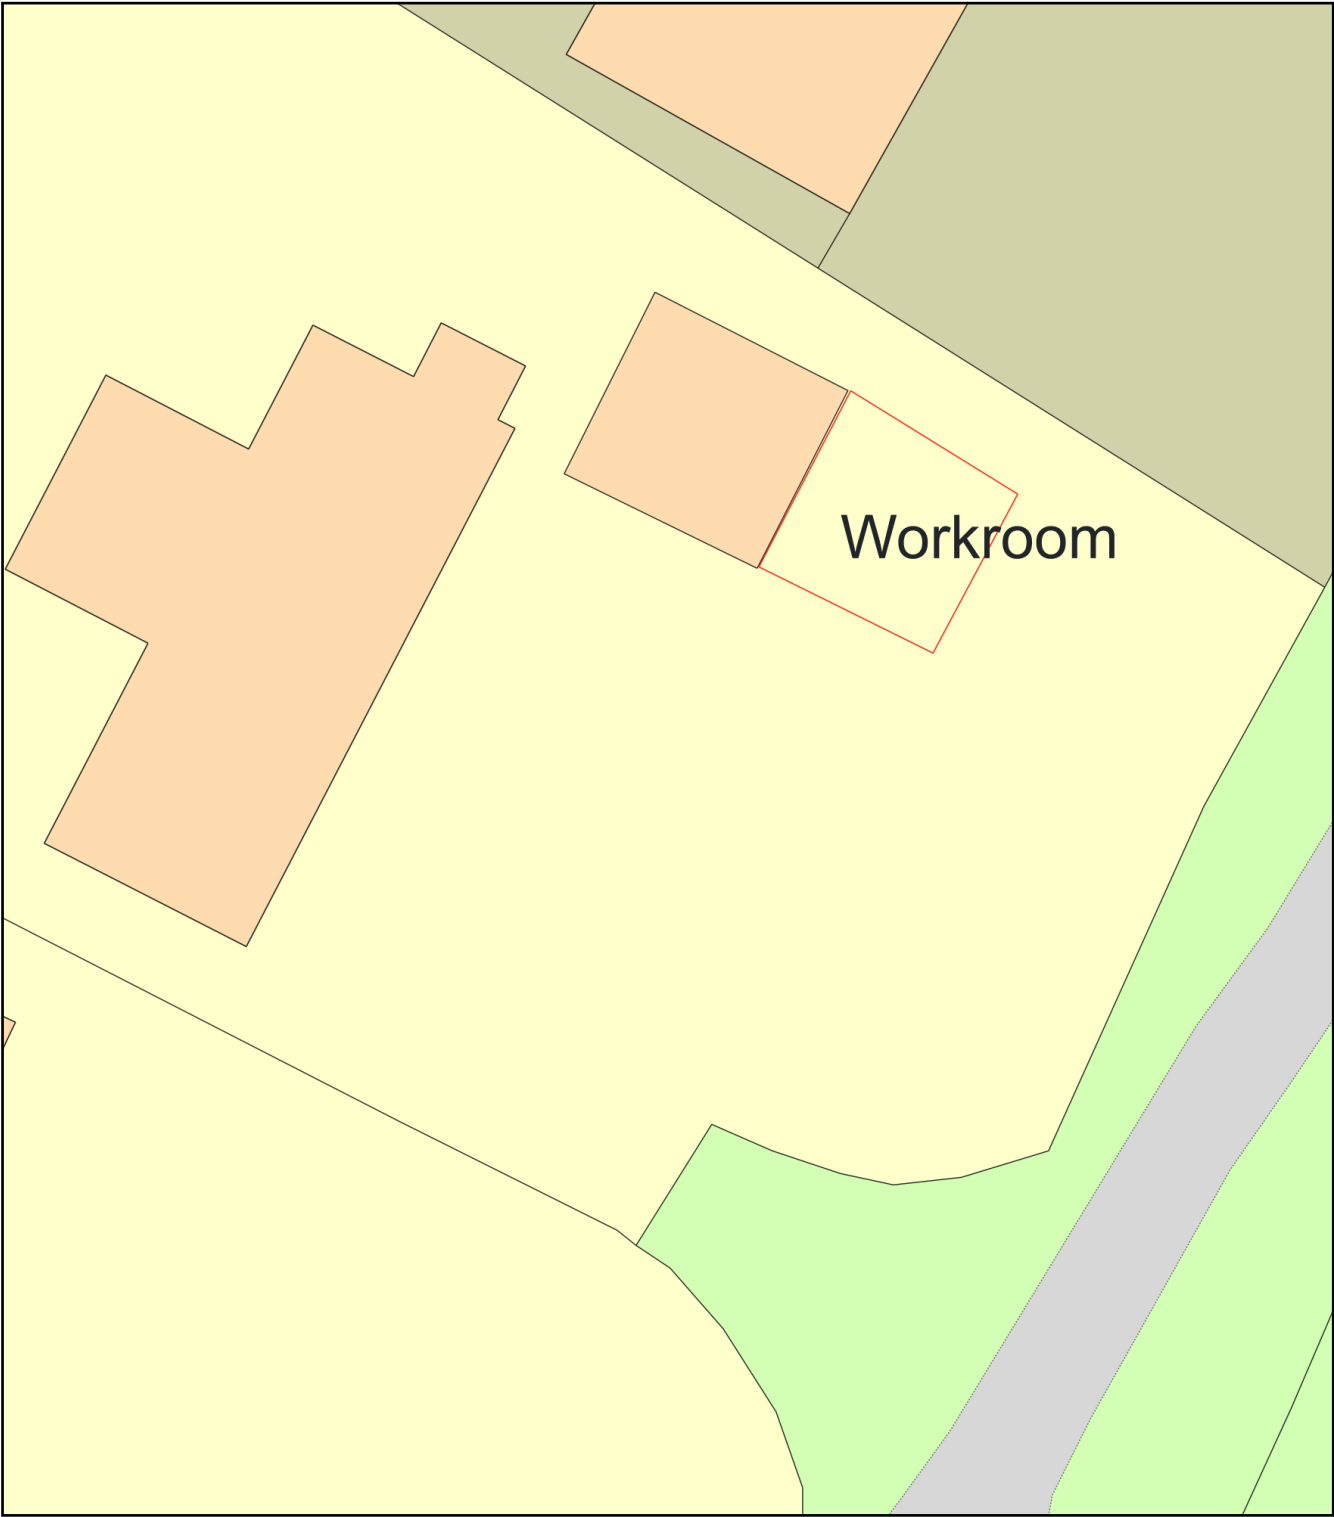

Block Plan

Plan Produced for: M Willatts
Date Produced: 19 May 2021
Plan Reference Number: TQRQM21139154116731
Scale: 1:200 @ A4