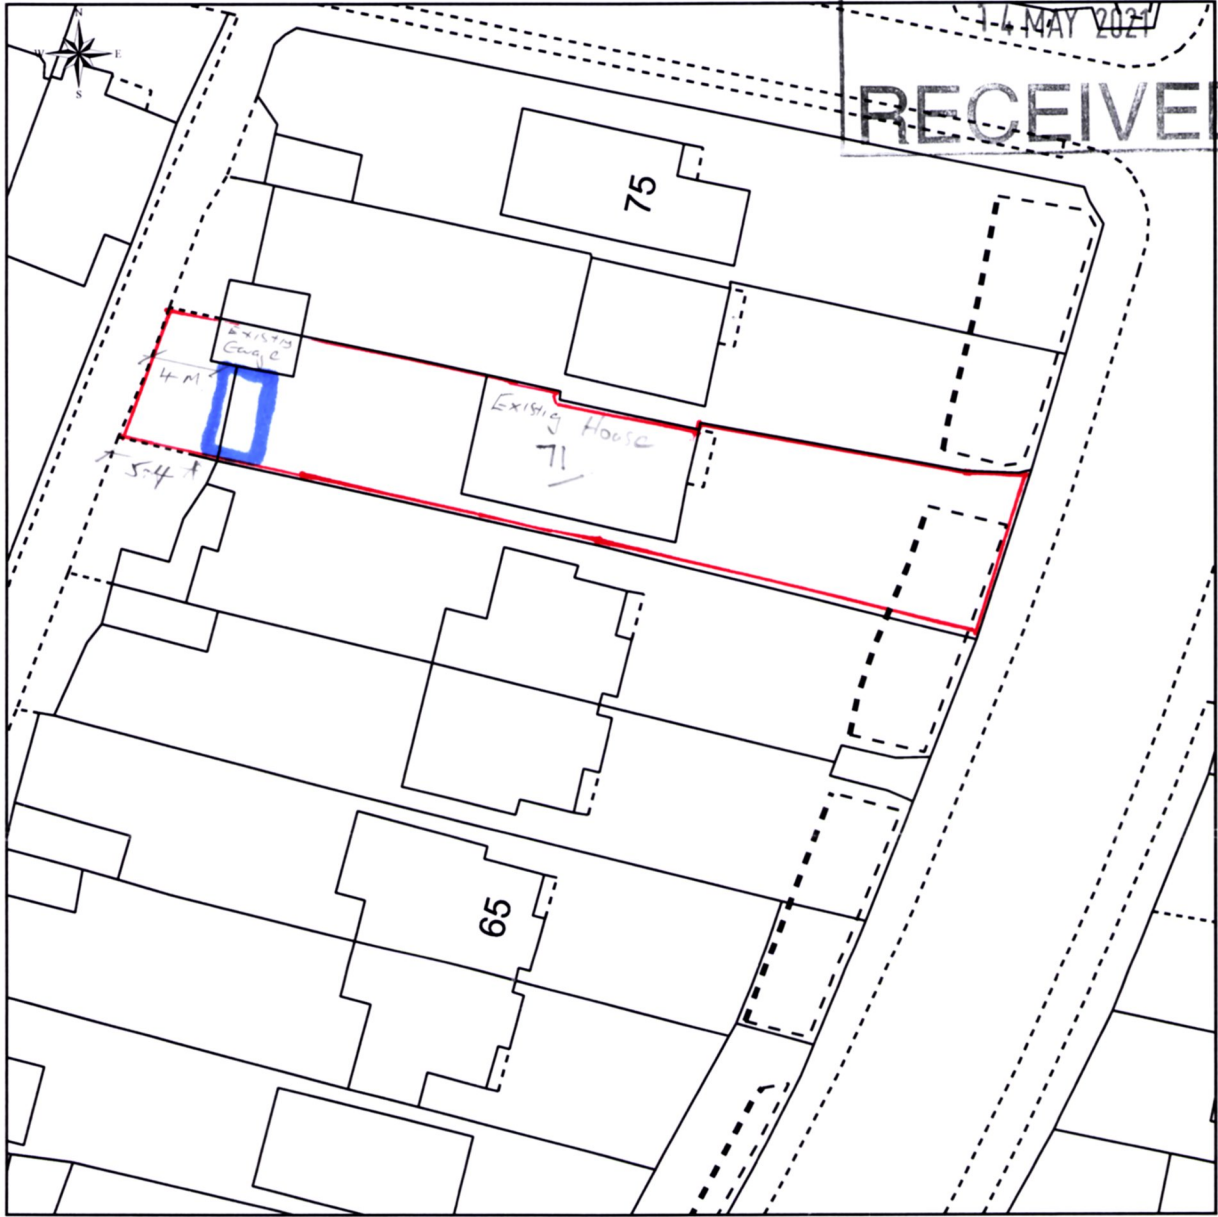

Location Plan near 71 london road po75aq

HAVANT BOROUGH COUNCIL

14 MAY 2021

RECEIVED

This Plan includes the following Licensed Data: OS MasterMap Black and White PDF Location Plan by the Ordnance Survey National Geographic Database and incorporating surveyed revision available at the date of production. Reproduction in whole or in part is prohibited without the prior permission of Ordnance Survey. The representation of a road, track or path is no evidence of a right of way. The representation of features, as lines is no evidence of a property boundary. © Crown copyright and database rights, 2021. Ordnance Survey 0100031673

0m 5m 10m 15m 20m 25m 30m 35m 40m

Scale: 1:500, paper size: A4

Key:

— Site boundary No 71
London Road

□ Proposed loggia location

emapsite™
plans