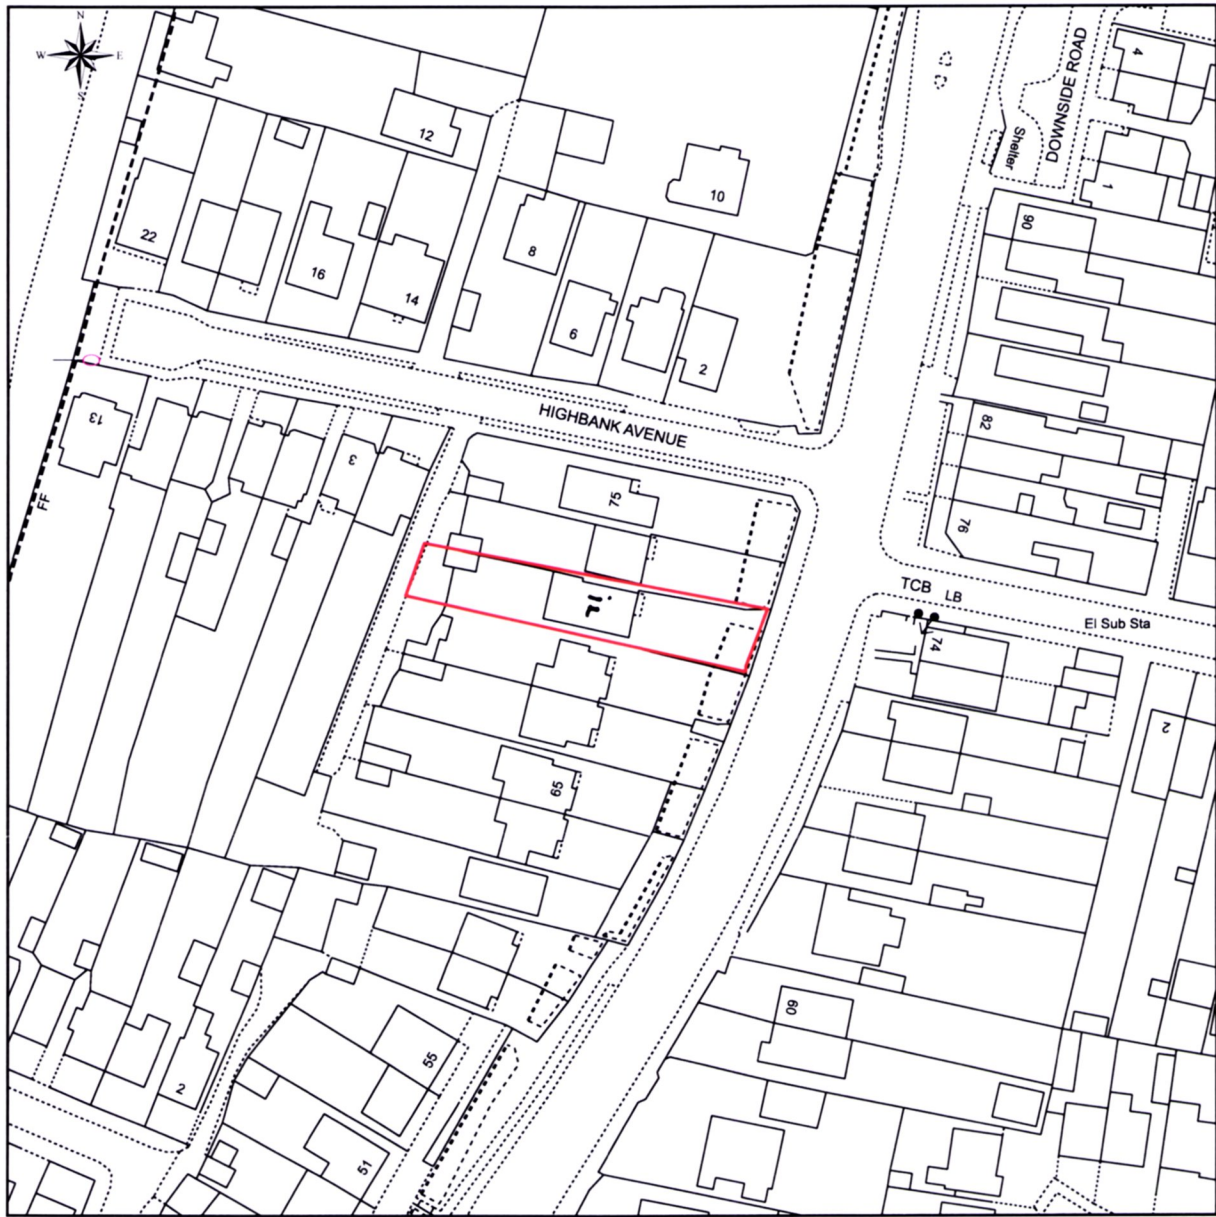

# Location Plan of 71, London Road, Waterlooville, PO7 5AQ

This Plan includes the following Licensed Data: OS MasterMap Black and White PDF Location Plan by the Ordnance Survey National Geographic Database and incorporating surveyed revision available at the date of production. Reproduction in whole or in part is prohibited without the prior permission of Ordnance Survey. The representation of a road, track or path is no evidence of a right of way. The representation of features, as lines is no evidence of a property boundary. © Crown copyright and database rights, 2021. Ordnance Survey 0100031673

0m 20m 40m 60m 80m 100m

Scale: 1:1250, paper size A4