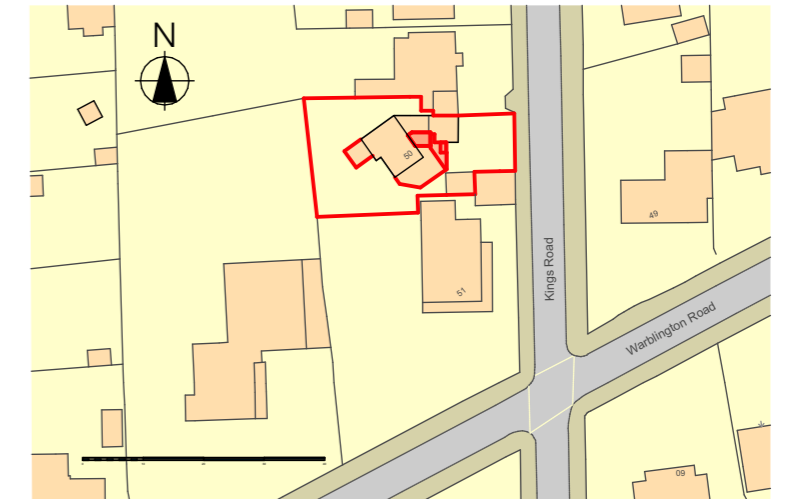

Crown copyright and database rights 2020 Ordnance Survey 100035207

Site Plan

1:500

Crown copyright and database rights 2020 Ordnance Survey 100035207

Location Plan

1:1250

**Downland  
Design Ltd.**

Issue Date

Date printed

03/06/2021

For:

Mr & Mrs A Francis

Proposed Alterations

50 Kings Road  
Emsworth  
PO10 7HN

Survey  
Drawings

Scale @ A3

1:1250,  
1:500

Drawing:

Block Plan A3

Drawing Number

| project     | number | rev |
|-------------|--------|-----|
| 2033 - 01.1 |        |     |

2033 - 01.1