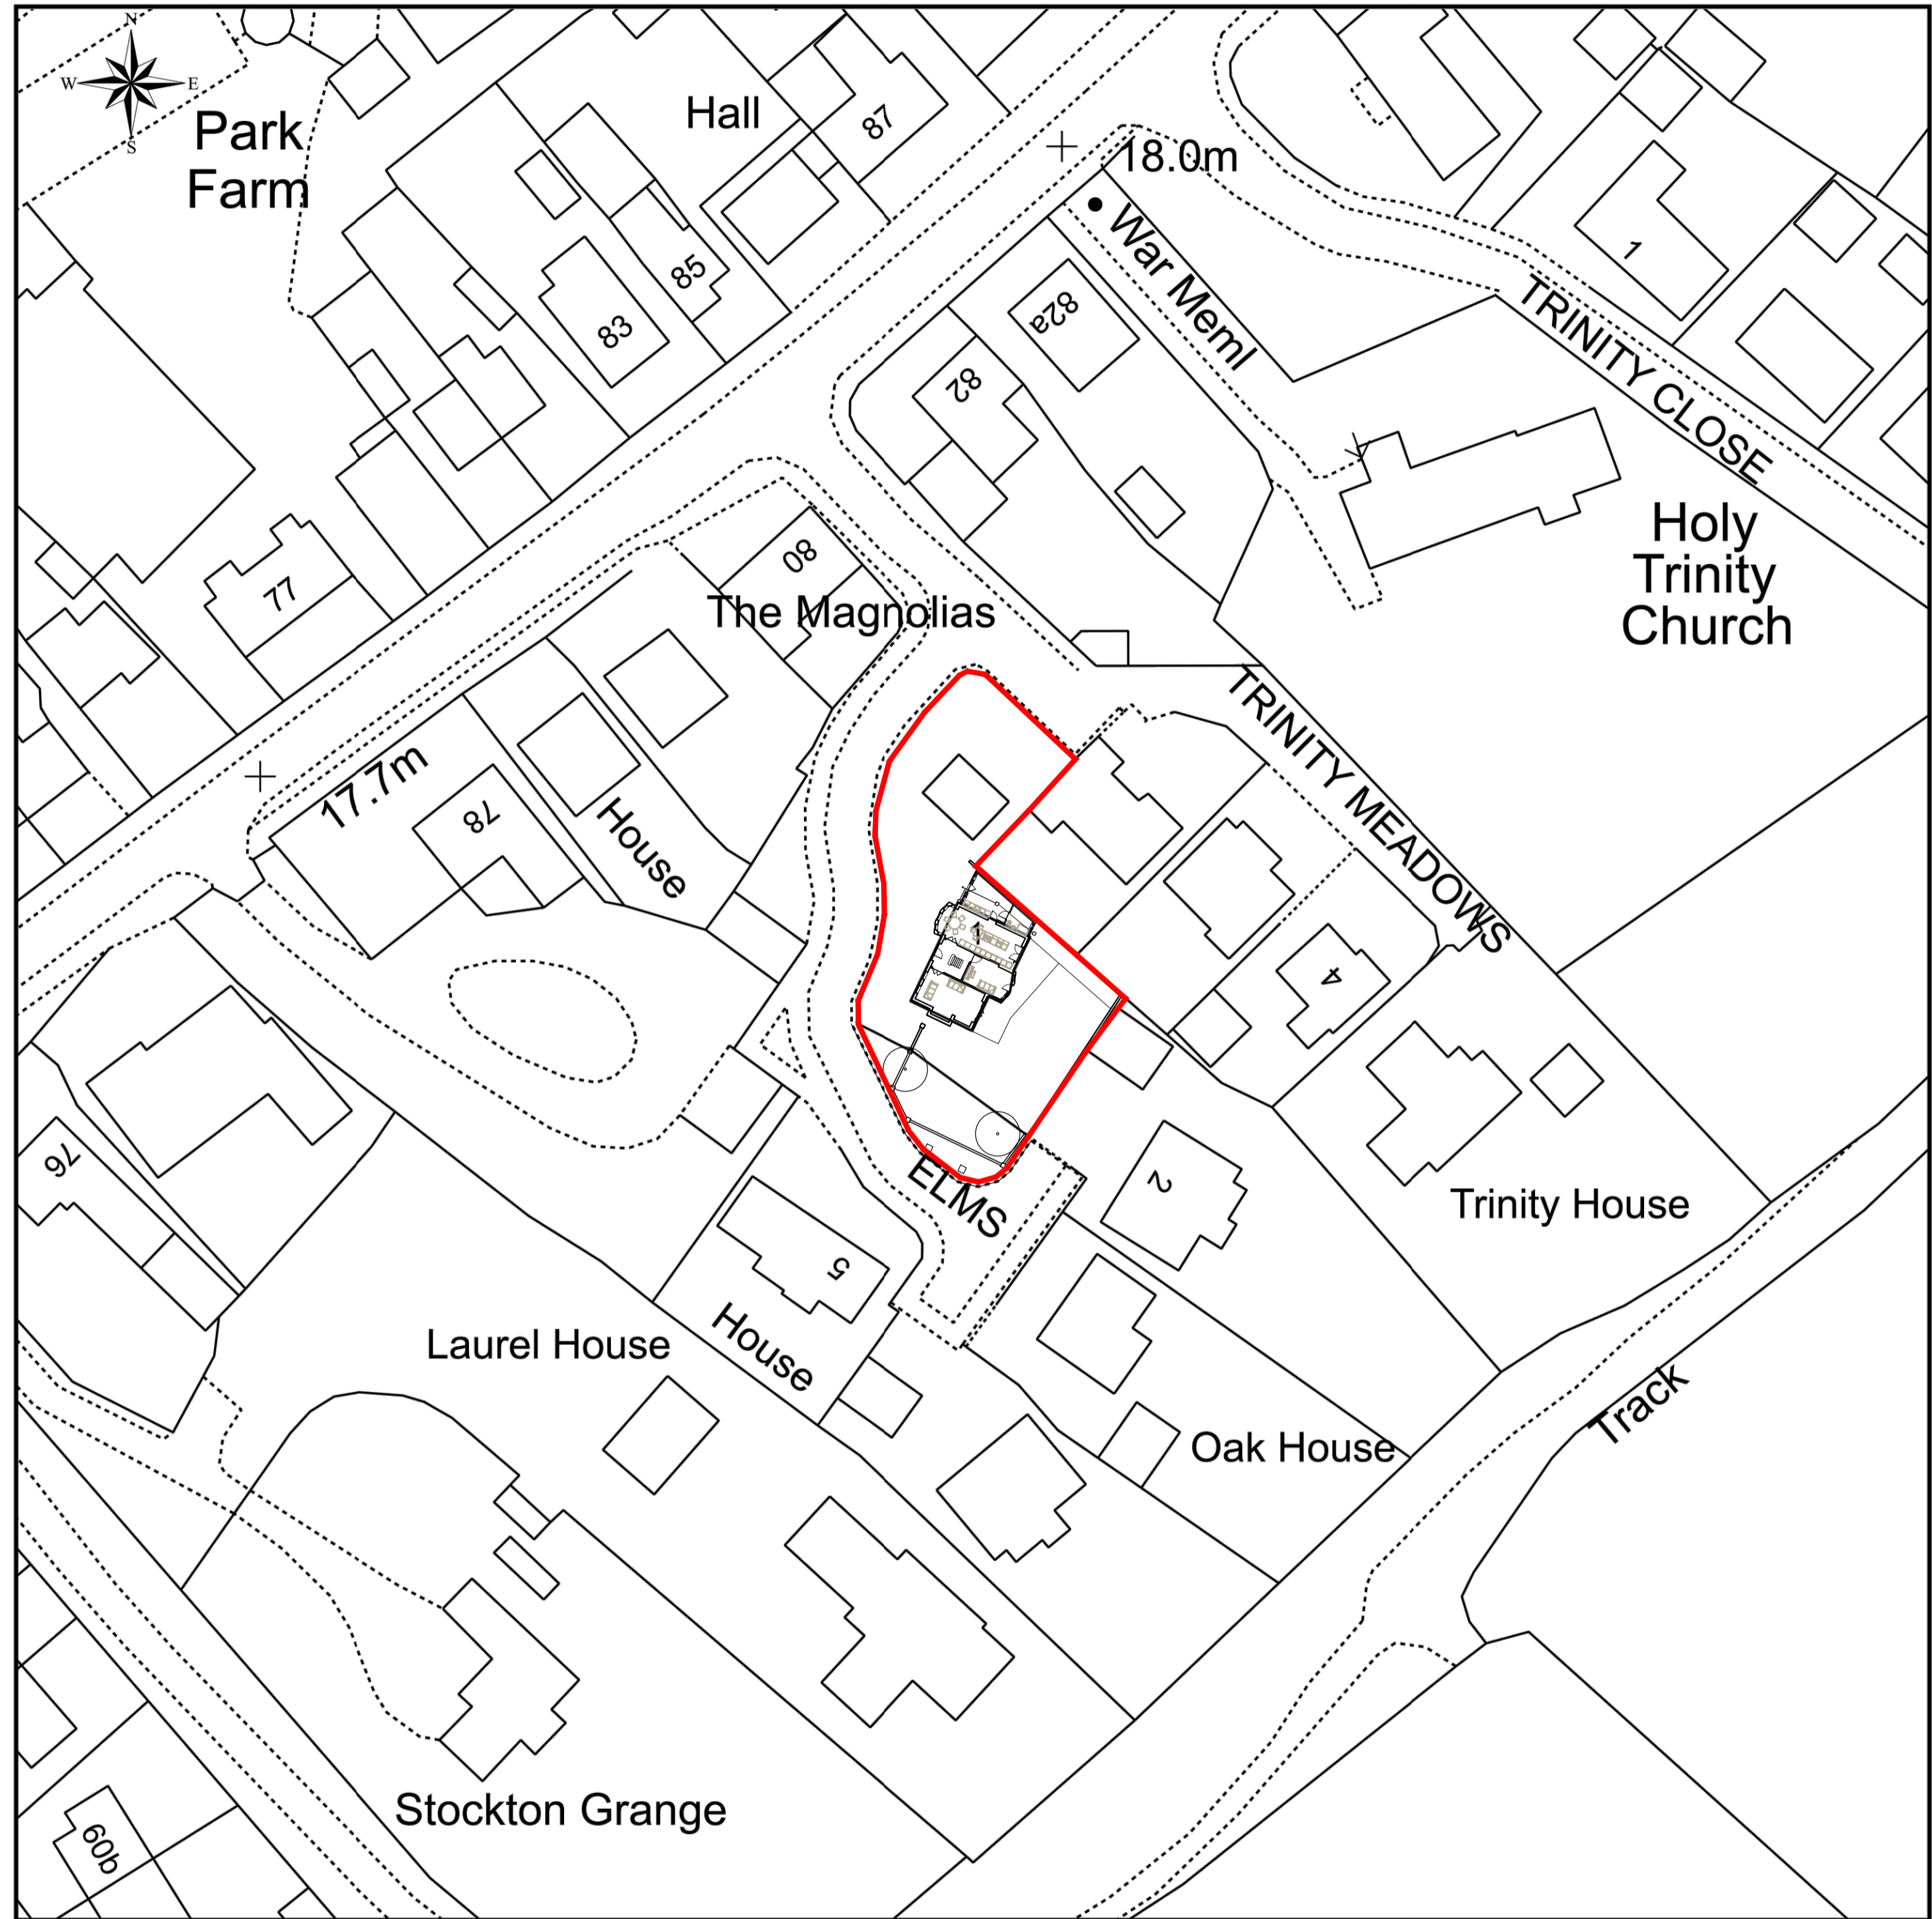

SITE BLOCK PLAN AS PROPOSED
1:500

1 The Elms Stockton-on- the-Forest York	Site Location & Block Plans	Butler March 2021 641	Butler varies @ A1 LO-01