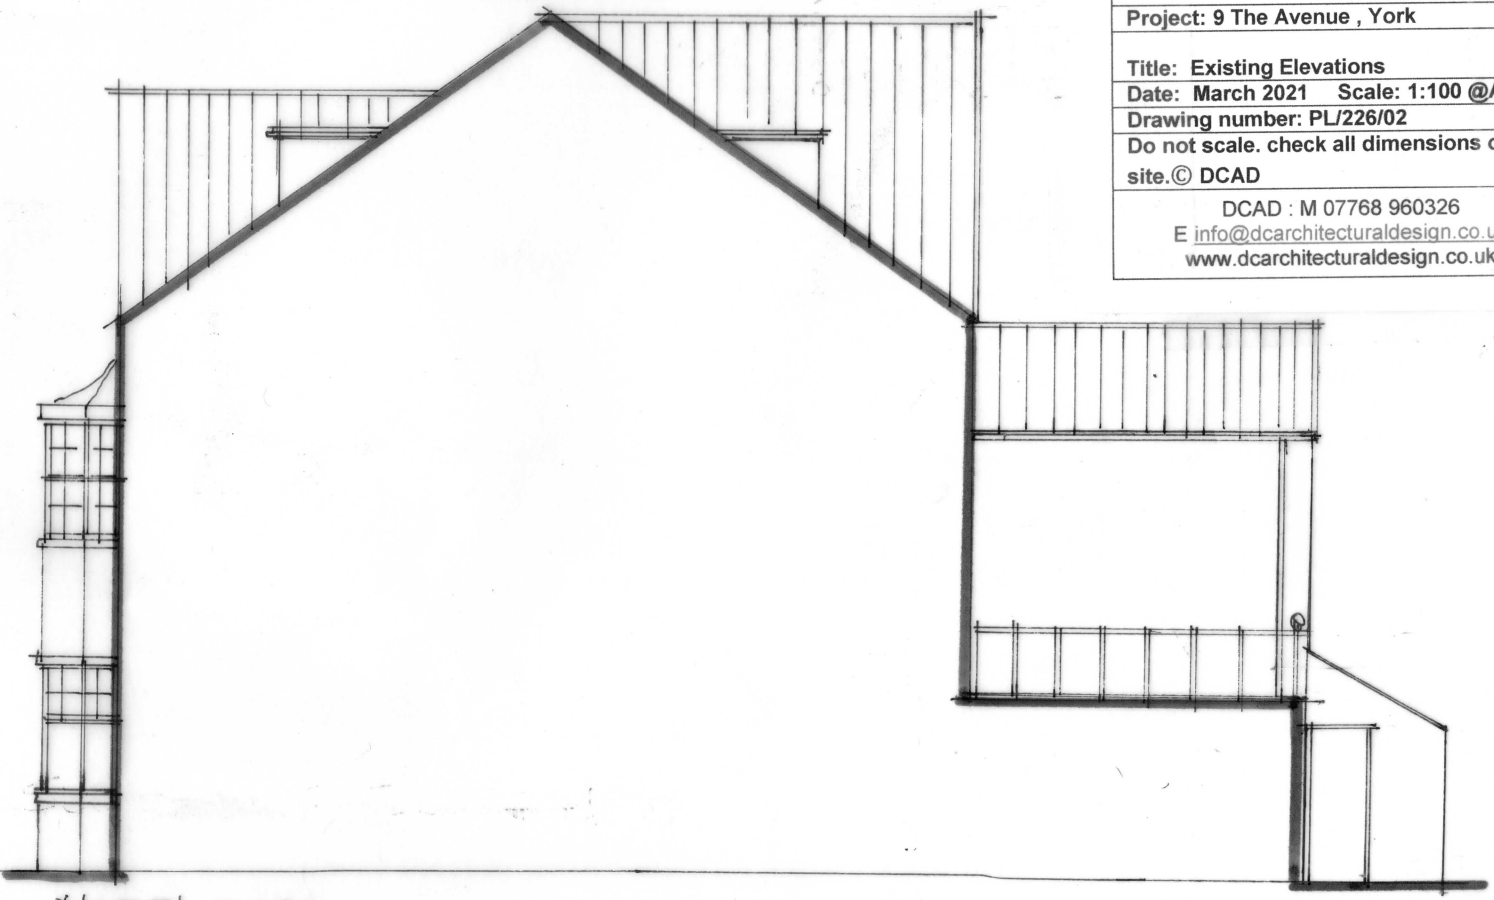

SOUTH EAST

NORTH WEST

SOUTH WEST

NORTH EAST

DC
Project: 9 The Avenue , York
Title: Existing Elevations
Date: March 2021 Scale: 1:100 @A3
Drawing number: PL/226/02
Do not scale. check all dimensions on site. © DCAD
DCAD : M 07768 960326
E info@dcarchitecturaldesign.co.uk
www.dcarchitecturaldesign.co.uk