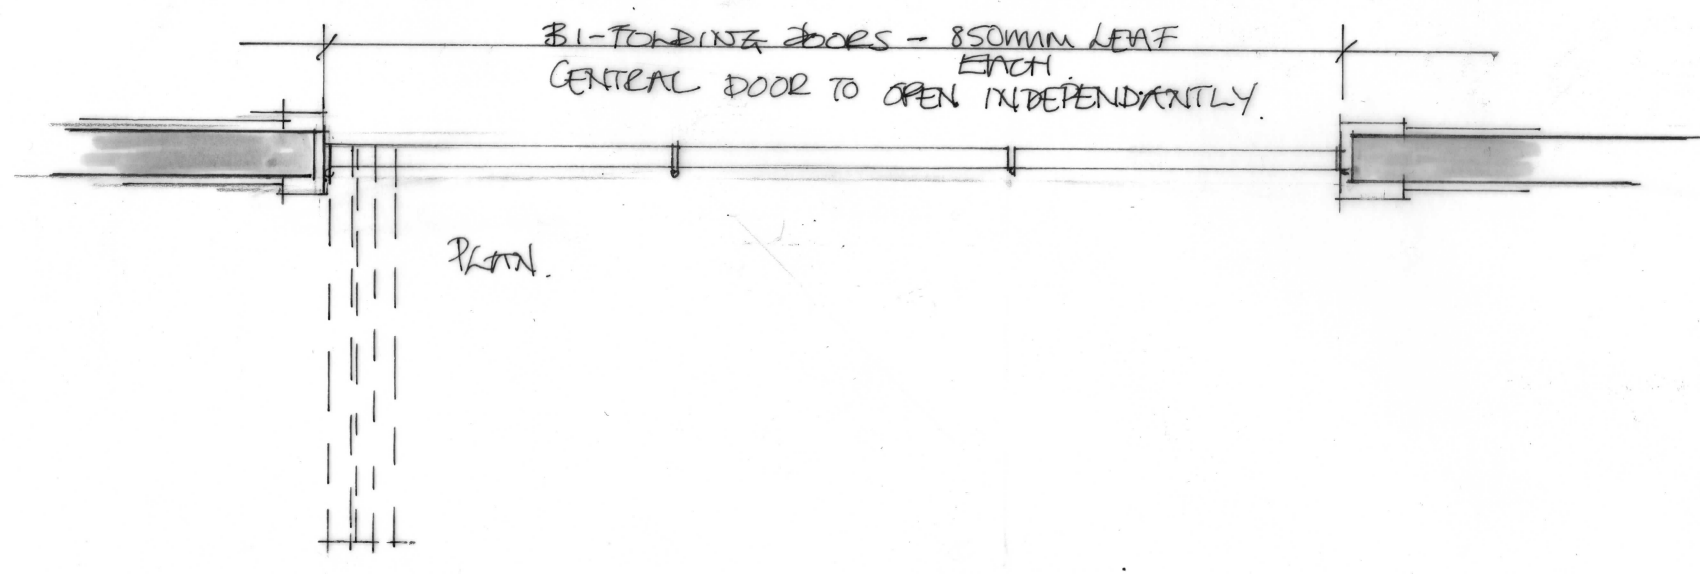

D5 - N° 3 BI-FOLDING DOORS - SOLID PANELS
 FOR DETAILS SEE DRAWING PL/226/08.
 ELEVATION.

DC
Project: 9 The Avenue , York
Title D5 Bi- Folding door details
Date: March 2021 Scale: 1:100 @A3
Drawing number: PL/226/08
Do not scale. check all dimensions on site. © DCAD
DCAD : M 07768 960326 E info@dcarchitecturaldesign.co.uk www.dcarchitecturaldesign.co.uk