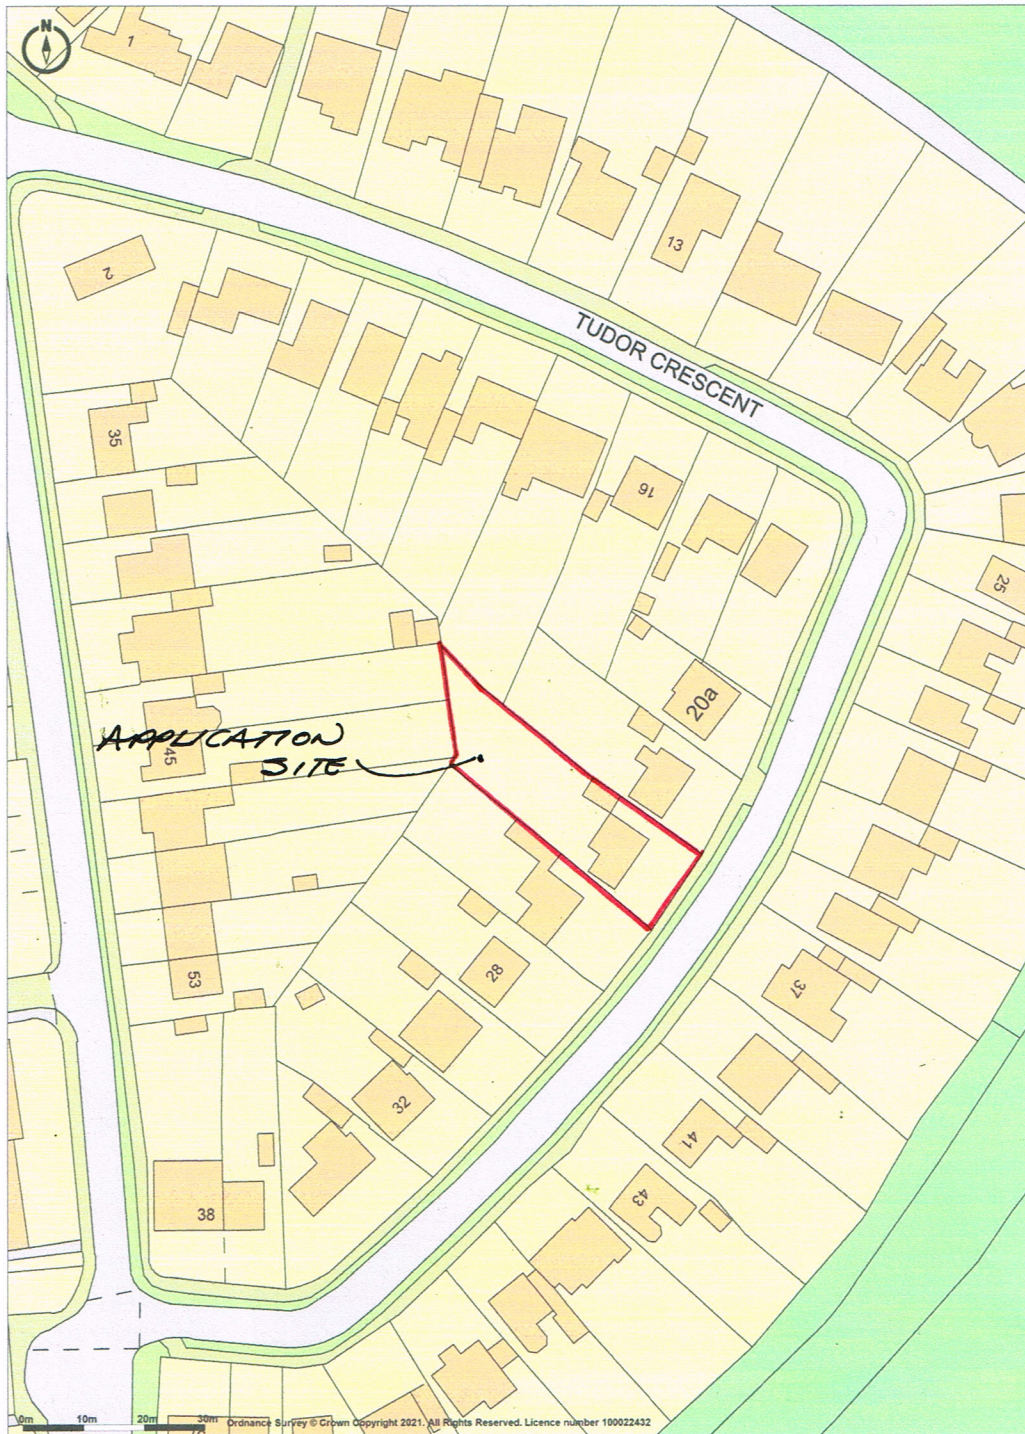

# 24 Tudor Crescent, Otford. TN14 5QT

**Promap**  
LANDMARK INFORMATION

Ordnance Survey Crown Copyright 2021. All rights reserved.  
Licence number 100022432.  
Plotted Scale - 1:1250. Paper Size - A4