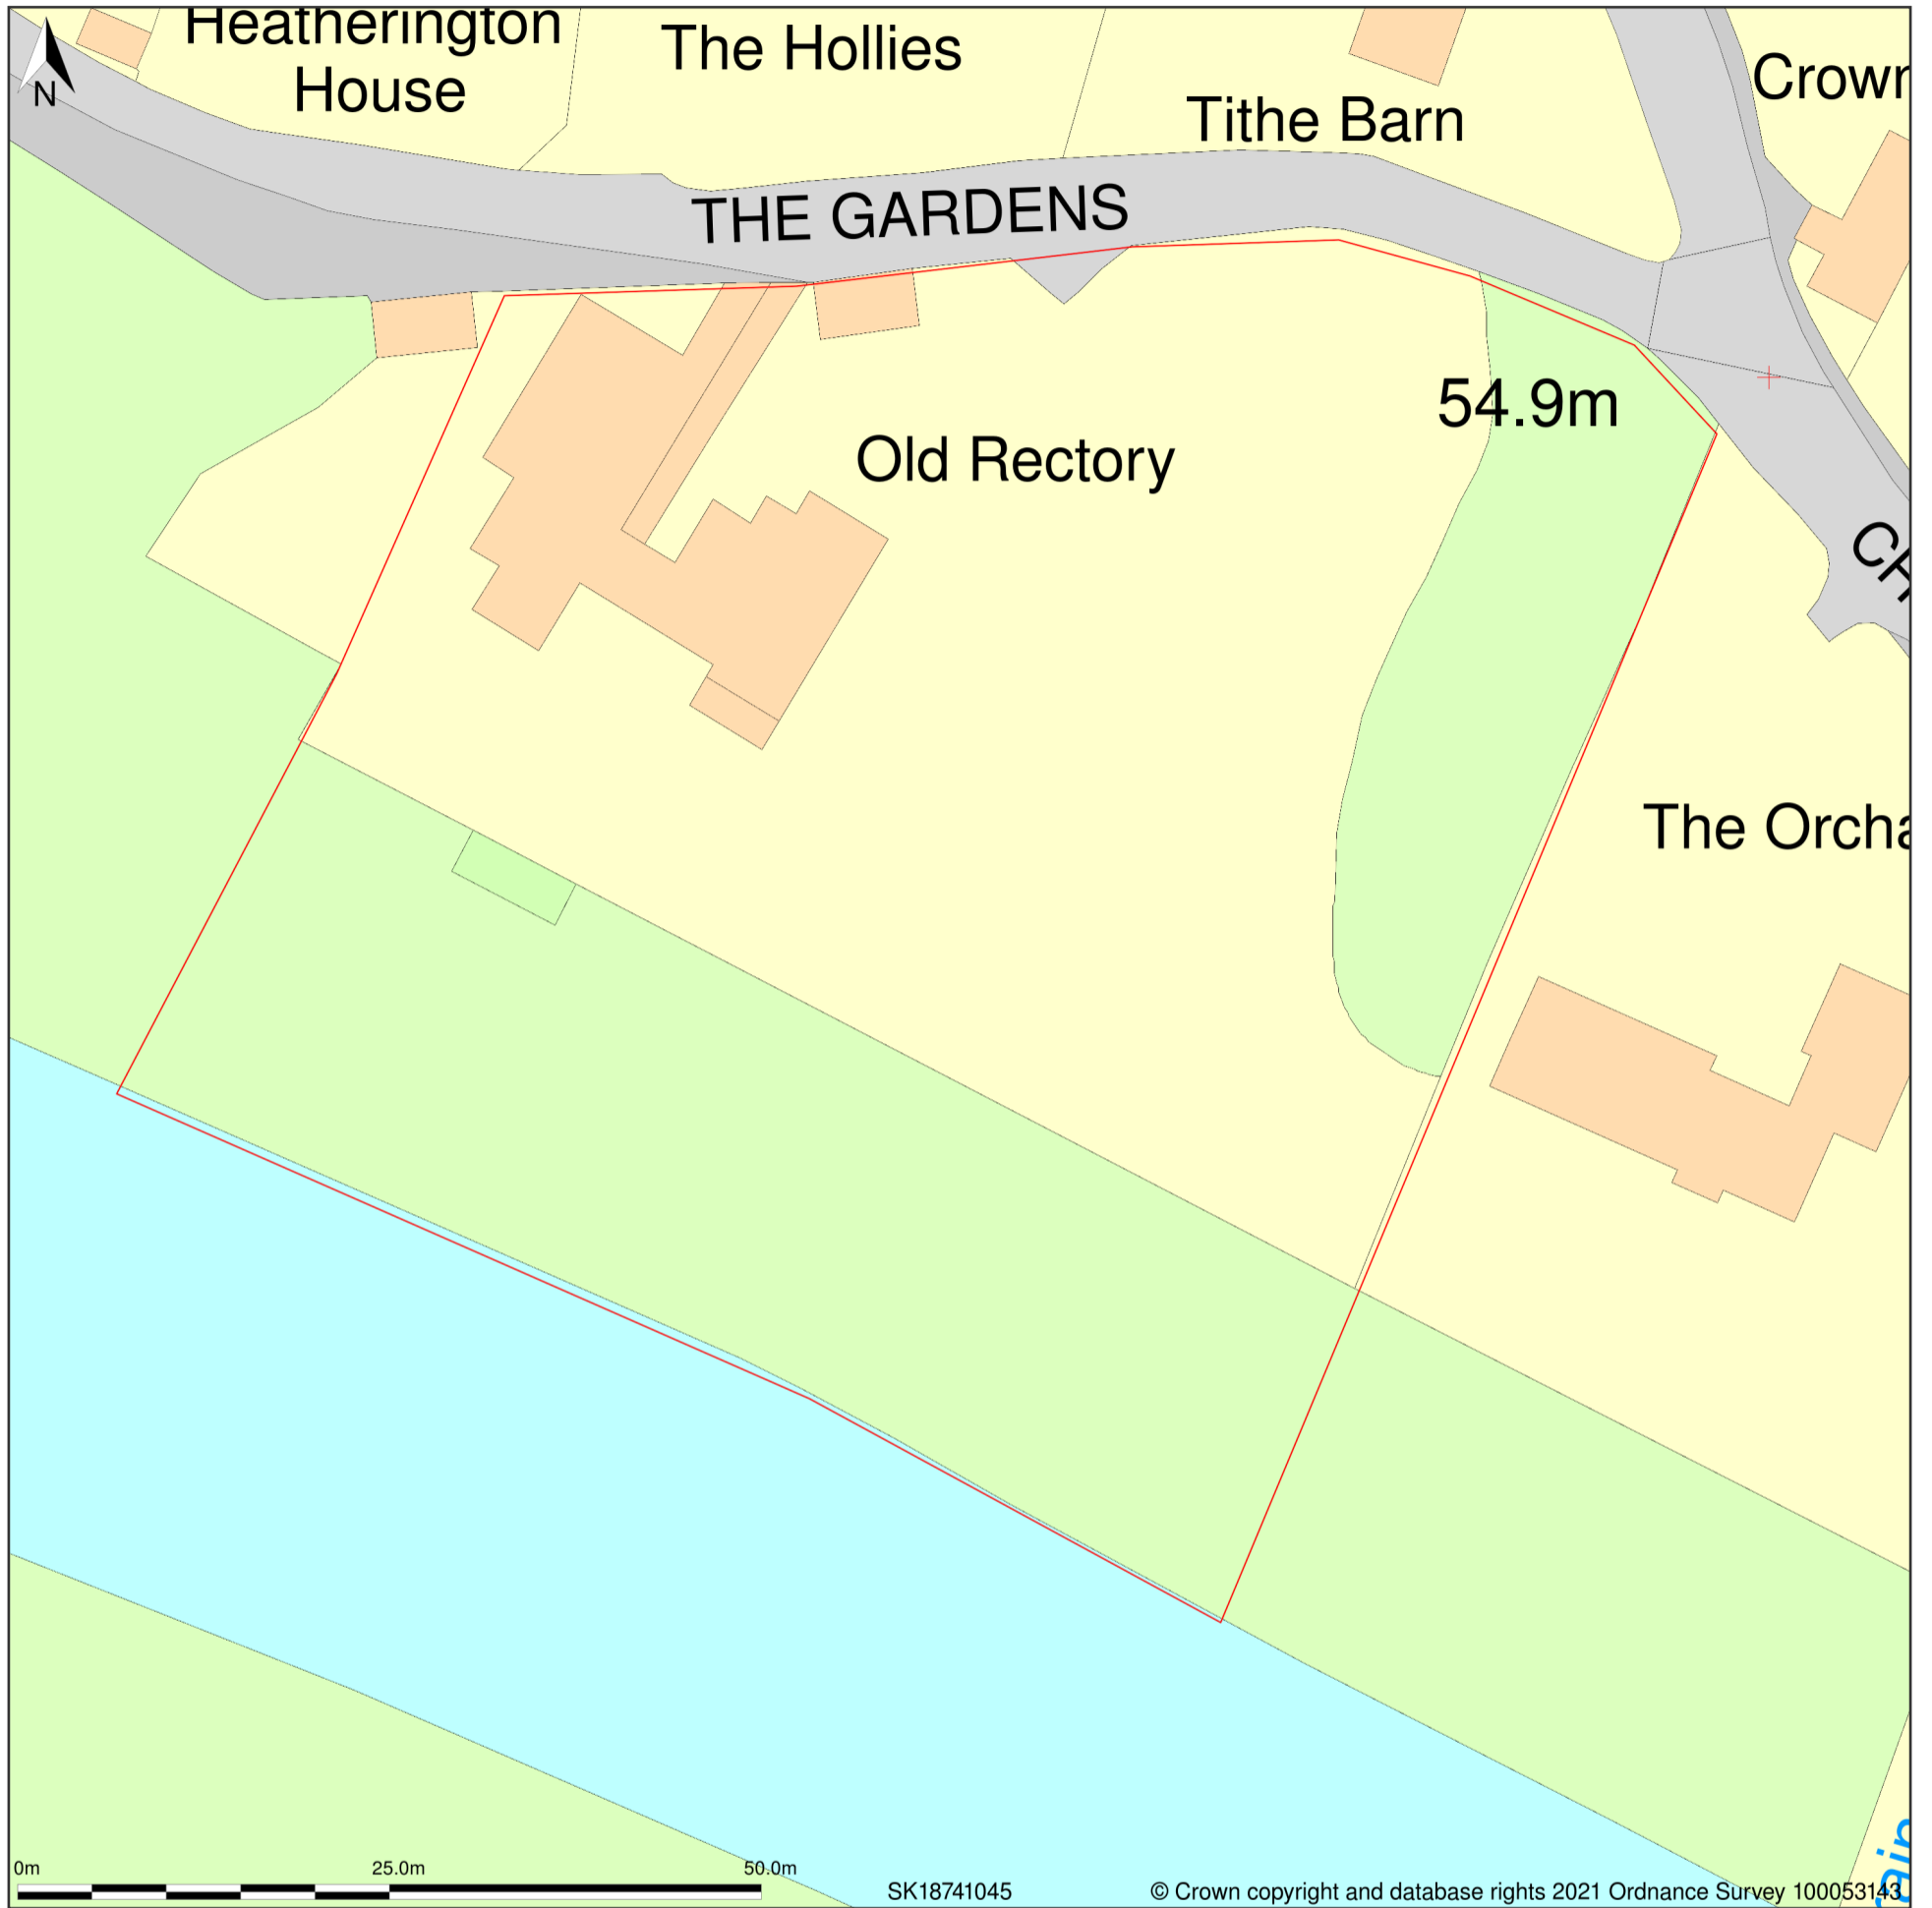

The Old Rectory, The Gardens, Elford, Tamworth, Staffordshire, B79 9DA

Block Plan shows area bounded by: 418679.35, 310388.85 418807.35, 310516.85 (at a scale of 1:500), OSGridRef: SK18741045. The representation of a road, track or path is no evidence of a right of way. The representation of features as lines is no evidence of a property boundary.

Produced on 25th May 2021 from the Ordnance Survey National Geographic Database and incorporating surveyed revision available at this date. Reproduction in whole or part is prohibited without the prior permission of Ordnance Survey. © Crown copyright 2021. Supplied by www.buyaplan.co.uk a licensed Ordnance Survey partner (100053143). Unique plan reference: #00635691-E4BBBBD