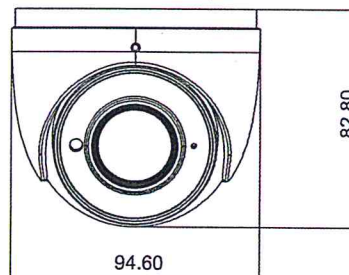

QVIS® | 8MP NETWORK IR WATER-PROOF TURRET CAMERA

KEY FEATURES

- 8MP (3840 × 2160) H.265 coding
- Max.resolution: 3840 × 2160
- ICR auto switch, true day / night, ROI coding
- 3D DNR, WDR, HLC, BLC, defog
- 20~30m IR night view distance
- DC12V/PoE power supply
- P2P function optional
- IP 67 ingress protection
- Support three streams
- Support mobile surveillance by smart phones with iOS or Android OS
- Intelligent analytics

SPECIFICATION	TURVIP-4K-FW-A-GM / TURVIP-4K-FG-A-GM
Camera	
Image Sensor	1 / 2.7 "CMOS
Image Size	3840 × 2160
Electronic Shutter	1 / 25 s ~ 1 / 100000 s
Iris Type	Fixed Iris
Min. Illumination	0.11 lux @F2.2, AGC ON; 0 lux with IR 0.032 lux @ F1.2, AGC ON; 0 lux with IR
Lens	2.8 mm @F2.0, (fixed lens), horizontal field of view: 112°3.6 mm @F2.2, (fixed lens),horizontal field of view: 89°
Lens Mount	M12
Wide Dynamic Range	Digital WDR
BLC	Yes
HLC	Yes
Defog	Yes
Digital NR	3D DNR
Angle Adjustment	Pan: 0°~360°; Tilt:0°~75°; Rotation: 0°~360°
Image	
Video Compression	H.265 / H.264
H.264 Compression Standard	Baseline Profile / Main Profile / High Profile
Resolution	8MP (3840×2160), 6MP (3072×2048), 5MP (2592×1944), 720P (1280×720), D1, CIF, 480×240
Main Stream	8MP/ 6MP/ 5MP(1~20fps)
Sub Stream	720P/D1/CIF (1~20fps)
Third Stream	D1/CIF/480x240(1~20fps)
Smart IR	Yes
Bit Rate	64 Kbps ~ 8 Mbps
Bit Rate Type	VBR / CBR
Audio Compression	G711A / U
Image Settings	ROI, Saturation, Brightness, Chroma, Contrast, Wide Dynamic, Sharpen, NR,etc. adjustable through client software or web browser
ROI	Each ROI to be configured separately
Interfaces	
Network	RJ45
Video Output	No
Audio	1CH built-in MIC; 1CH audio input