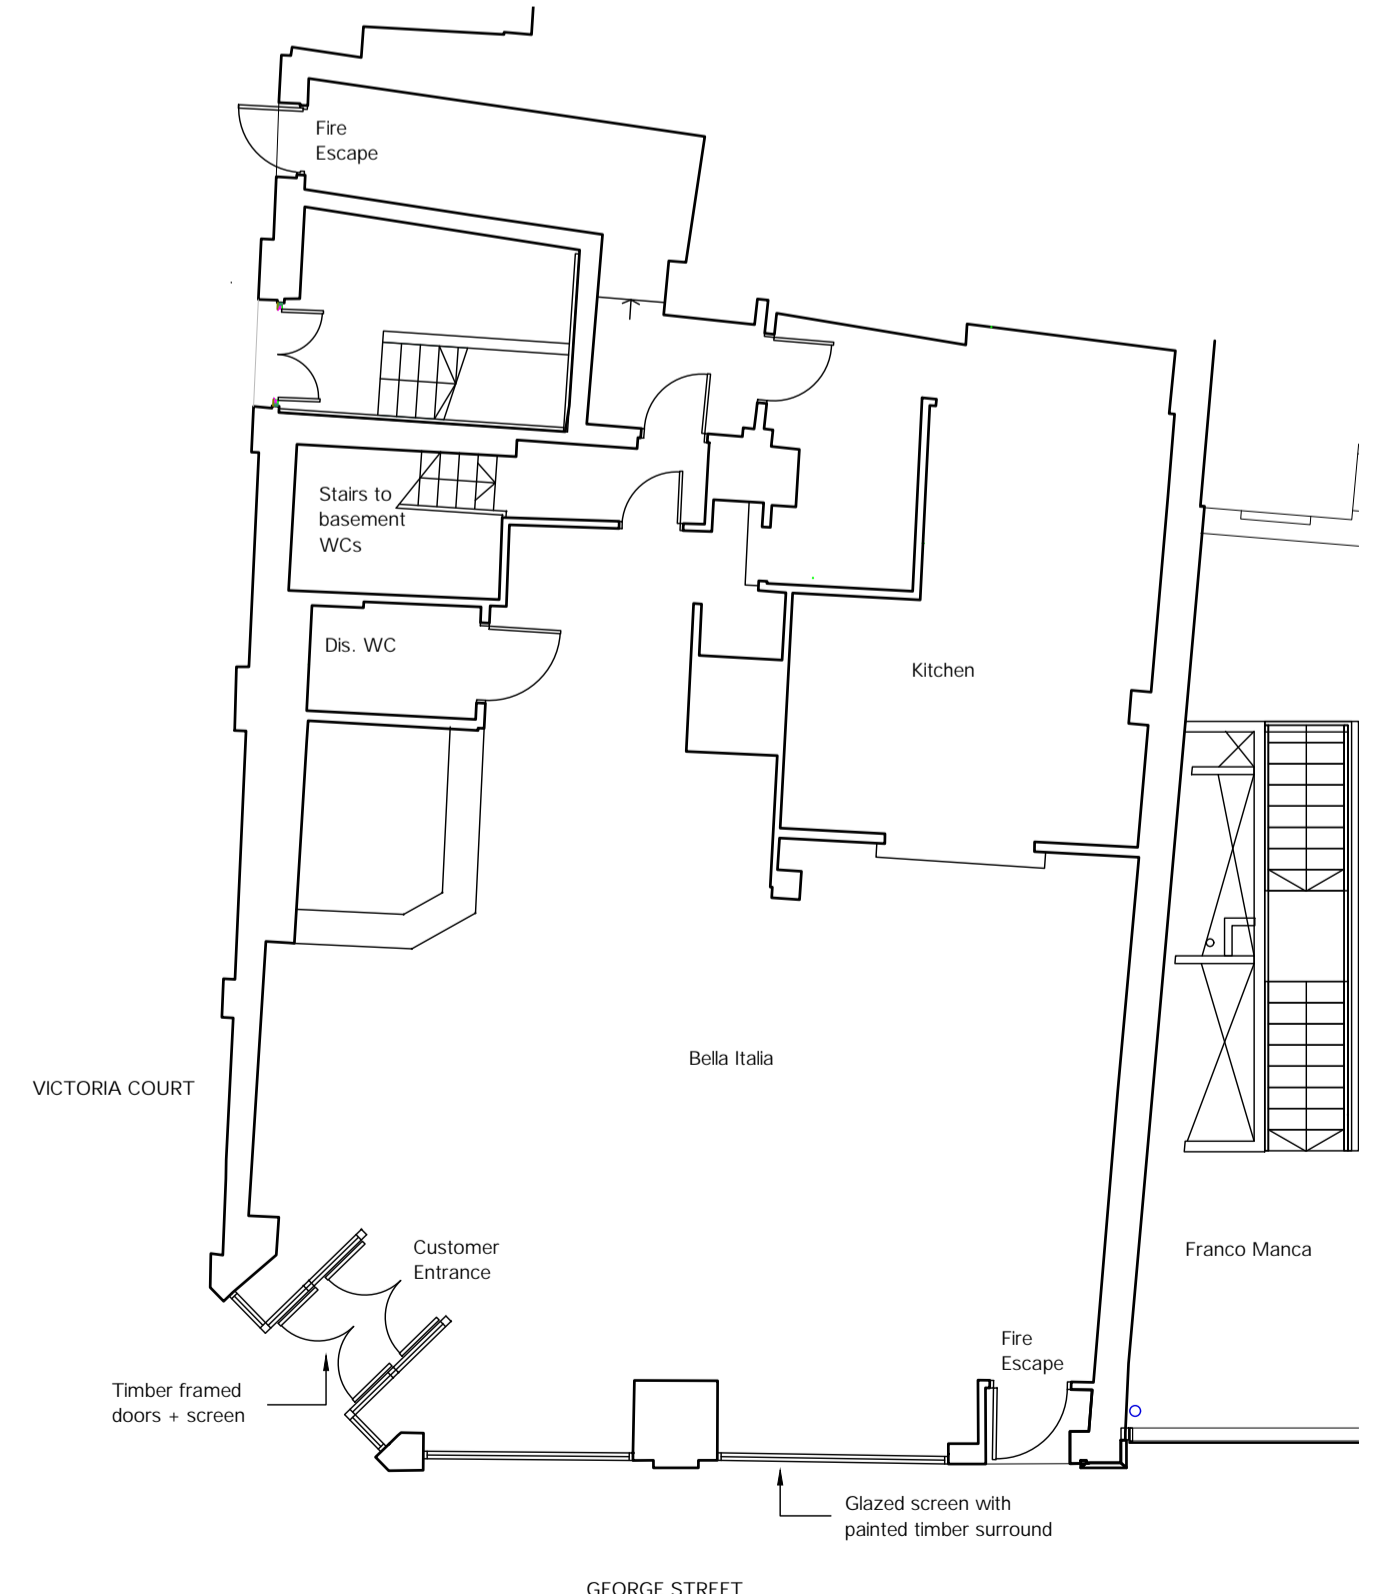

VICTORIA COURT ELEVATION

GEORGE STREET ELEVATION 2

GROUND FLOOR PLAN

External alterations at Ground Floor		
BELLA ITALIA 14-16 GEORGE STREET OXFORD OX1 2AF		
EXISTING: GROUND FLOOR PLAN + ELEVATIONS		
GUY ROBERTS R.I.B.A. 2 THE CROSSING COTTAGES 74 NETHERCOTE ROAD TACKLEY OXON. OX5 3AT T: 07971 970 311 E: info@guyr.co.uk		
scale	date	drawn by
1:100@A1	29.04.21	GR
project	dwg. no.	rev.
2114	PA 203	

PLANNING