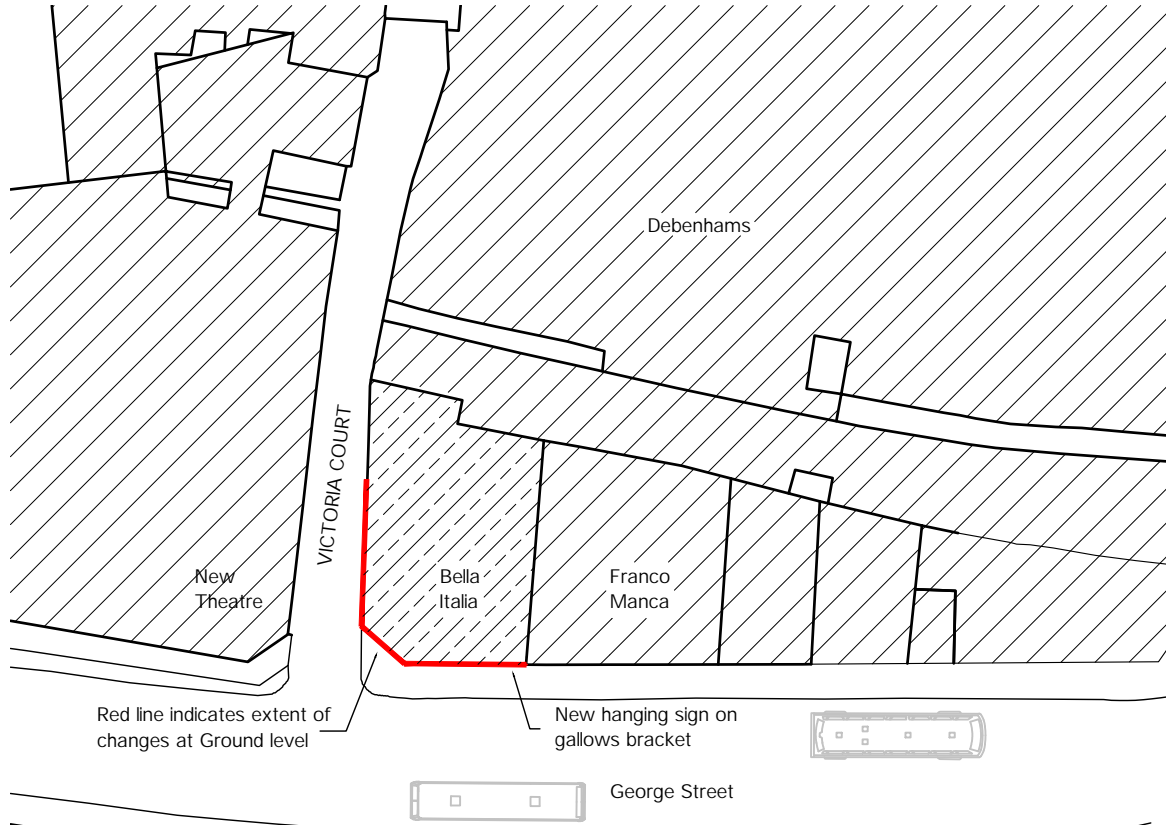

THIS DRAWING IS THE COPYRIGHT OF GUY ROBERTS ARCHITECT AND MAY NOT BE AMENDED, COPIED OR REPRODUCED WITHOUT WRITTEN PERMISSION. NO LIABILITY WILL BE ACCEPTED FOR AMENDMENTS MADE BY OTHER PERSONS.

DO NOT SCALE OFF THE DRAWINGS.

External alterations at Ground Floor	GUY ROBERTS R.I.B.A.		
	2 THE CROSSING COTTAGES 74 NETHERCOTE ROAD TACKLEY OXON. OX5 3AT T: 07971 970 311 E: info@guyr.co.uk		
BELLA ITALIA 14-16 GEORGE STREET OXFORD OX1 2AF	scale	date	drawn by
	1: 500 @A4	29.4.21	GR
SITE PLAN	project	dwg. no.	rev.
	2014	PA 202	