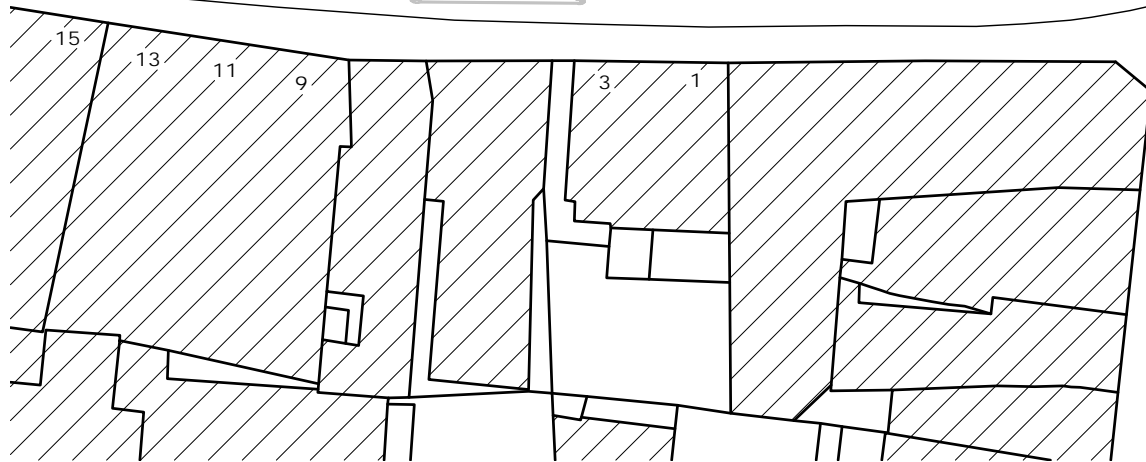

THIS DRAWING IS THE COPYRIGHT OF GUY ROBERTS ARCHITECT AND MAY NOT BE AMENDED, COPIED OR REPRODUCED WITHOUT WRITTEN PERMISSION. NO LIABILITY WILL BE ACCEPTED FOR AMENDMENTS MADE BY OTHER PERSONS.

DO NOT SCALE OFF THE DRAWINGS.

External alterations at Ground Floor	GUY ROBERTS R.I.B.A.		
	2 THE CROSSING COTTAGES 74 NETHERCOTE ROAD TACKLEY OXON. OX5 3AT T: 07971 970 311 E: info@guyr.co.uk		
BELLA ITALIA 14-16 GEORGE STREET OXFORD OX1 2AF	scale	date	drawn by
	1: 500 @A4	29.4.21	GR
SITE PLAN	project	dwg. no.	rev.
	2014	PA 202	