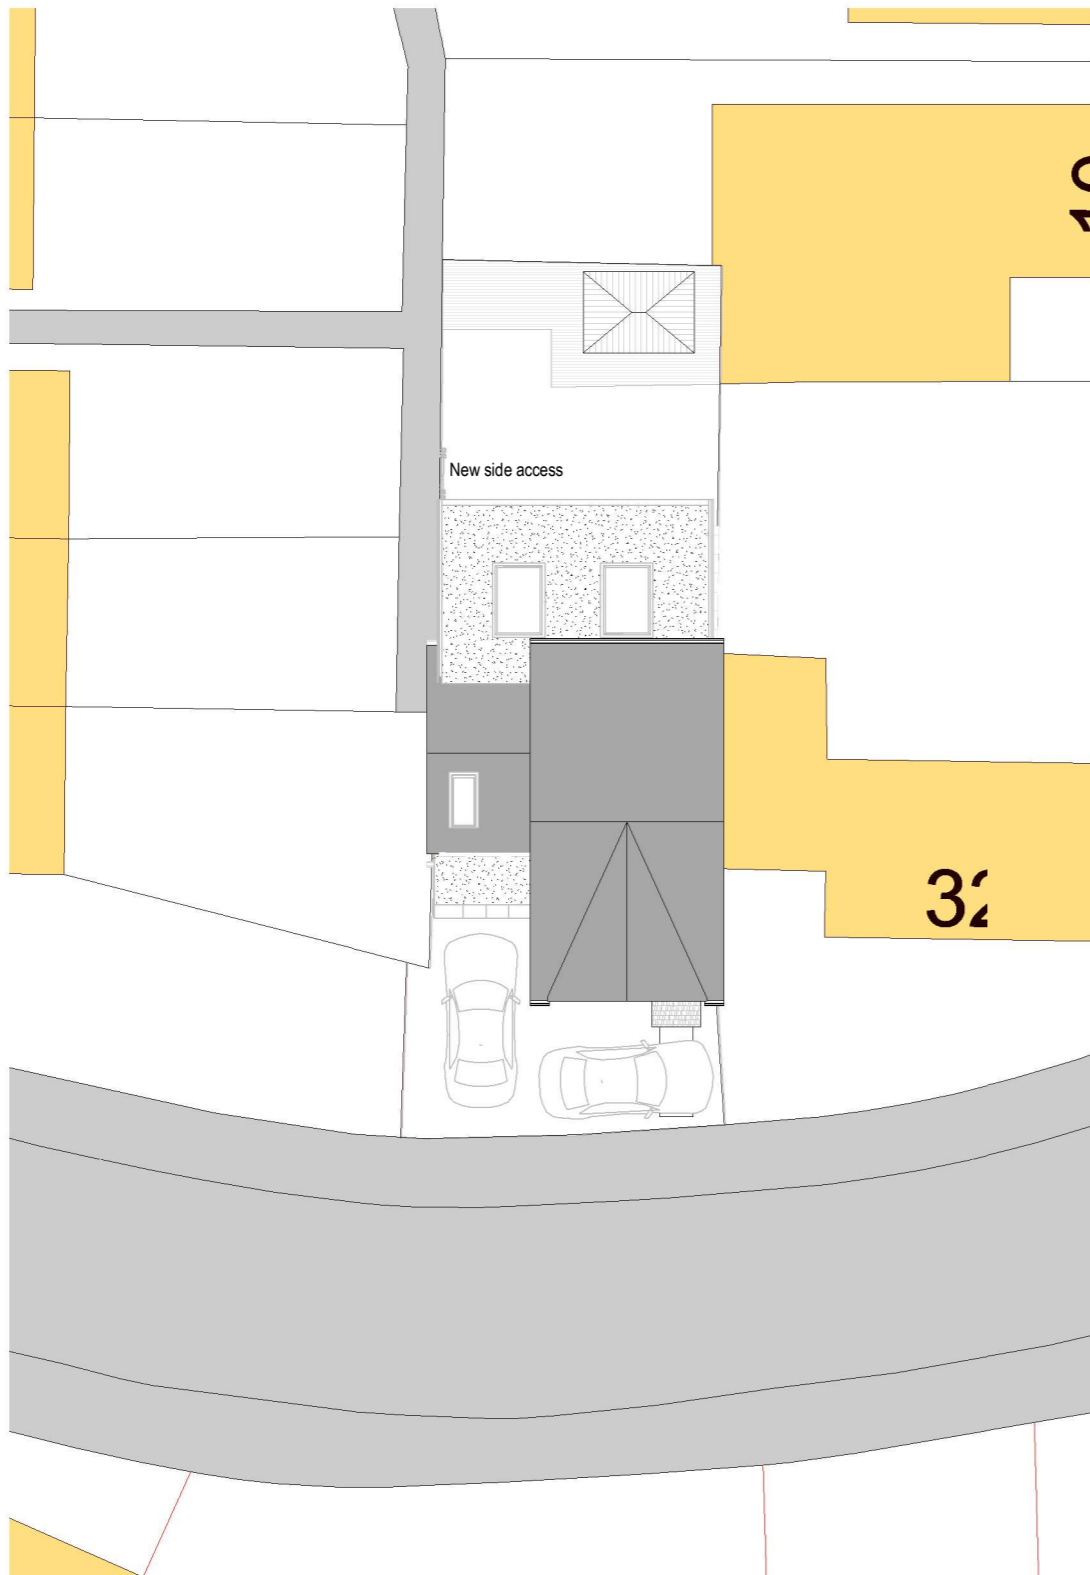

SCALE 1:200 @ A3

**SUPERSEDED**  Bracknell Forest Council

SCALE 1:1250 @ A3

© Copyright 2020. All rights reserved. Licence number 100022432

THIS DRAWING IS SUBJECT TO COPYRIGHT & REMAINS THE PROPERTY OF DESIGN WORK STUDIOS. IT MUST NOT BE REPRODUCED EITHER PARTIALLY OR FULLY, WITHOUT THE WRITTEN CONSENT OF DESIGN WORK STUDIOS.  
© 2020 DESIGN WORK STUDIOS. ALL RIGHTS RESERVED.

REV	DATE	DESCRIPTION
-----	------	-------------

STATUS  
**Planning**

CLIENT **Daran Parker**  
ADDRESS **31 Hebbecastle Down,  
Warfield, BRACKNELL,  
Berkshire, RG42 2QD**

 **Design Work Studios Ltd.**  
—  
**59A Peach Street  
Wokingham  
RG40 1XP**  
**info@designworkstudios.co.uk  
www.designworkstudios.co.uk**

DRAWING BY **AH**  
CHECKED BY **LP**  
SCALE **As indicated @ A3**  
DATE **28.04.2021**

DWG # \_\_\_\_\_ REV \_\_\_\_\_

**1405-00 PR OS**

TITLE  
**Site Plan and Location Plan**

**PROPOSED**

① PR\_04. Site Plan  
1 : 200

② PR\_05. Location plan  
1 : 1250