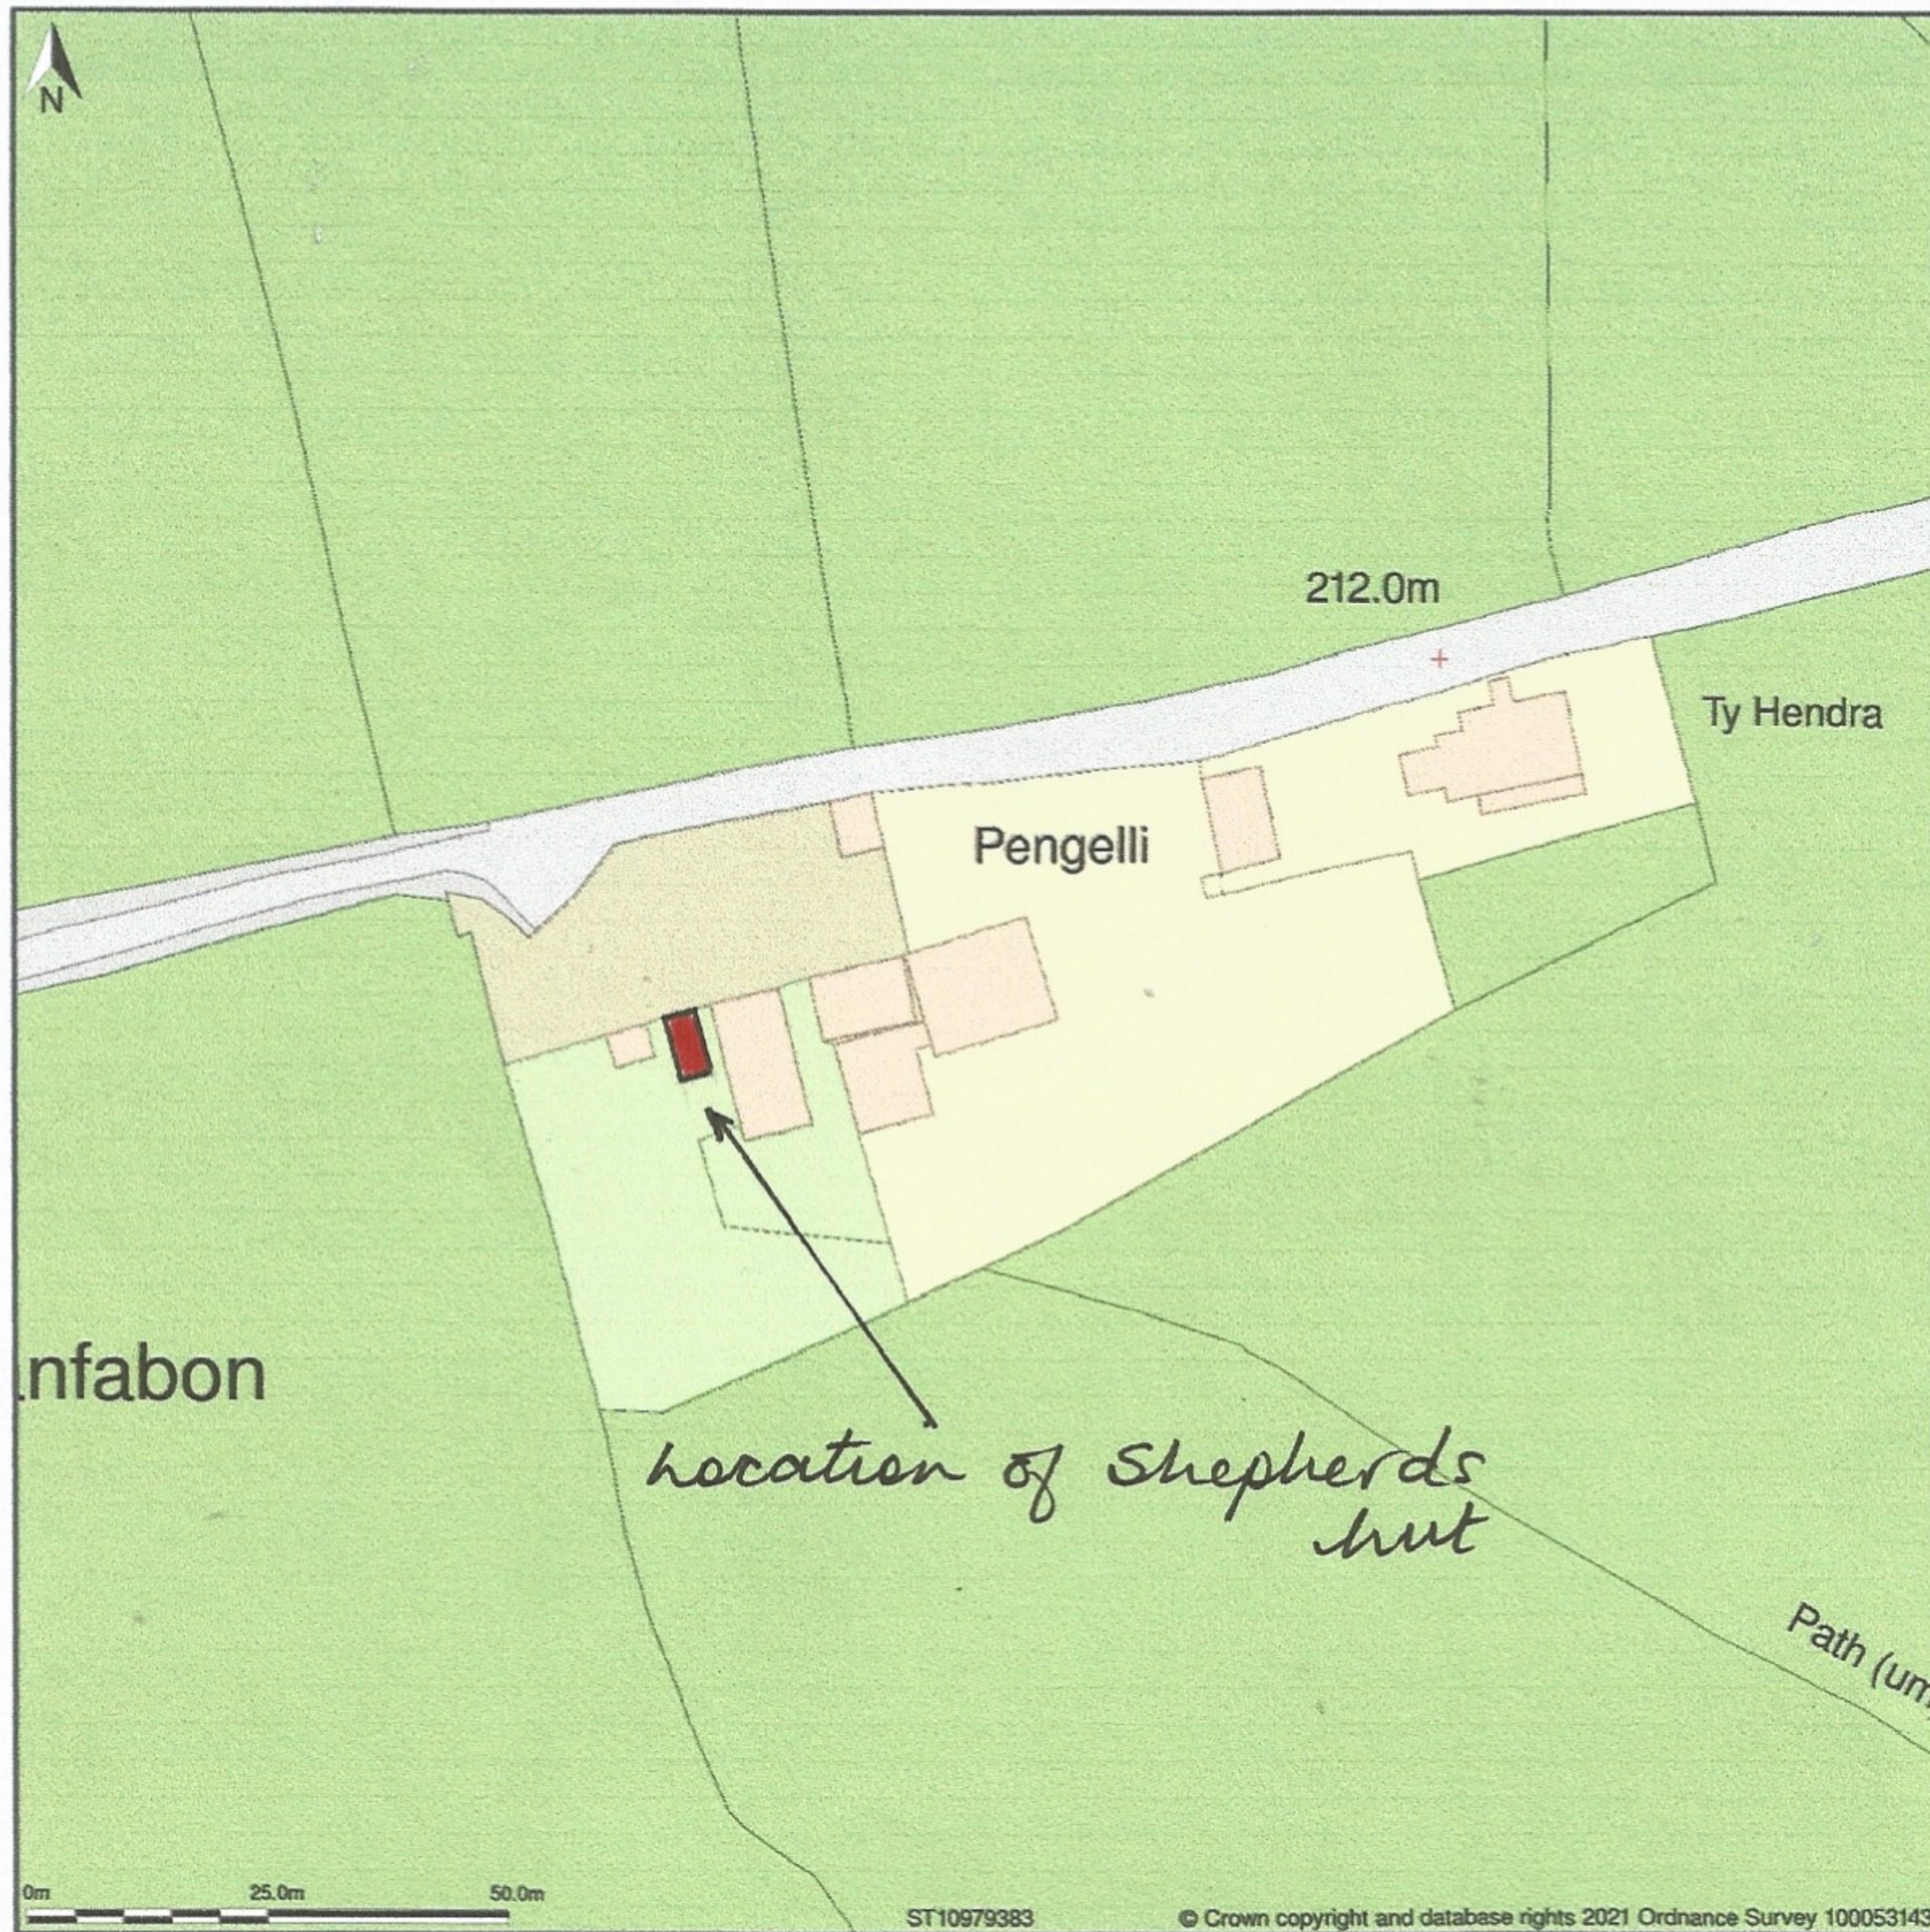

Pengelli Farm, Pant-du Road To Tydu Road, Llanfabon, Caerphilly County Borough, CF46 6PG

Site Plan shows area bounded by: 310873.83, 193732.03 311073.83, 193932.03 (at a scale of 1:1250), OSGridRef: ST10979383. The representation of a road, track or path is no evidence of a right of way. The representation of features as lines is no evidence of a property boundary.

Produced on 1st Jun 2021 from the Ordnance Survey National Geographic Database and incorporating surveyed revision available at this date. Reproduction in whole or part is prohibited without the prior permission of Ordnance Survey. © Crown copyright 2021. Supplied by www.buyaplan.co.uk a licensed Ordnance Survey partner (100053143). Unique plan reference: #00631636-9D0489