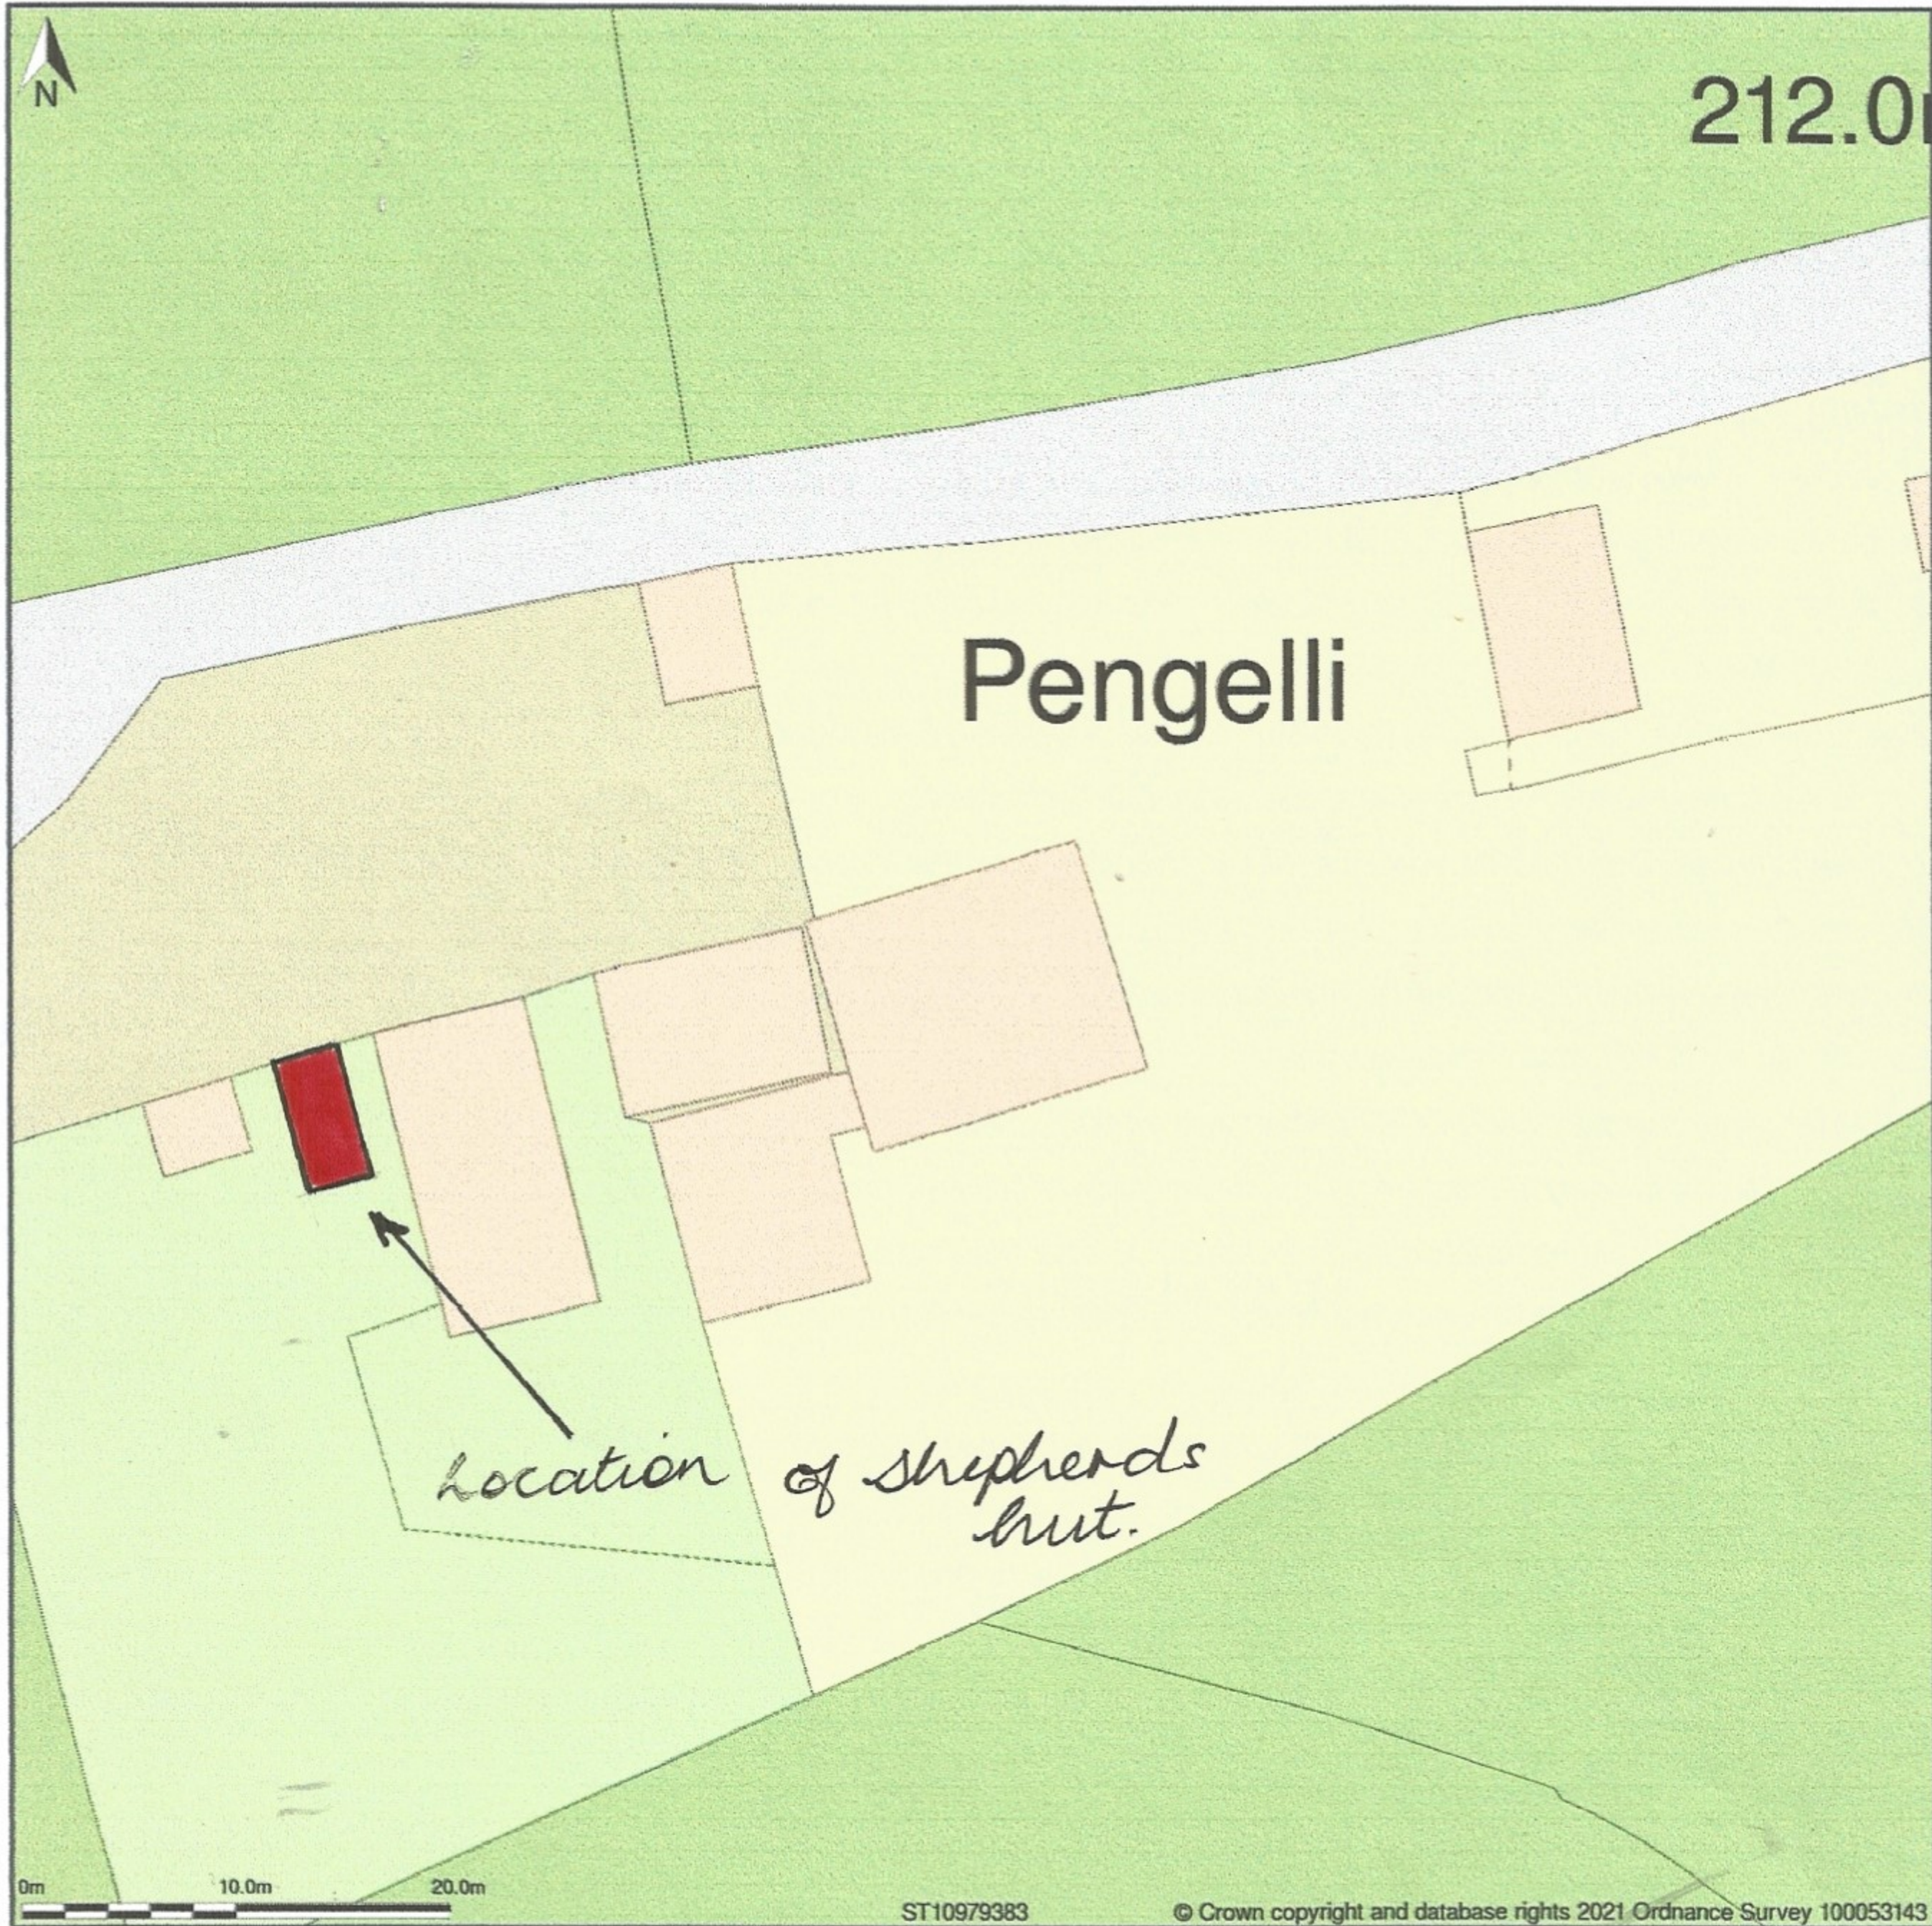

Pengelli Farm, Pant-du Road To Tydu Road, Llanfabon, Caerphilly County Borough, CF46 6PG

Block Plan shows area bounded by: 310929.08, 193787.05 311019.08, 193877.05 (at a scale of 1:500), OSGridRef: ST10979383. The representation of a road, track or path is no evidence of a right of way. The representation of features as lines is no evidence of a property boundary.

Produced on 1st Jun 2021 from the Ordnance Survey National Geographic Database and incorporating surveyed revision available at this date. Reproduction in whole or part is prohibited without the prior permission of Ordnance Survey. © Crown copyright 2021. Supplied by www.buyaplan.co.uk a licensed Ordnance Survey partner (100053143). Unique plan reference: #00631633-F73B17