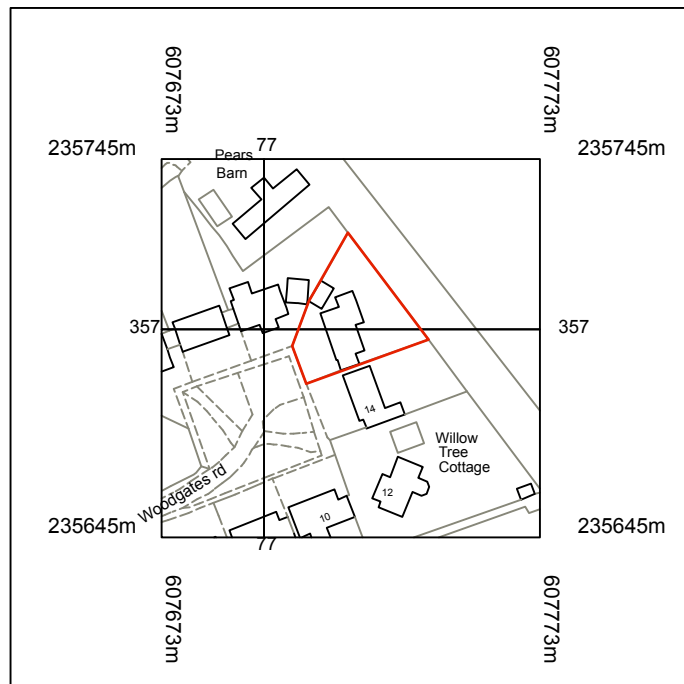

Stanfords VectorMap

Location Plan scale 1 : 1250

© Crown copyright and database rights 2021 OS 100035409

Reproduction in whole or in part is prohibited

without the permission of Ordnance Survey.