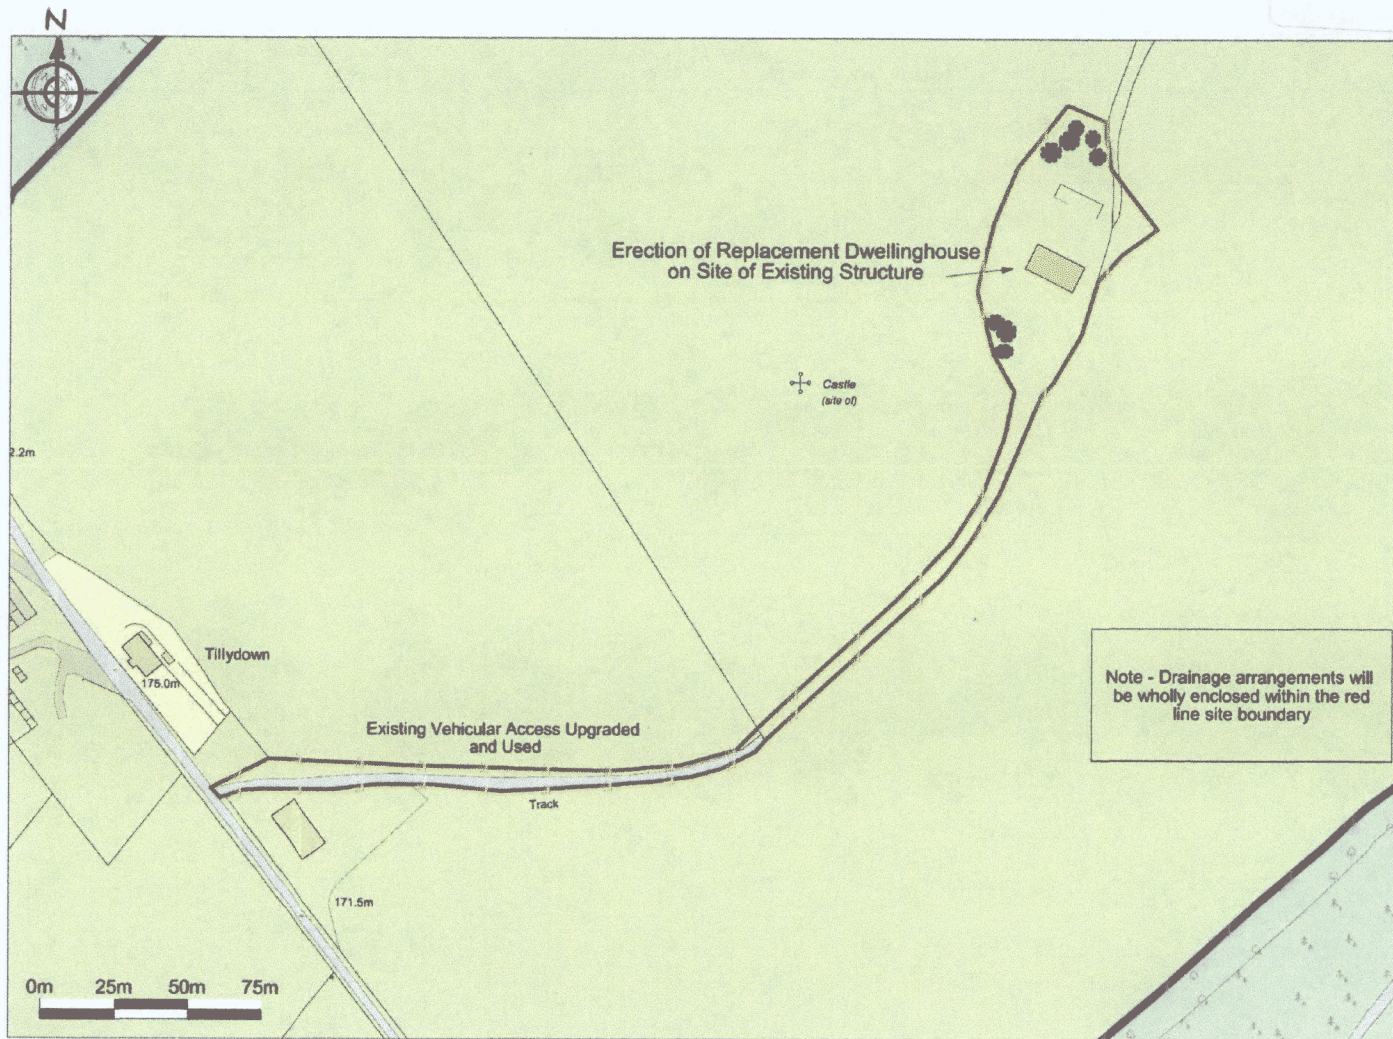

Erection of Replacement Dwellinghouse, Site at Denshill, Tillydown, Marnoch

Ordnance Survey © Crown Copyright 2015. All rights reserved. Licence number 100022432. Plotted Scale - 1:2500

Indicative Footprint