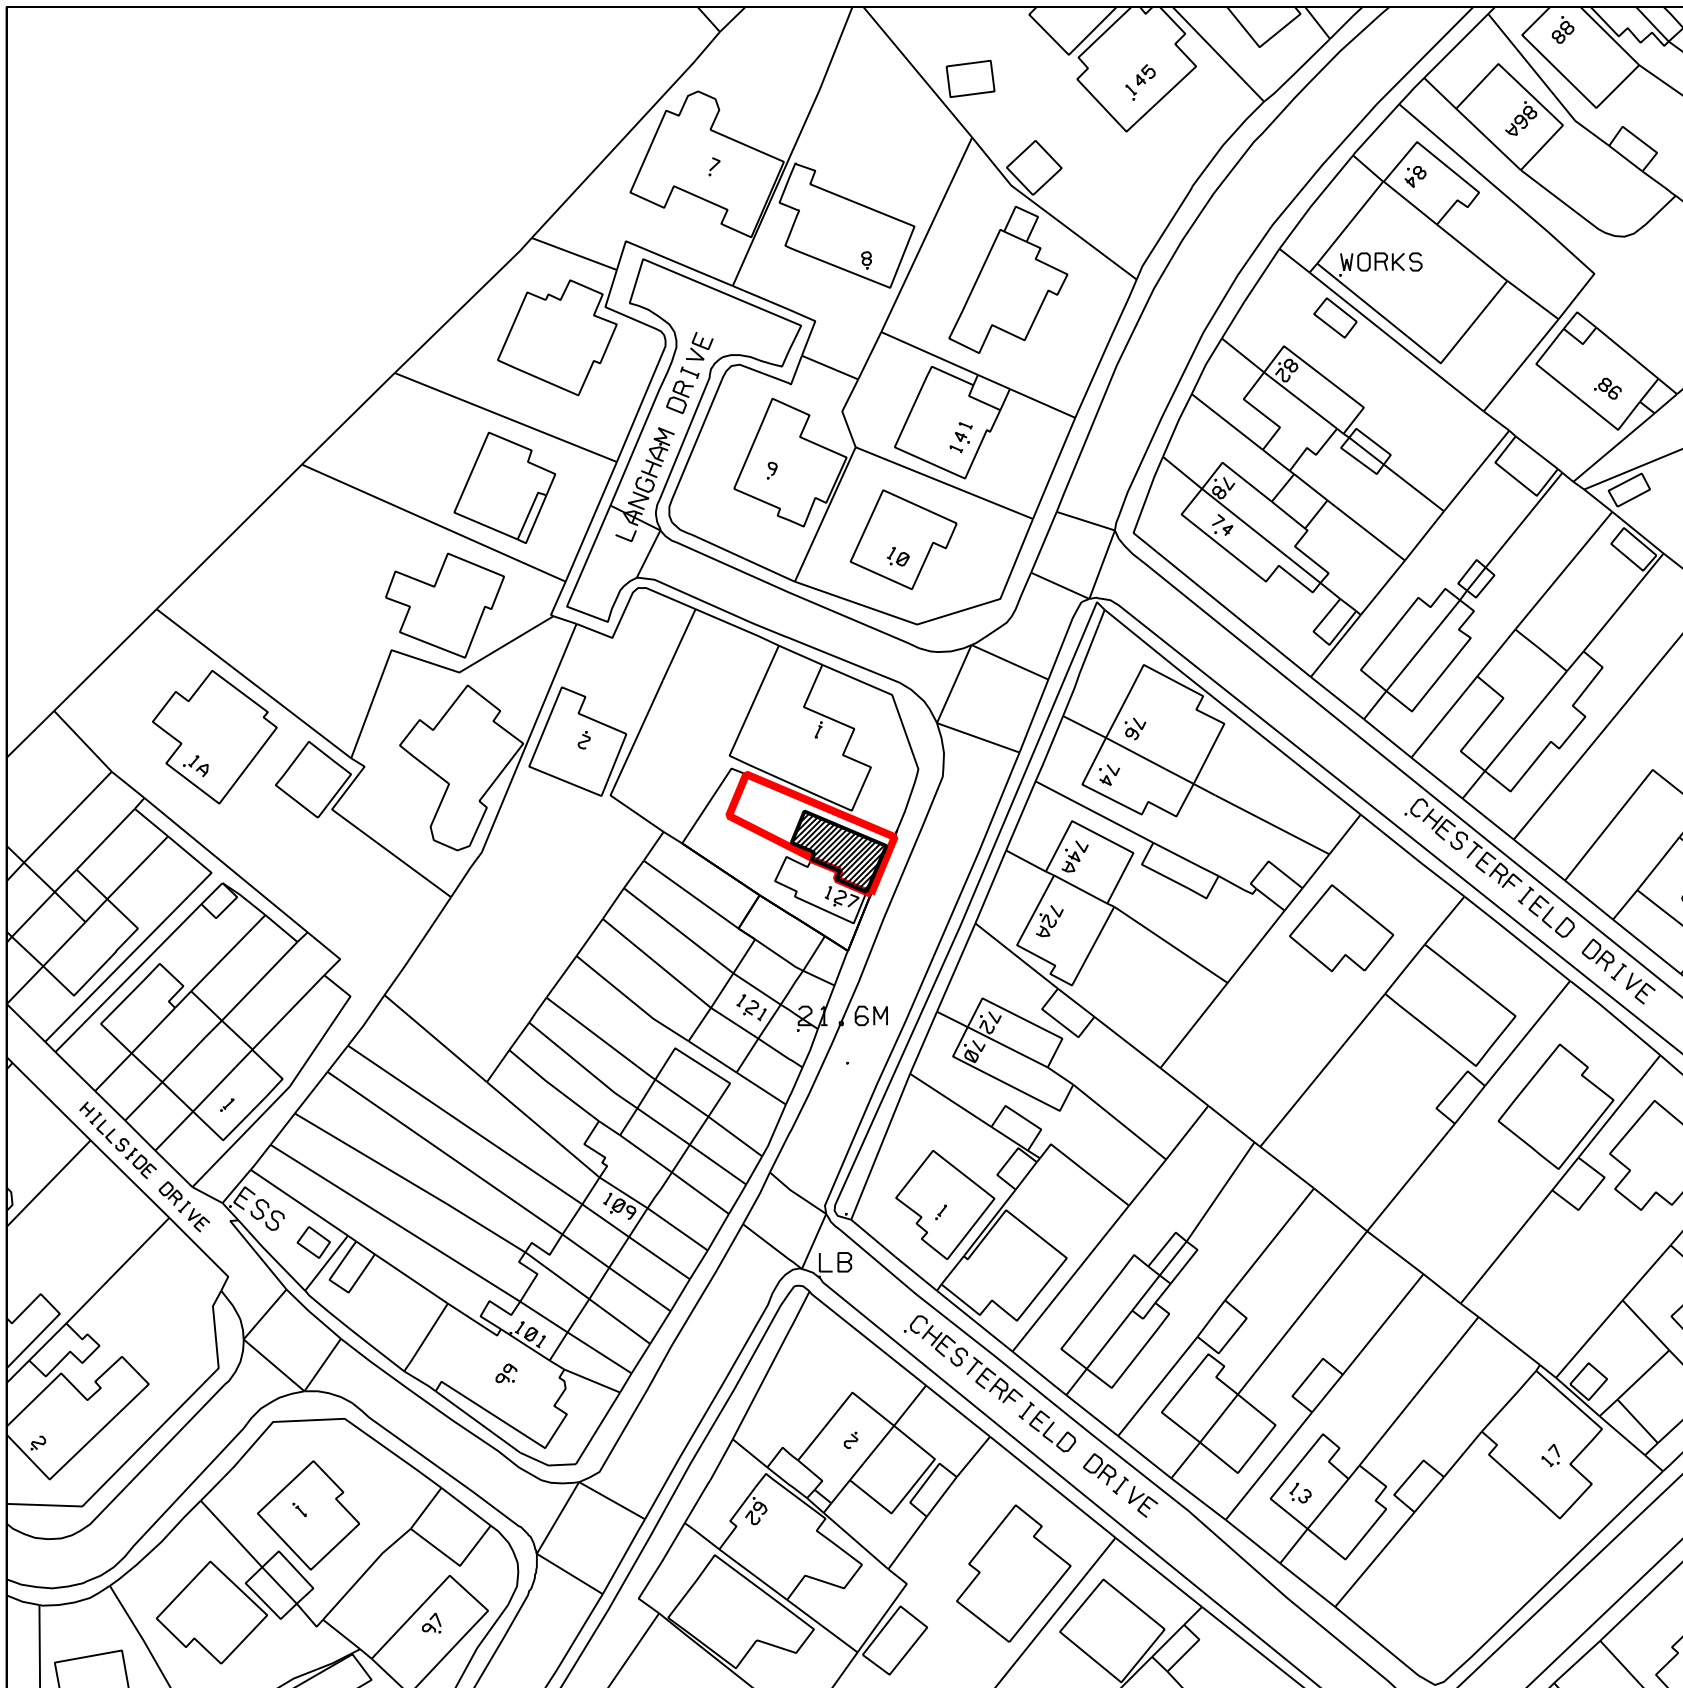

ORDNANCE SURVEY OS SITEMAP

OS Map information shown dotted
where different to actual location

**129 Main Street
Burton Joyce
Nottingham
NG14 5EG**

CROWN COPYRIGHT 2011
REPRODUCTION IN WHOLE OR IN PART IS PROHIBITED
WITHOUT THE PRIOR PERMISSION OF ORDNANCE SURVEY.

*CROWN COPYRIGHT. ALL RIGHTS RESERVED. LICENCE NO. 100025568