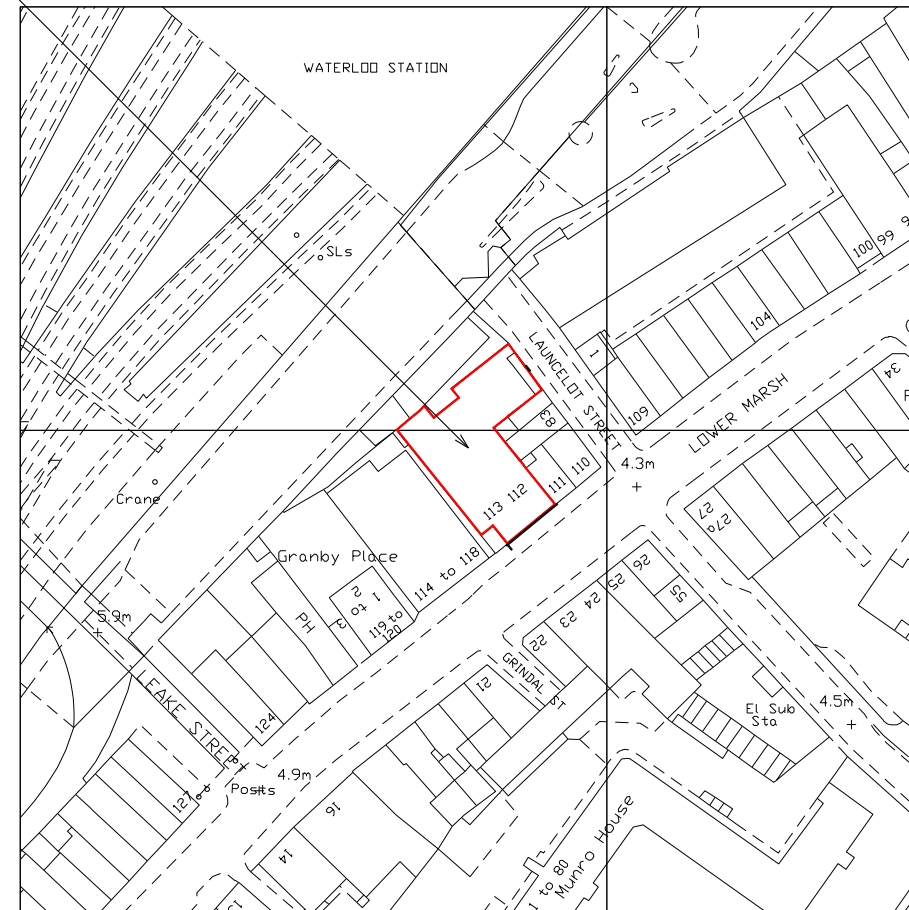

New signage A-C - refer to specialist drawings

Site

BLOCK PLAN  
SCALE 1:500

SCALE BAR 1:500

Ordnance Survey, Crown Copyright @ 2021,  
All Rights Reserved License No. 100035607

Site

SITE LOCATION PLAN  
SCALE 1:1250

SCALE BAR 1:1250

NORTH

Second Avenue  
Deeside Industrial Park  
Deeside  
Flintshire  
CH5 2NW

Tel: (0)1244 830100  
Fax: (0)1244 814531

DWG NO.	SHEET NO.	REV.
ICE181-03-LOWER MARSH-SP01		
PROJECT	STORE NO.	
LOWER MARSH		
ADDRESS		
112/113 LOWER MARSH, LONDON. SE1 7AE		
TITLE		
BLOCK & SITE LOCATION PLAN - SIGNAGE		
DATE 24.05.21	SCALE 1:500/1250 @ A3	
DRAWN RRDS	CHECKED	