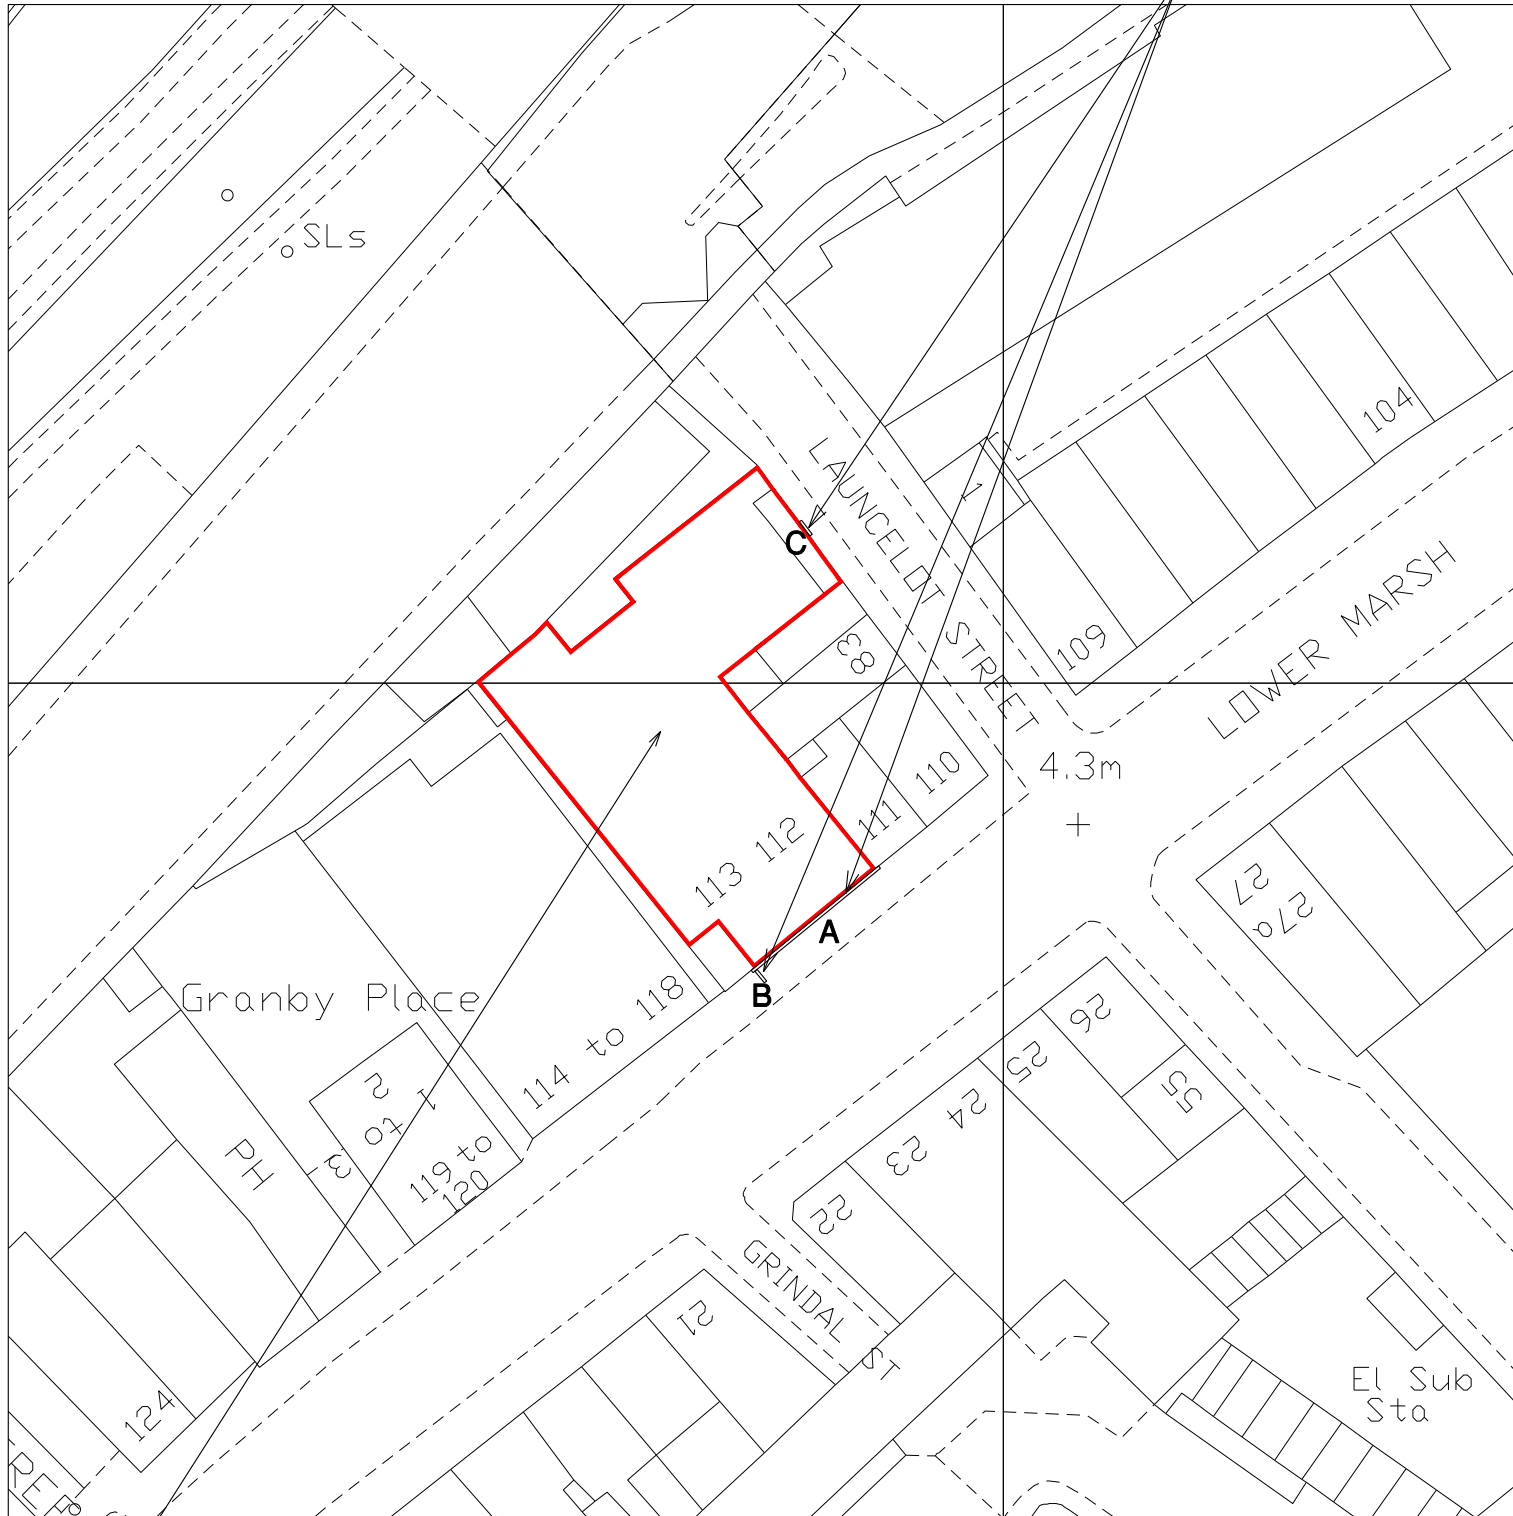

New signage A-C - refer to specialist drawings

Site

BLOCK PLAN  
SCALE 1:500

SCALE BAR 1:500

Ordnance Survey, Crown Copyright @ 2021,  
All Rights Reserved License No. 100035607

Site

SITE LOCATION PLAN  
SCALE 1:1250

SCALE BAR 1:1250

NORTH

Second Avenue  
Deeside Industrial Park  
Deeside  
Flintshire  
CH5 2NW

Tel: (0)1244 830100  
Fax: (0)1244 814531

DWG NO.	SHEET NO.	REV.
ICE181-03-LOWER MARSH-SP01		
PROJECT	STORE NO.	
LOWER MARSH		
ADDRESS		
112/113 LOWER MARSH, LONDON. SE1 7AE		
TITLE		
BLOCK & SITE LOCATION PLAN - SIGNAGE		
DATE 24.05.21	SCALE 1:500/1250 @ A3	
DRAWN RRDS	CHECKED	