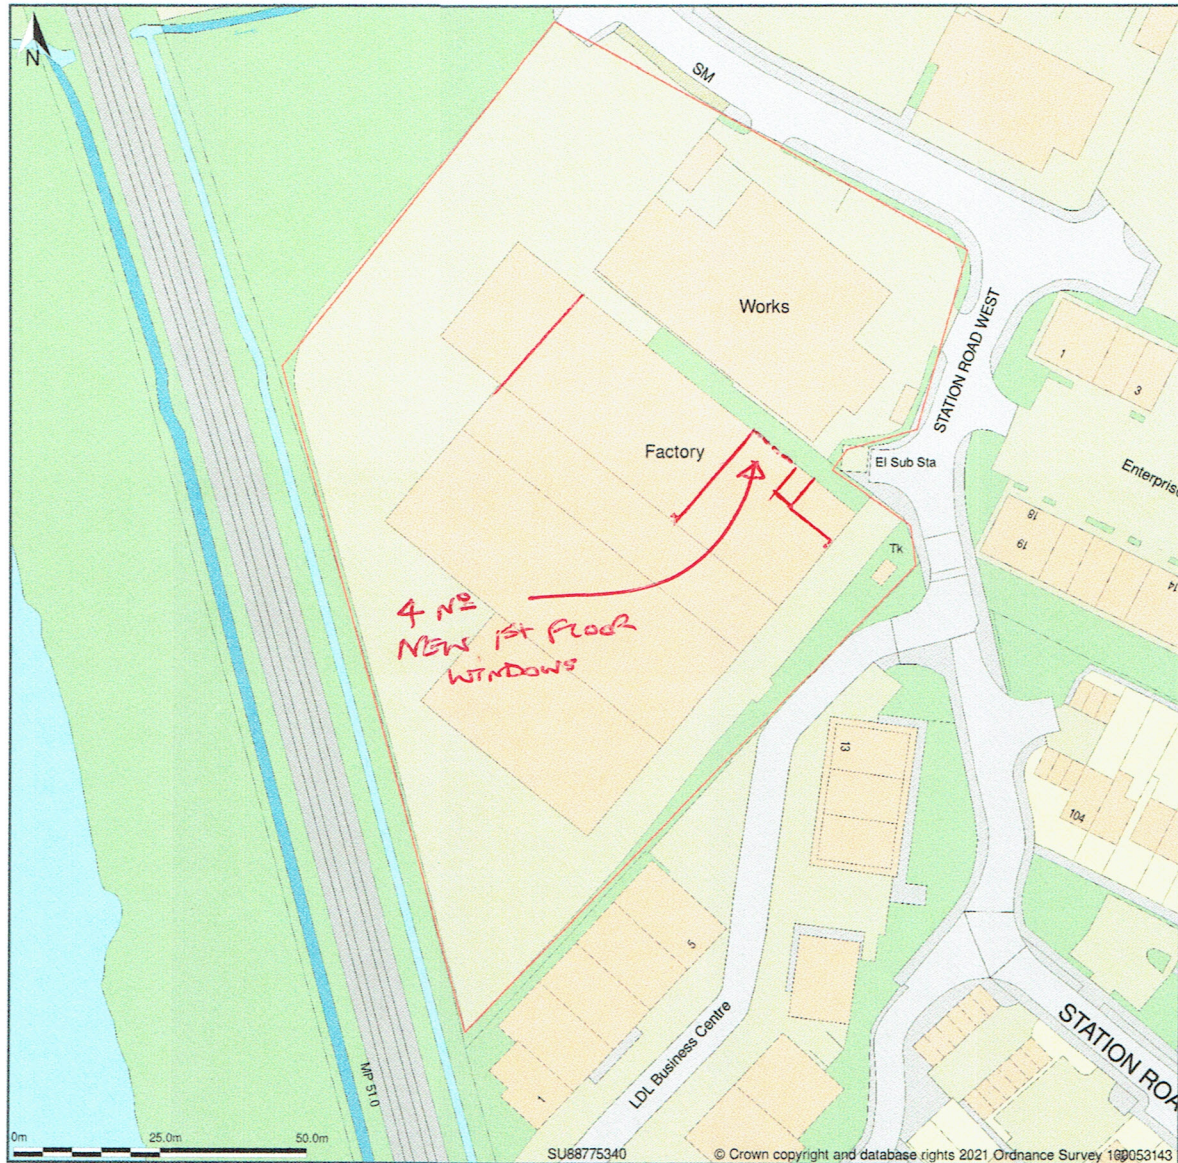

Corewire, Station Road West, Ash Vale, Surrey, GU12 5LZ

Site Plan shows area bounded by: 488678.65, 153306.25 488878.65, 153506.25 (at a scale of 1:1250), OSGridRef: SU88775340. The representation of a road, track or path is no evidence of a right of way. The representation of features as lines is no evidence of a property boundary.

Produced on 22nd Mar 2021 from the Ordnance Survey National Geographic Database and incorporating surveyed revision available at this date. Reproduction in whole or part is prohibited without the prior permission of Ordnance Survey. © Crown copyright 2021. Supplied by www.buyaplan.co.uk a licensed Ordnance Survey partner (100053143). Unique plan reference: #00613857-460B1F