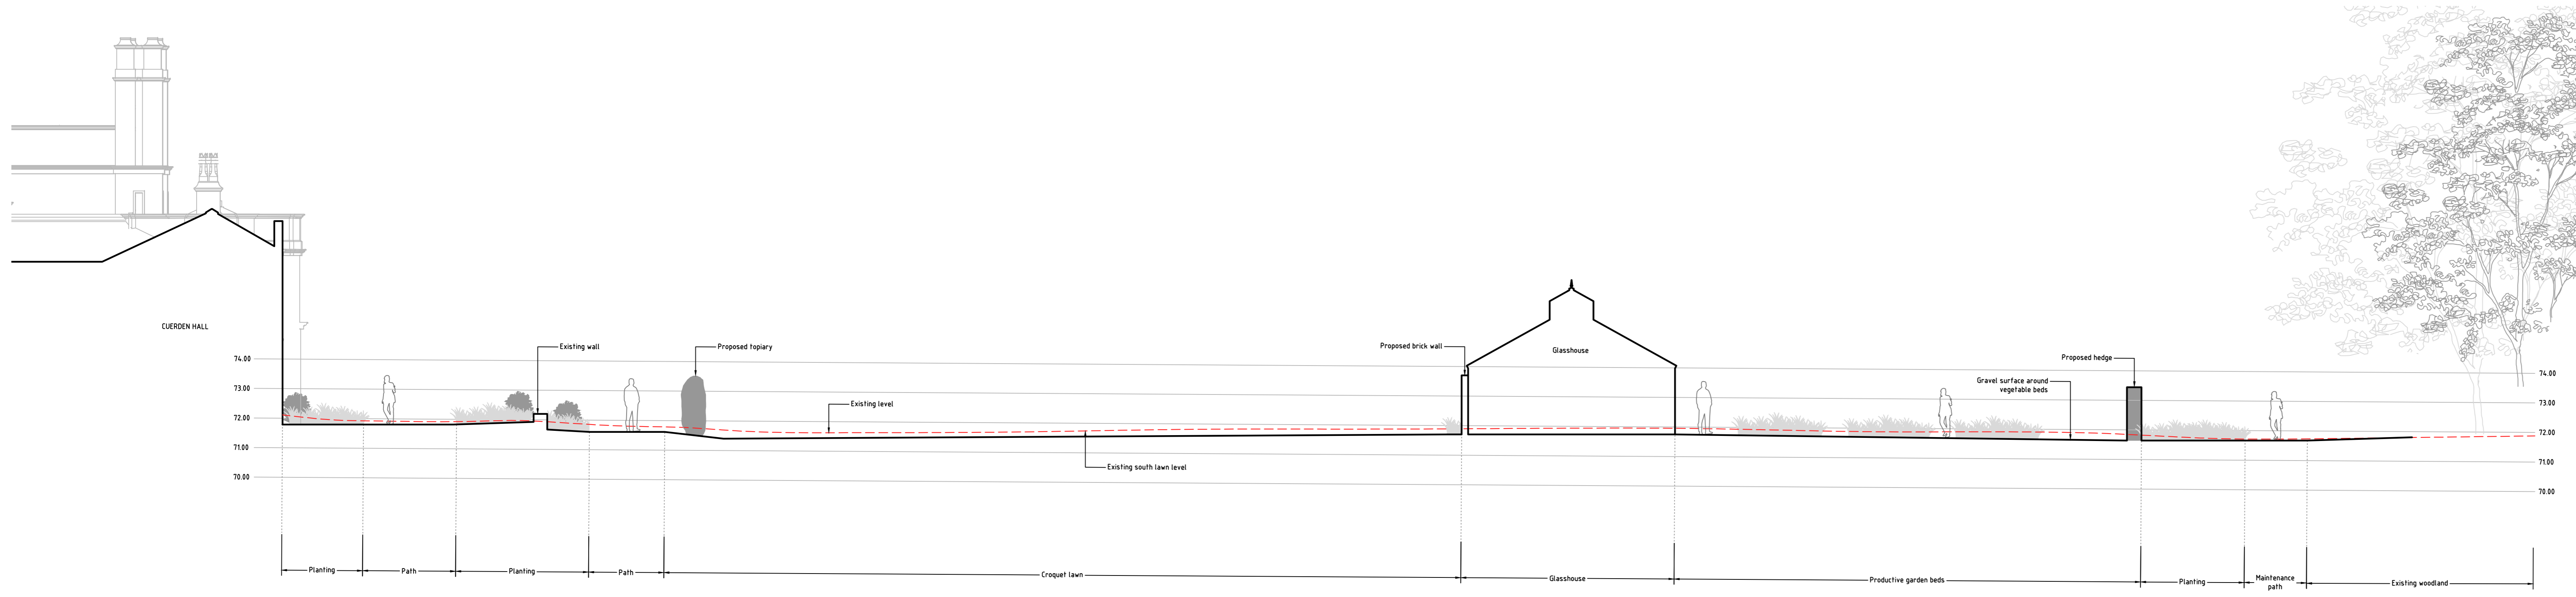

Section AA
Section
Scale 1:100

Section BB
Section
Scale 1:100

Section BB continued
Section
Scale 1:100

Section location plan
Plan
Scale 1:500

Key 1:100
Existing level - - - - -
0 2m

Rev	Comment	Date
P00	ISSUED FOR PLANNING	14/04/2021

Tom Stuart-Smith Ltd
90/93 Cowcross Street
London EC1M 6BF
Tel: +44 (0)207 253 2100

Status: Planning
Project: Cuenden Hall
Drawing: Garden sections

Scale: 1:100 @ A0
Dwg: 376-L-S-103 Rev: P00

Drawn: MH
Date: 13/04/2021
H:\376 Cuenden Hall\Drawings\Cuenden Hall - Model.dwg