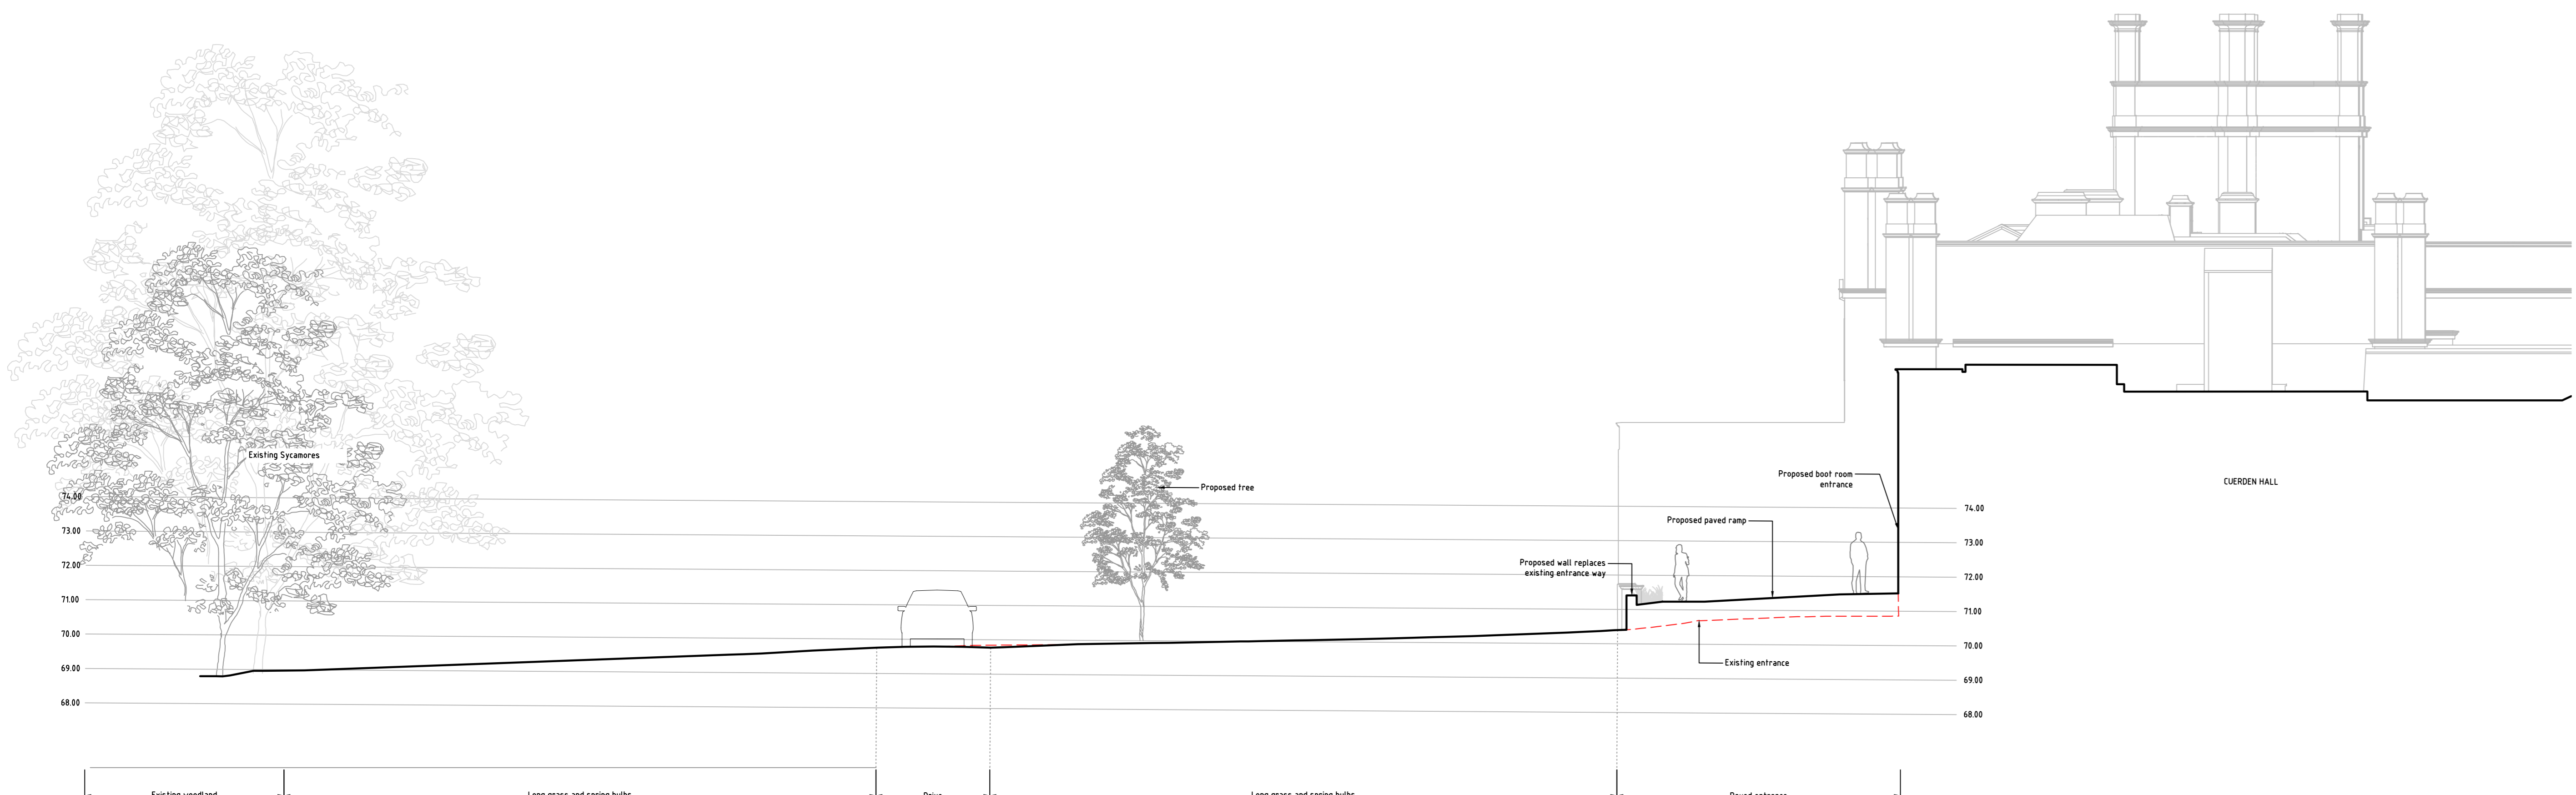

Section AA
Section
Scale 1:100

Section BB
Section
Scale 1:100

Section BB continued
Section
Scale 1:100

Section location plan
Plan
Scale 1:500

Key 1:100
Existing level - - - - -
0 2m

Rev	Comment	Date
P00	ISSUED FOR PLANNING	14/04/2021

Tom Stuart-Smith Ltd
90/93 Cowcross Street
London EC1M 6BF
Tel: +44 (0)207 253 2100

Status: Planning
Project: Cuenden Hall
Drawing: Garden sections

Scale: 1:100 @ A0
Dwg: 376-L-S-103 Rev: P00

Drawn: MH
Date: 13/04/2021
H:\376 Cuenden Hall\Drawings\Cuenden Hall - Model.dwg