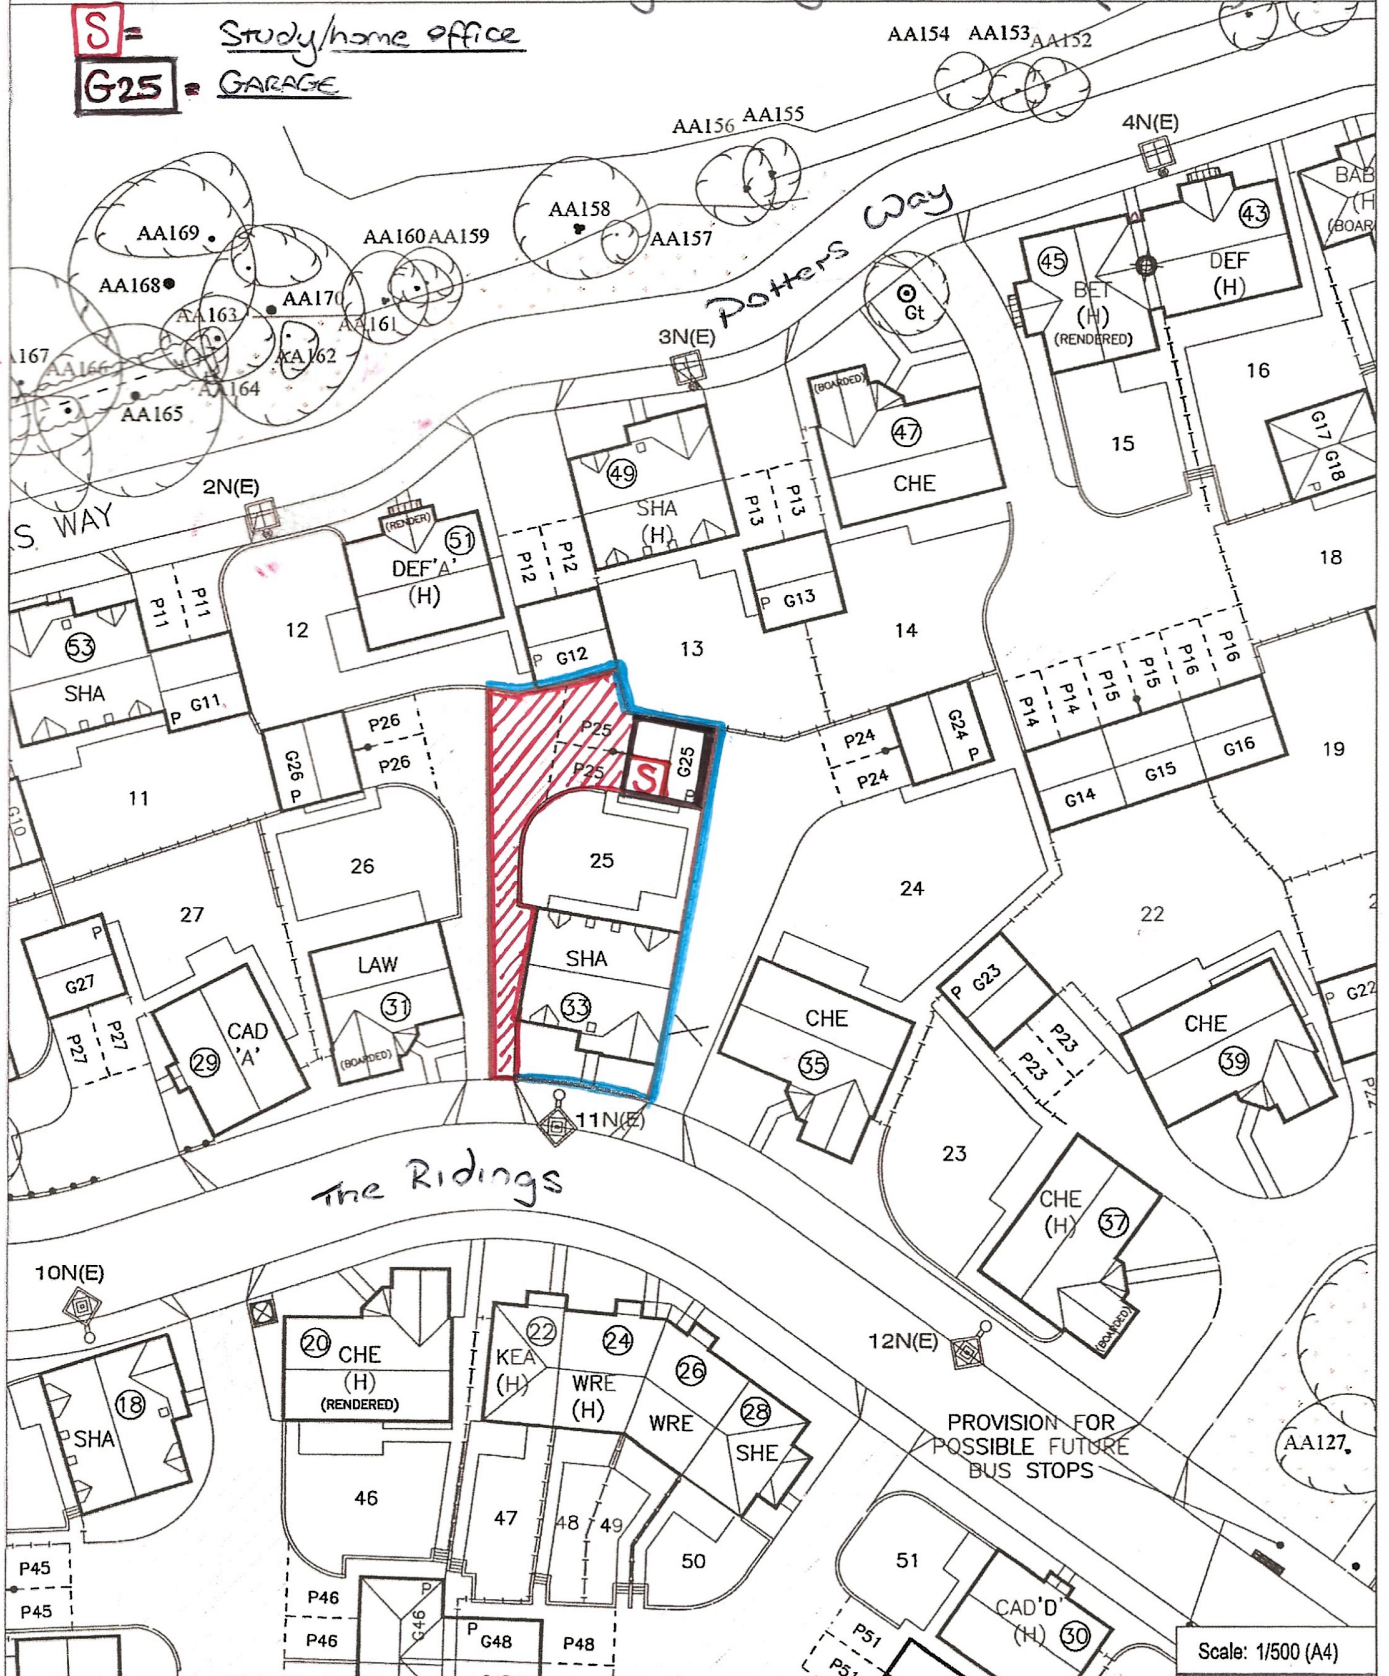

Mr P Deacon - 33 The Ridings, Postlingdon NR14 7PS (Plot 25)

S = Study/home office
G25 = GARAGE

Scale: 1/500 (A4)