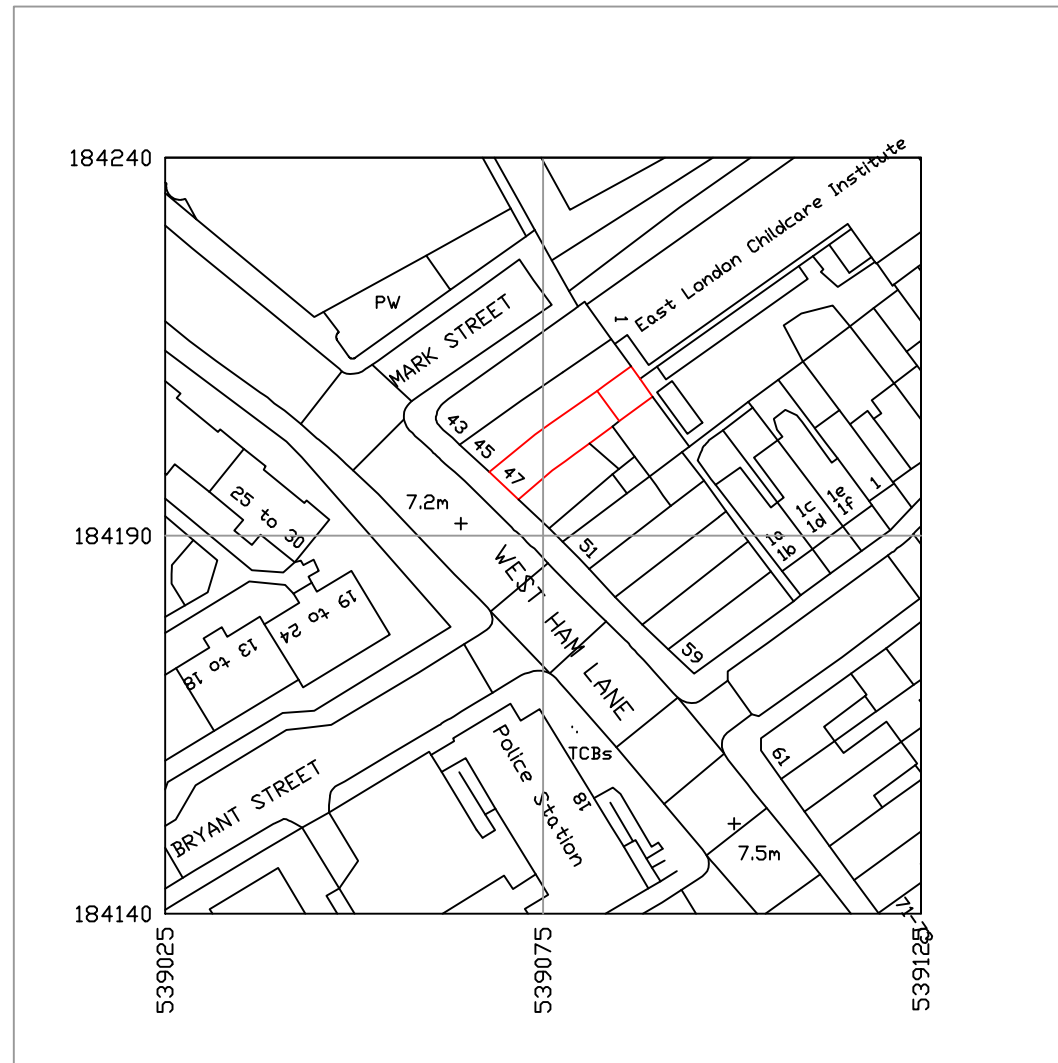

UKPlanningMaps.com

S HANSPAL BSC MRICS

PROPOSED LOFT CONVERSION
FOR MR A ONIGBANJO

FLAT 3
47A WESTHAM LANE
LONDON
E15 4PH

DWG No.	SCALE	DATE
WHLLC.09	AS SHOWN	JANUARY 2021