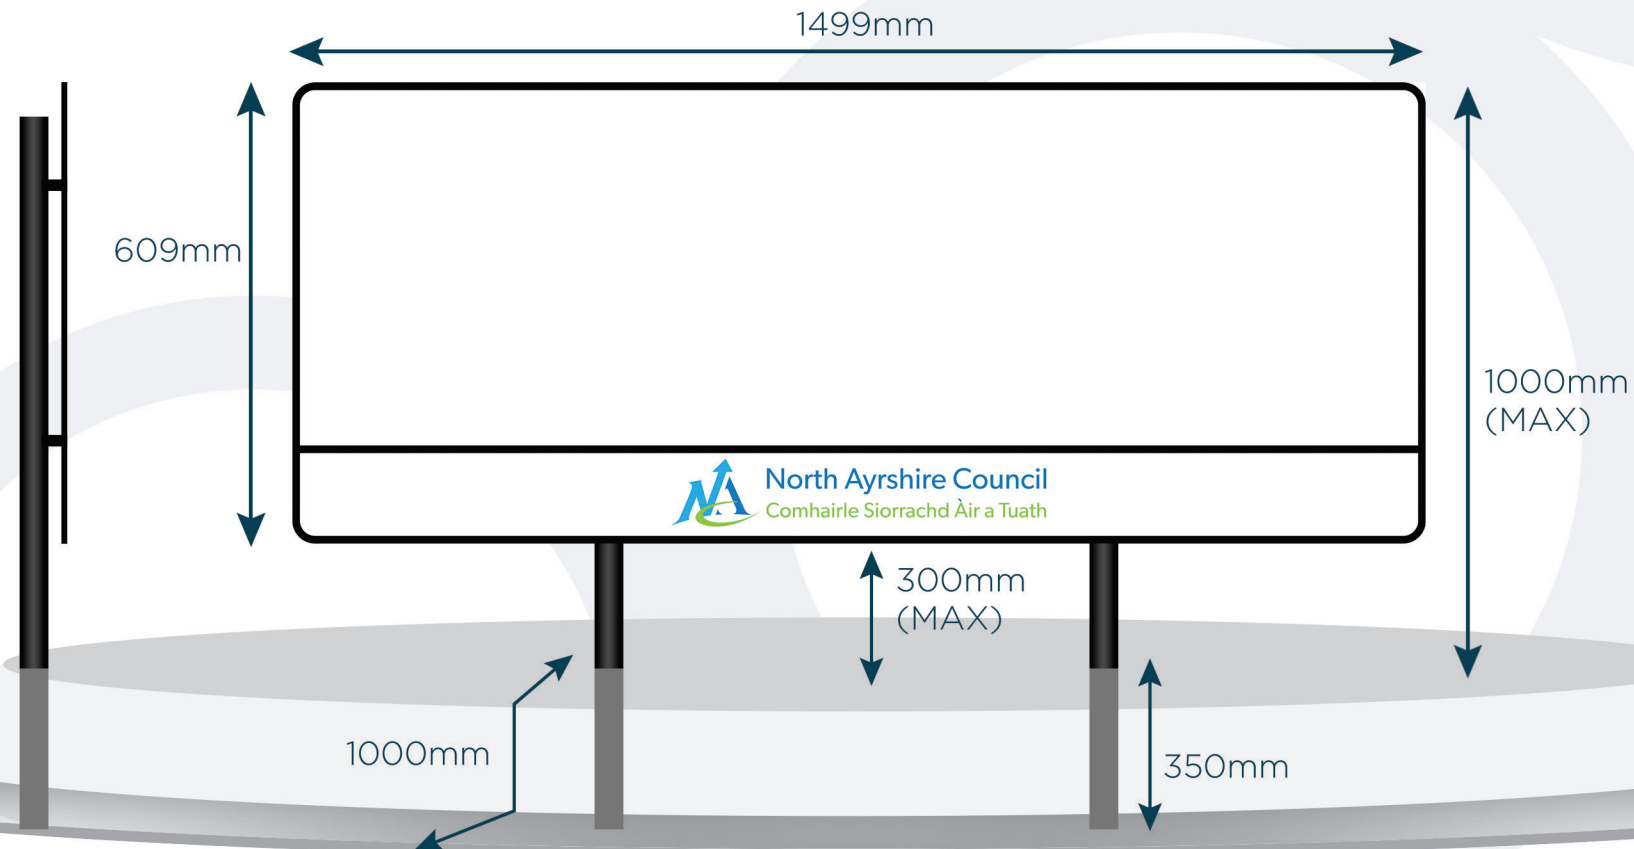

North Ayrshire Council Sign Specification

Scale 1:10
1499mm x 609mm

- Signs mounted on 1250mm x 50mm diameter black posts. Non-Illuminated / Non-Reflective signage. (Matt finish)
- Signs will be positioned a minimum of 1000mm away from the roundabout edge.
- Total overall height of signs from ground level no more than 1000mm
- Sponsors permitted to display company name and logo, short message and contact details (Website / Address / Telephone Number)
- Signs fascia will be produced in full colour on digitally printed vinyl and applied to a 3mm di-bond aluminium board.