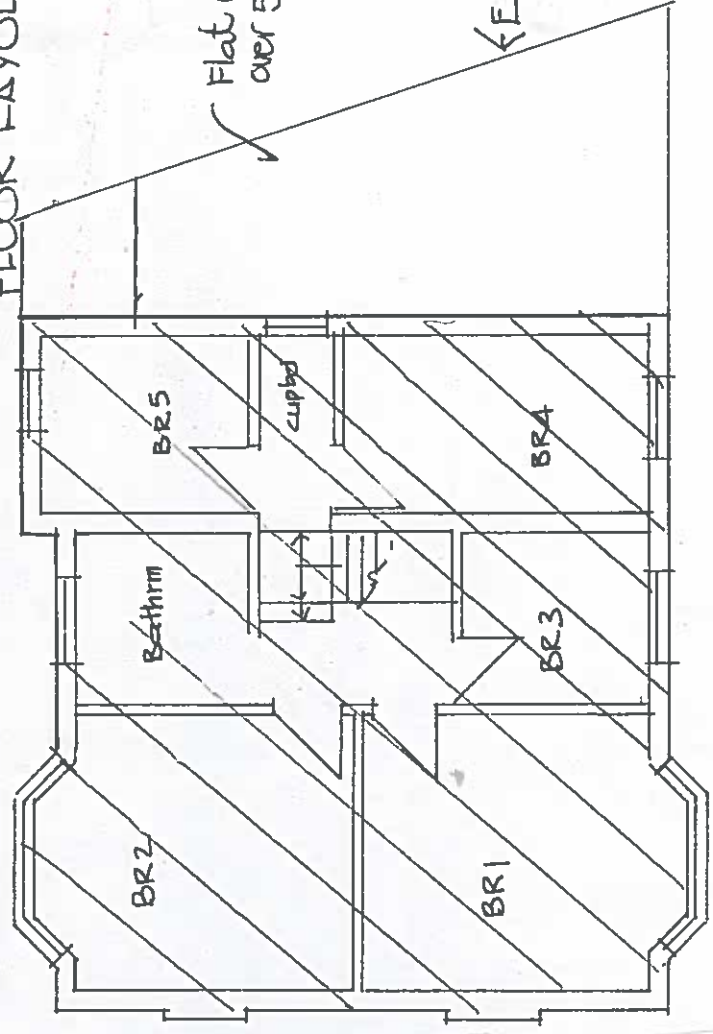

EXISTING GROUND FLOOR LAYOUT - 5A

EXISTING 1ST FLOOR LAYOUT

JETINDER SINGH KANG
5 CRANESWATER PARK
NORWOOD GREEN
SOUTHALL UB2 5RW

PROPOSED ALTERATIONS AND EXTENSIONS AT
5 CRANESWATER PARK NORWOOD GREEN SOUTHALL UB2 5RW

Scale 1:100

DRG: SCP/KANG/210