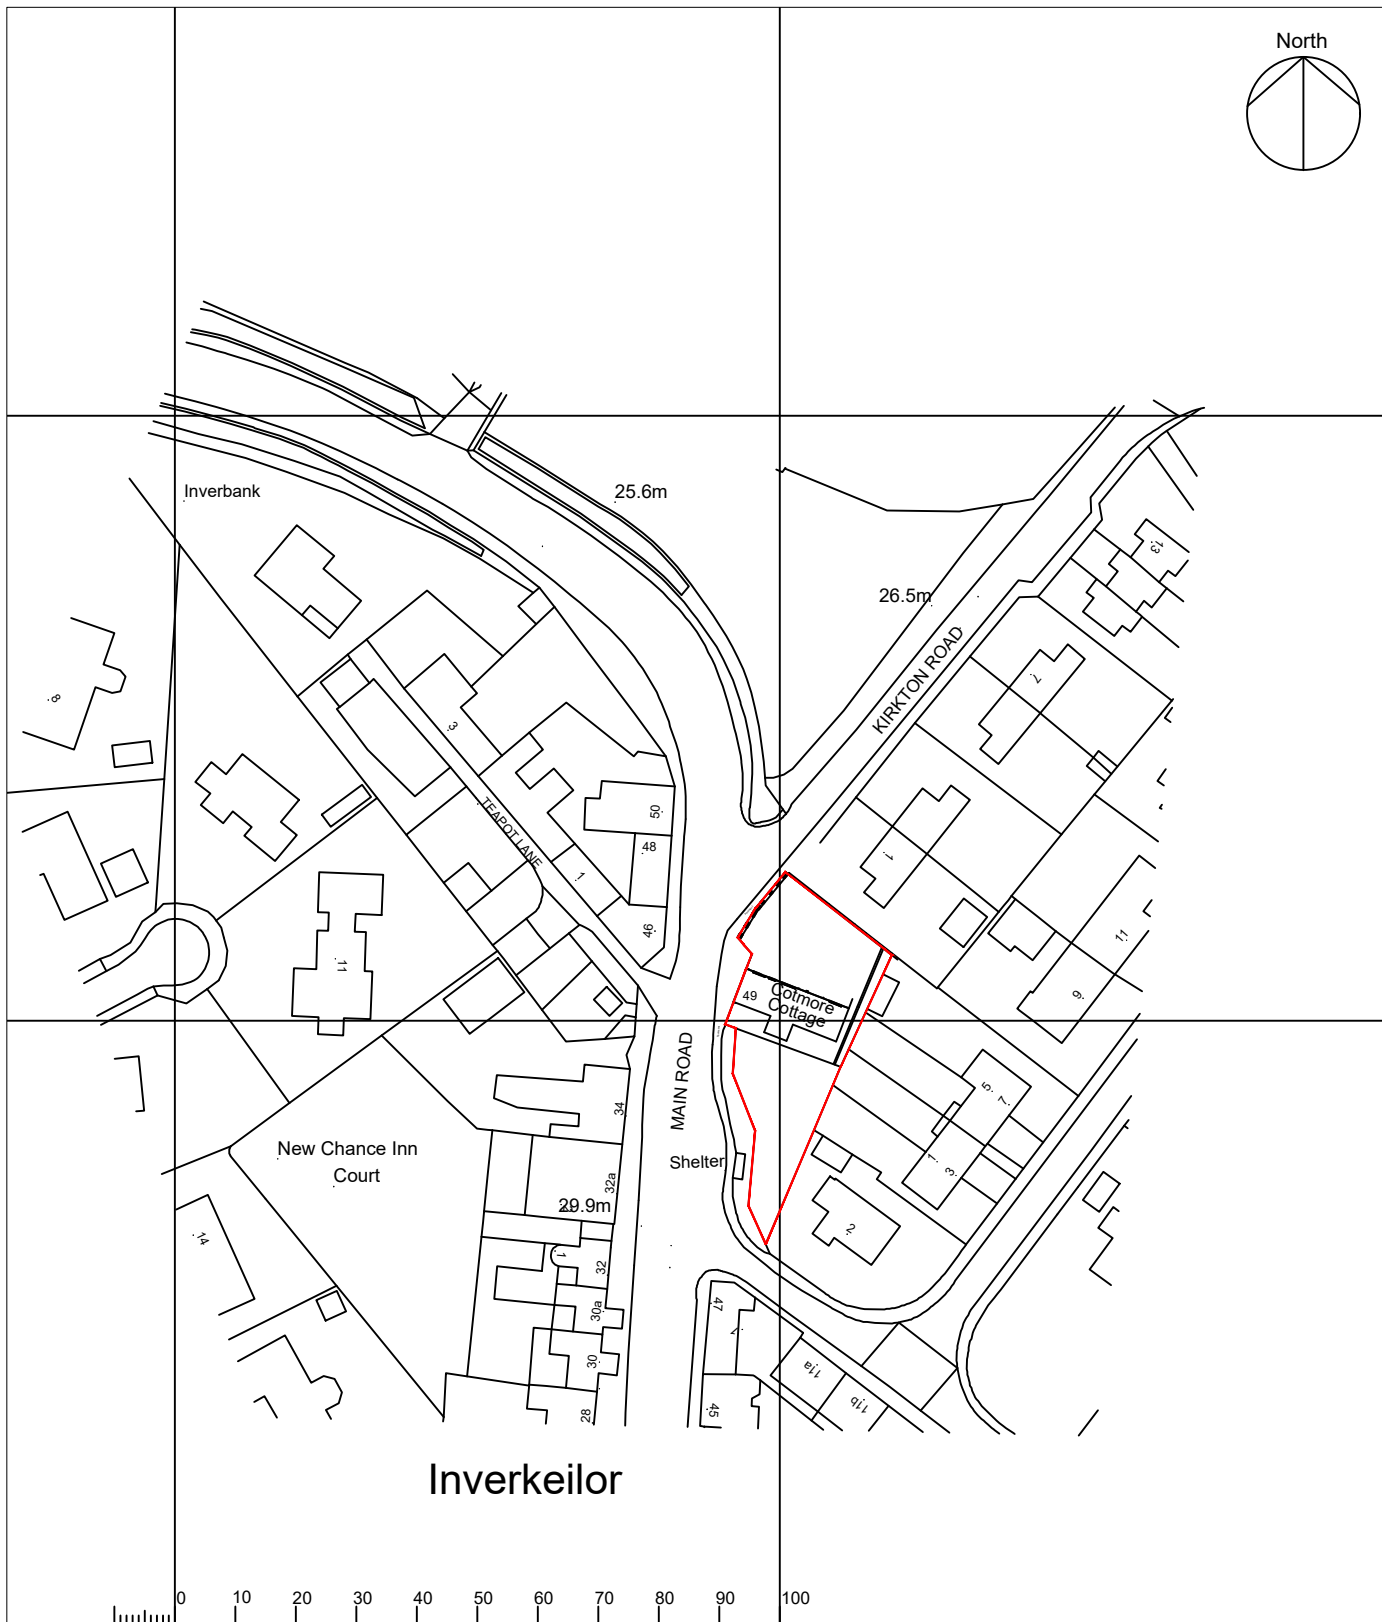

Cotmore Cottage, 49 Main Road, Inverkeilor, DD11 5RN  
Location Plan

366400m

366500m

366600m

©Crown Copyright and database rights 2021 OS Licence no. 100041041

Scale 1:1250

All dimensions are in millimetres