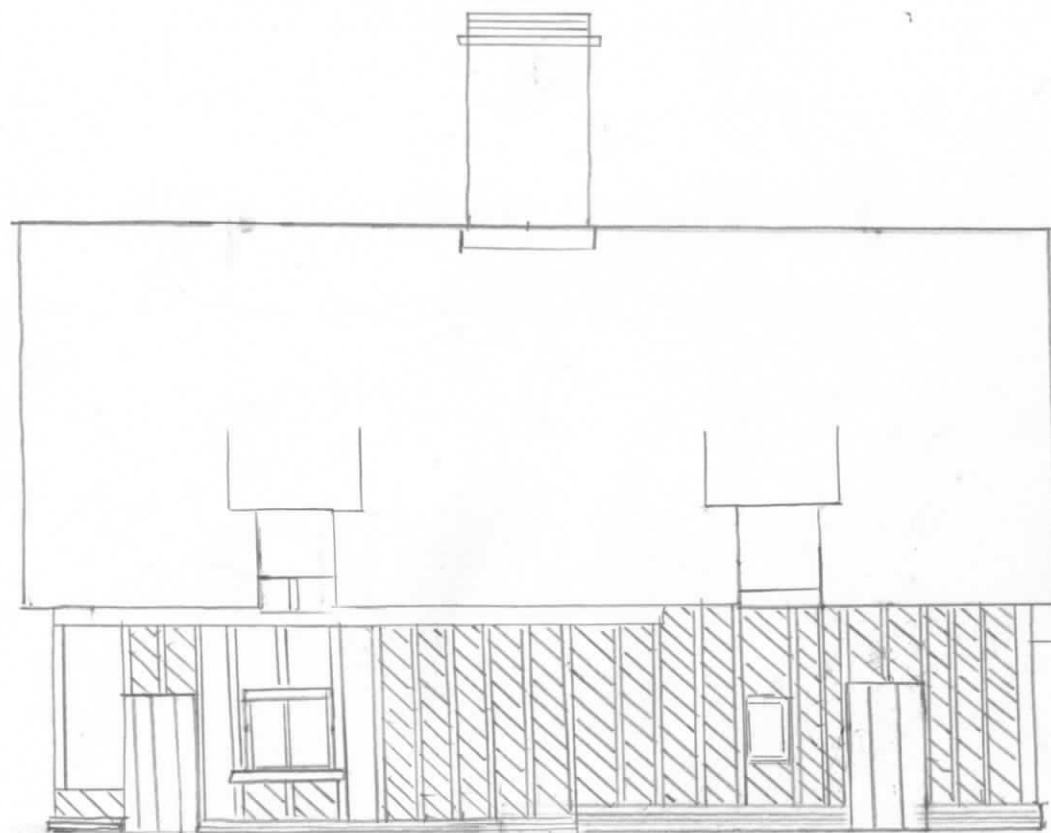

BACK ELEVATION

KITCHEN ELEVATION

NOTE

ALL AREAS CROSS HATCHED  
ARE TO HAVE WOOL INSULATION.  
THE REMAINING AREAS ARE ORIGINAL  
WATTLE AND DAUBE.

FRONT ELEVATION.

ROAD SIDE ELEVATION.

DG/21/00964  
"WINDYRIDGE"  
SCALE 1:50  
MARK VINE  
10<sup>TH</sup> MAY 2021