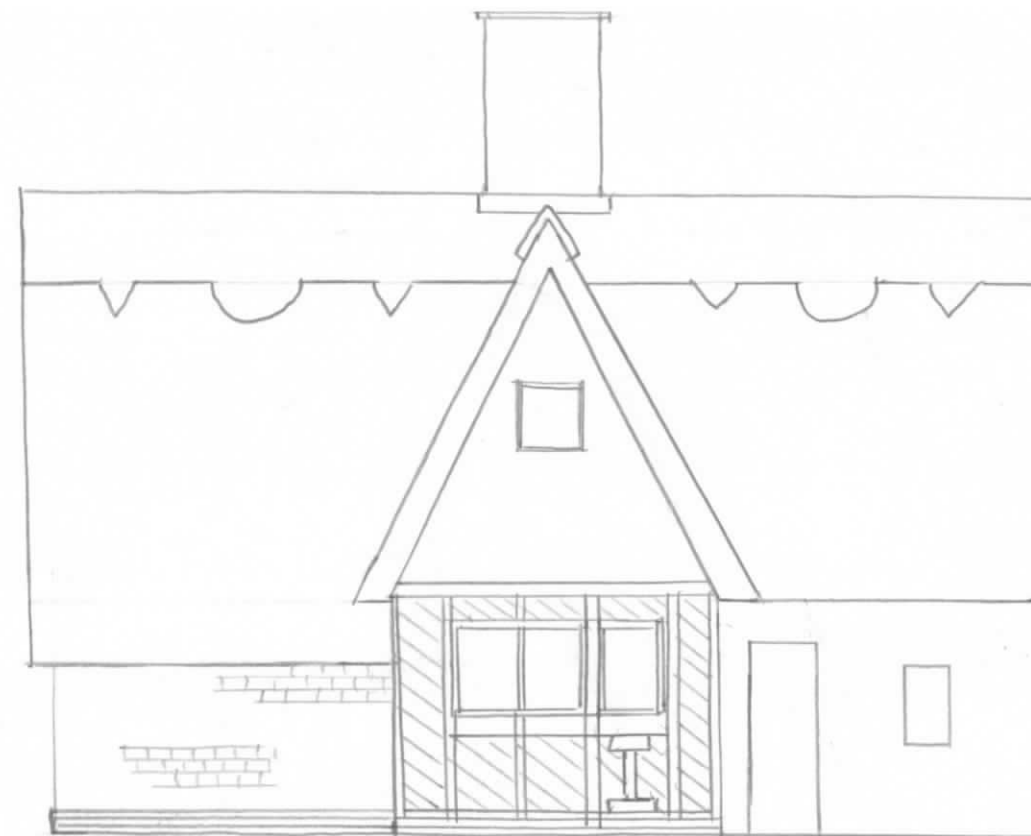

BACK ELEVATION

KITCHEN ELEVATION

NOTE

ALL AREAS CROSS HATCHED  
ARE TO HAVE WOOL INSULATION.  
THE REMAINING AREAS ARE ORIGINAL  
WATTLE AND DAUBE.

FRONT ELEVATION.

ROAD SIDE ELEVATION.

DG/21/00964  
"WINDYRIDGE"  
SCALE 1:50  
MARK VINE  
10<sup>TH</sup> MAY 2021