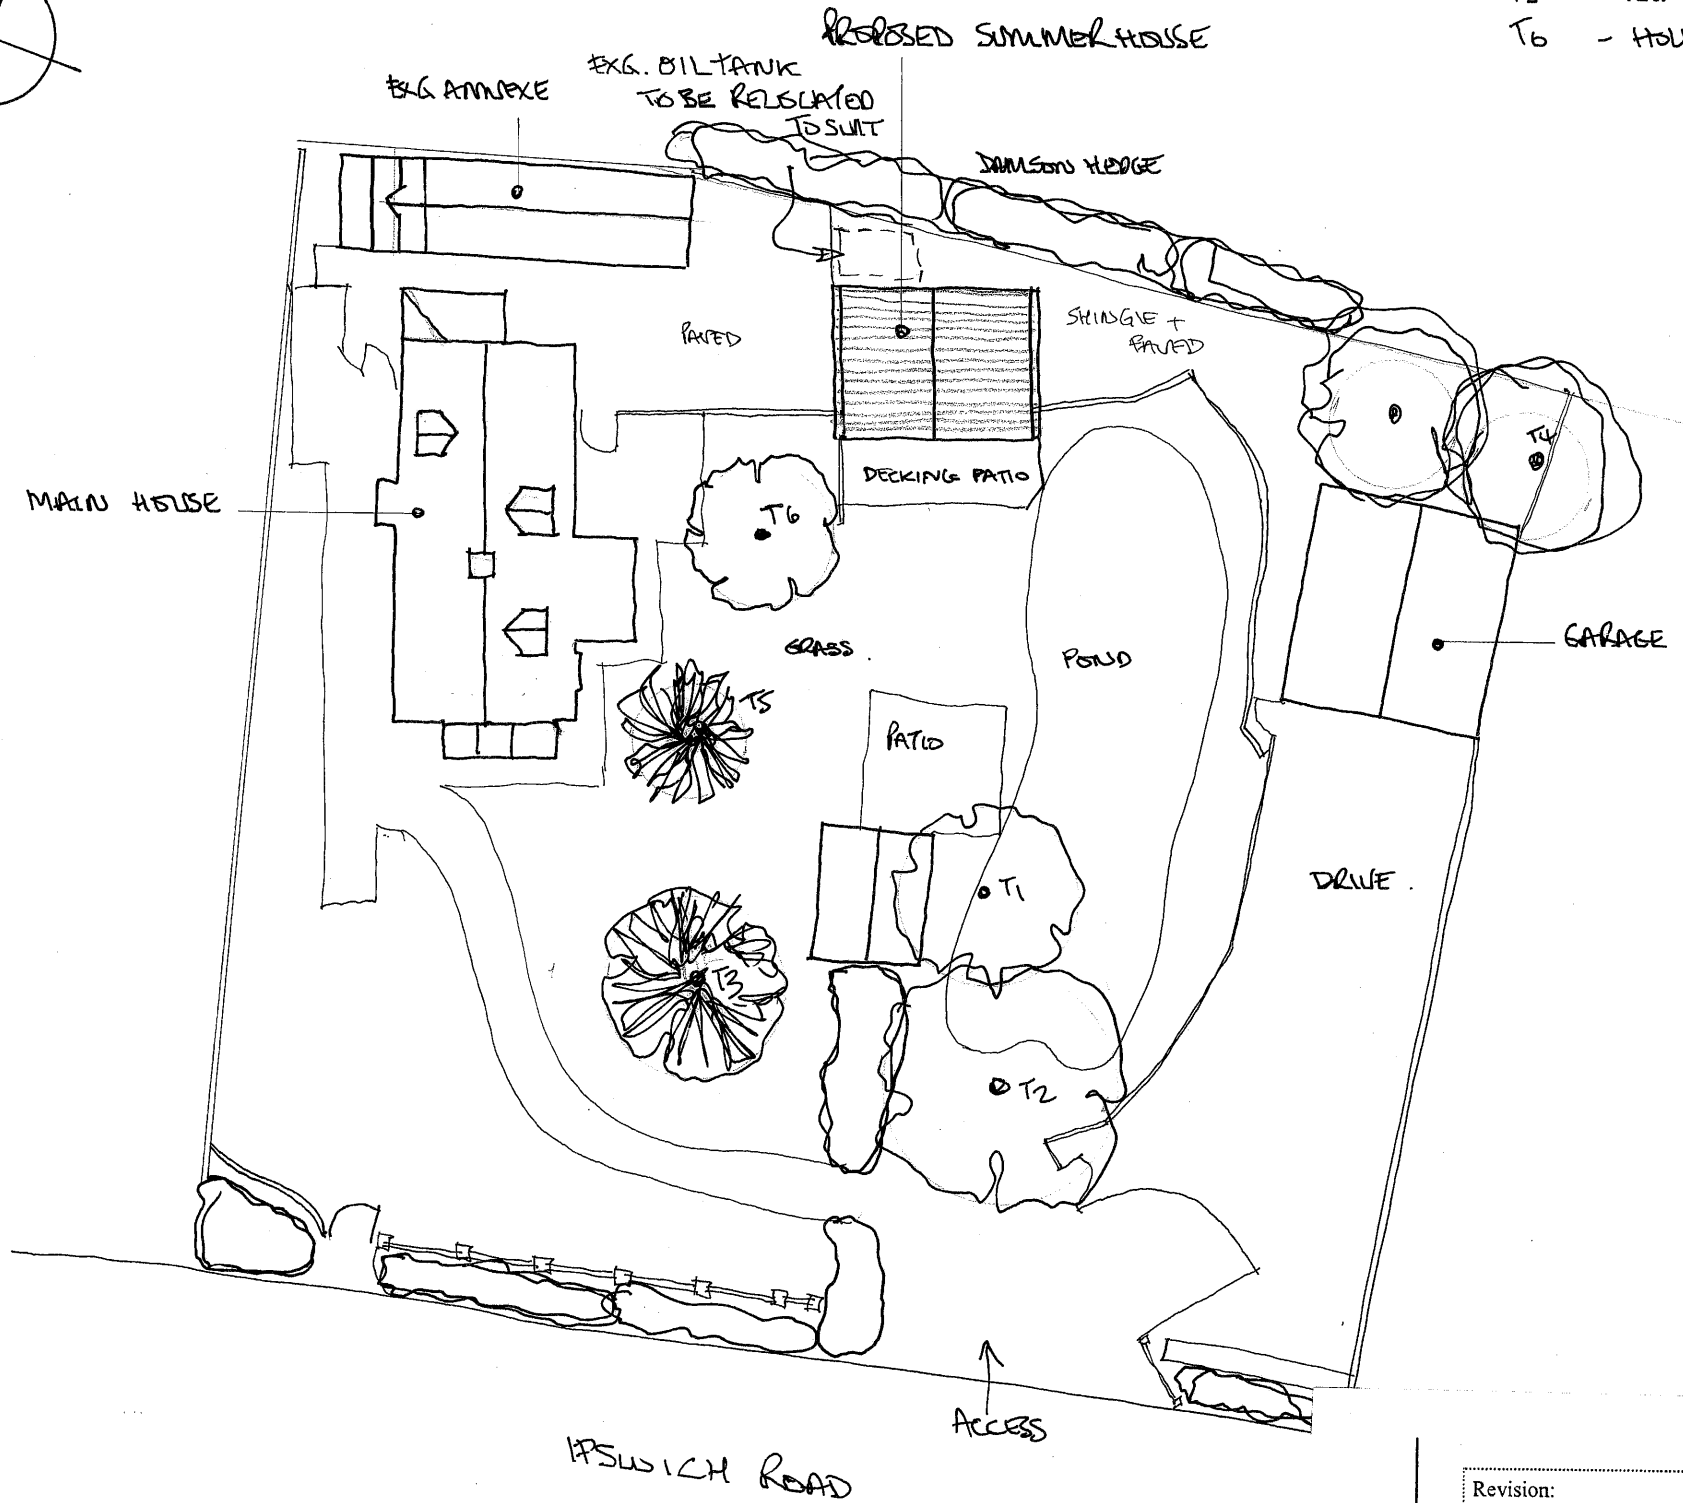

Revision:

TITLE: Proposed Summerhouse—Tye Cottage , Nedging Tye
Proposed Elevations

Date: May 2021 Job No: 2021-20 File: 01

SCALE: 1: 100

© : Do not scale from drawings

Revision:

TITLE: Proposed Summerhouse—Tye Cottage , Nedging Tye
Ground Floor Plan

Date: May 2021 Job No: 2021-20 File: 01

SCALE: 1: 50

- T1 - HAZELNUT TREE
- T2 - CRACK WILLOW TREE
- T3 - FIR TREE
- T4 - 2nd BIRCH TREE
- T5 - YEW TREE
- T6 - HOLLY TREE

© : Do not scale from drawings

Revision:		
TITLE: Proposed Summerhouse—Tye Cottage , Nedging Tye Site Plan		
Date: May 2021	Job No: 2021-20	File: 02

SCALE: 1: 200