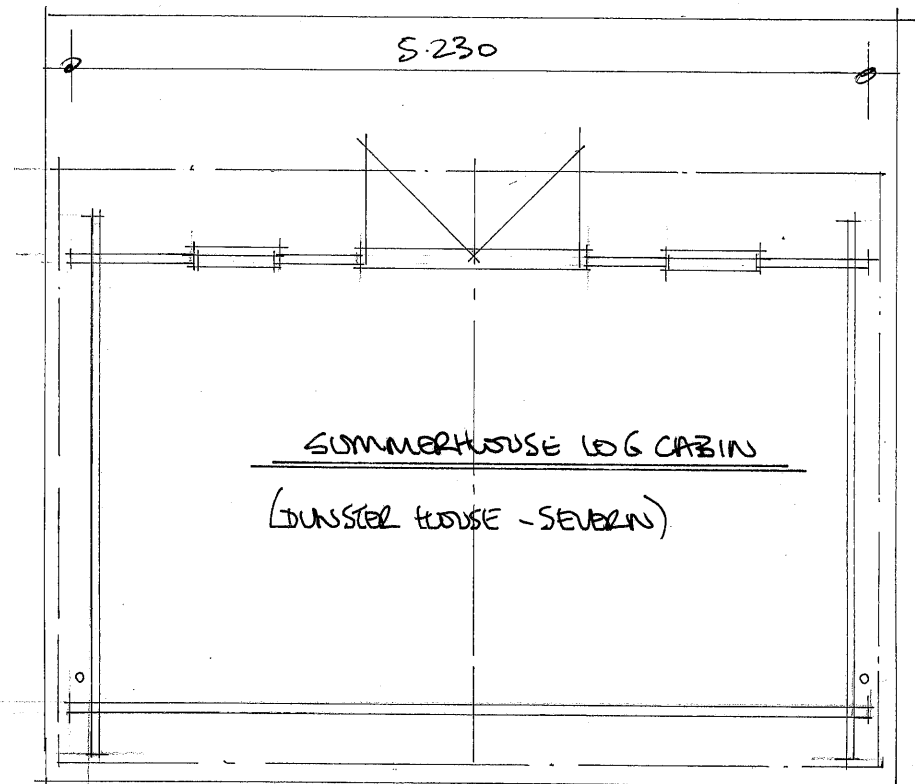

3550

© : Do not scale from drawings

Revision:

TITLE: Proposed Summerhouse—Tye Cottage , Nedging Tye
Proposed Elevations

Date: May 2021   Job No: 2021-20   File: 01

SCALE: 1: 100

© : Do not scale from drawings

Revision:

TITLE: Proposed Summerhouse—Tye Cottage , Nedging Tye
Ground Floor Plan

Date: May 2021   Job No: 2021-20   File: 01

SCALE: 1: 50