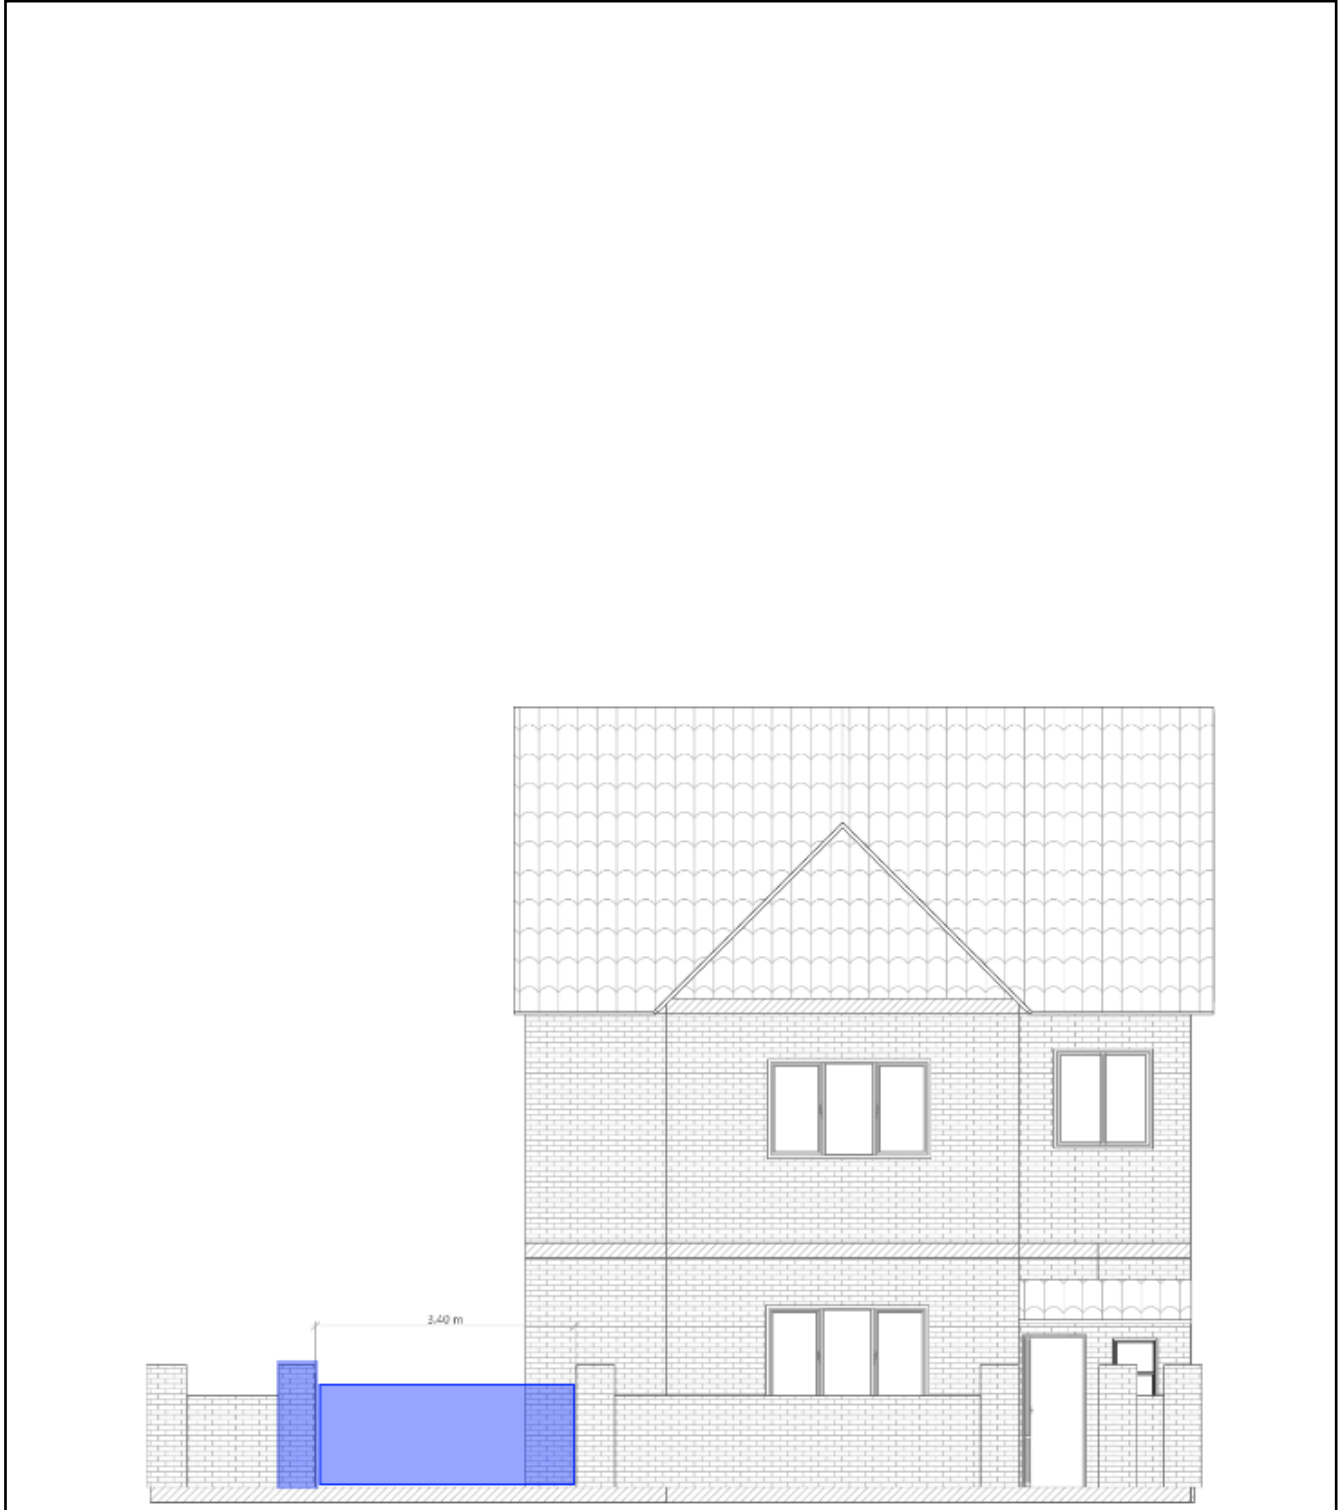

# 15 Burgess Road – Gate – Front Proposal

Plan Produced for: 15 Burgess Road  
Date Produced: 10 Jun 2021  
Plan Reference Number: TQRQM21161095420160  
Scale: 1:100 @ A4  
View: Looking North