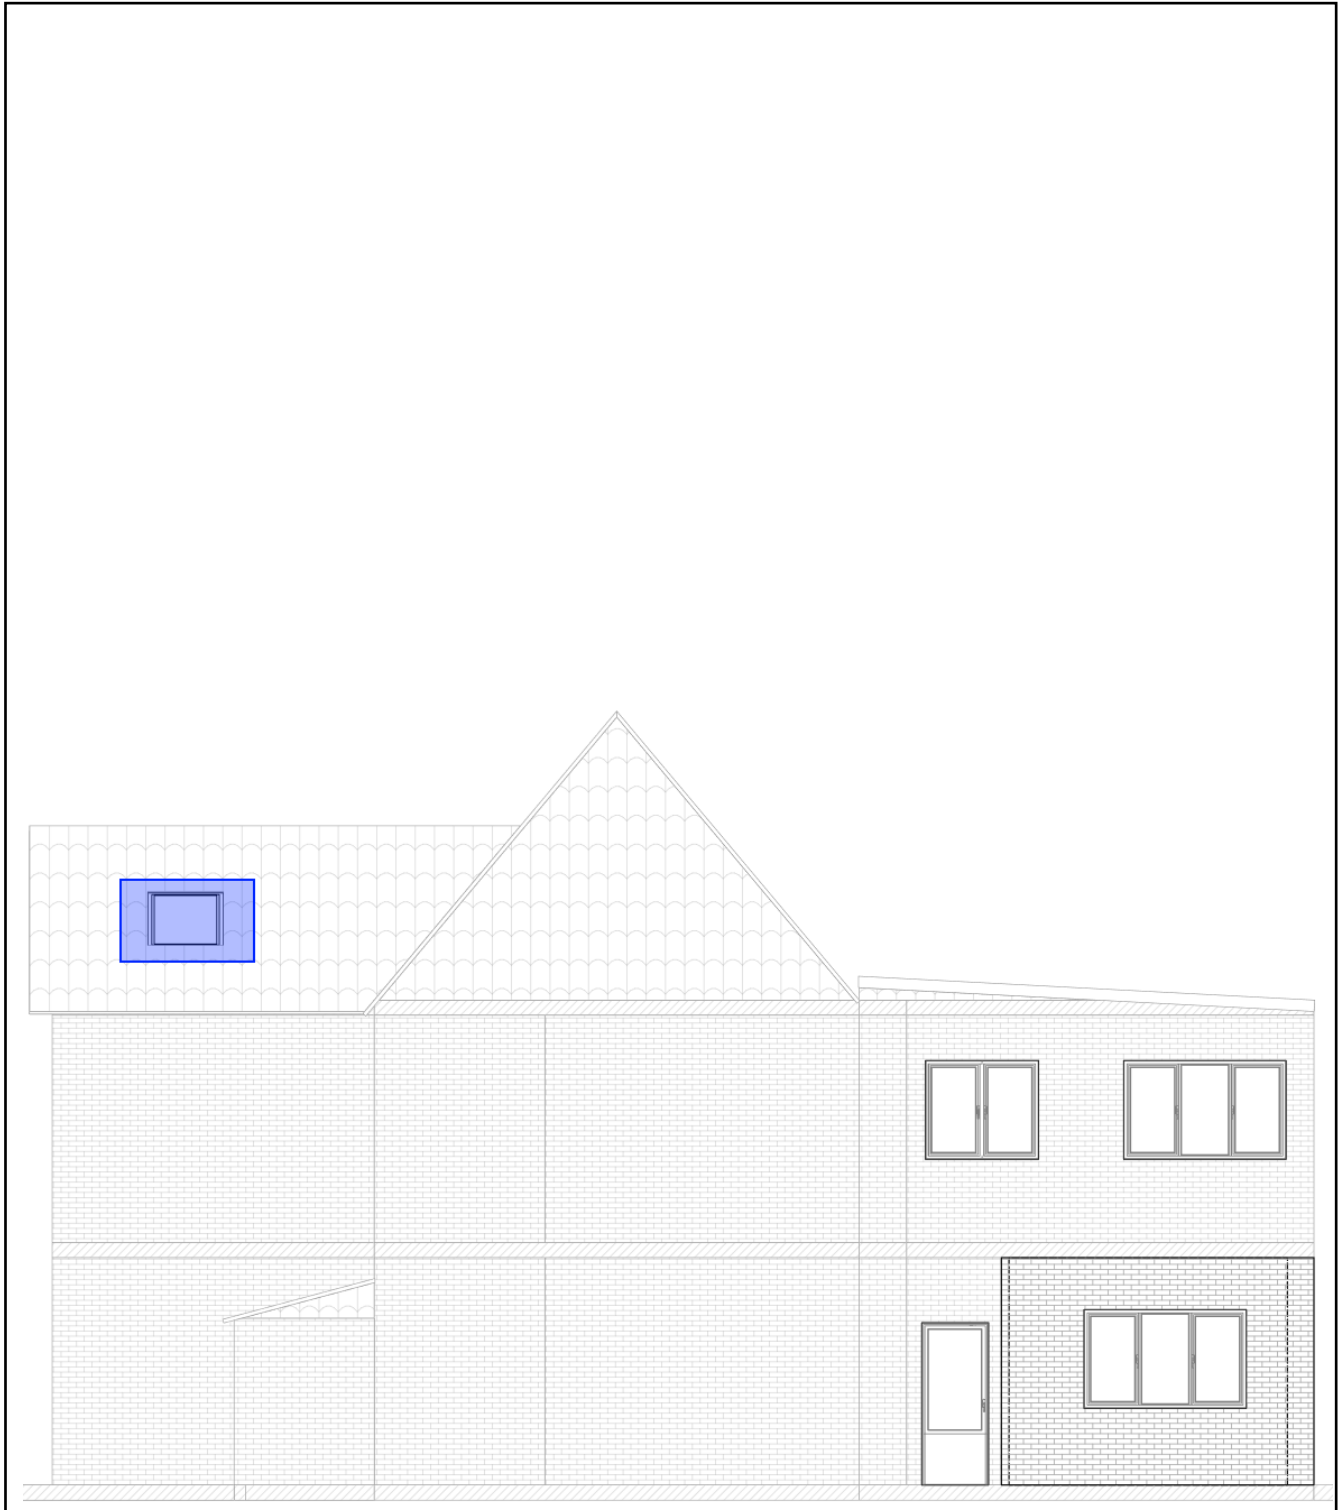

# 15 Burgess Road – Front Velux Proposal

Plan Produced for: 15 Burgess Road

Date Produced: 10 Jun 2021

Plan Reference Number: TQRQM21161095420160

Scale: 1:100 @ A4

View: Looking West