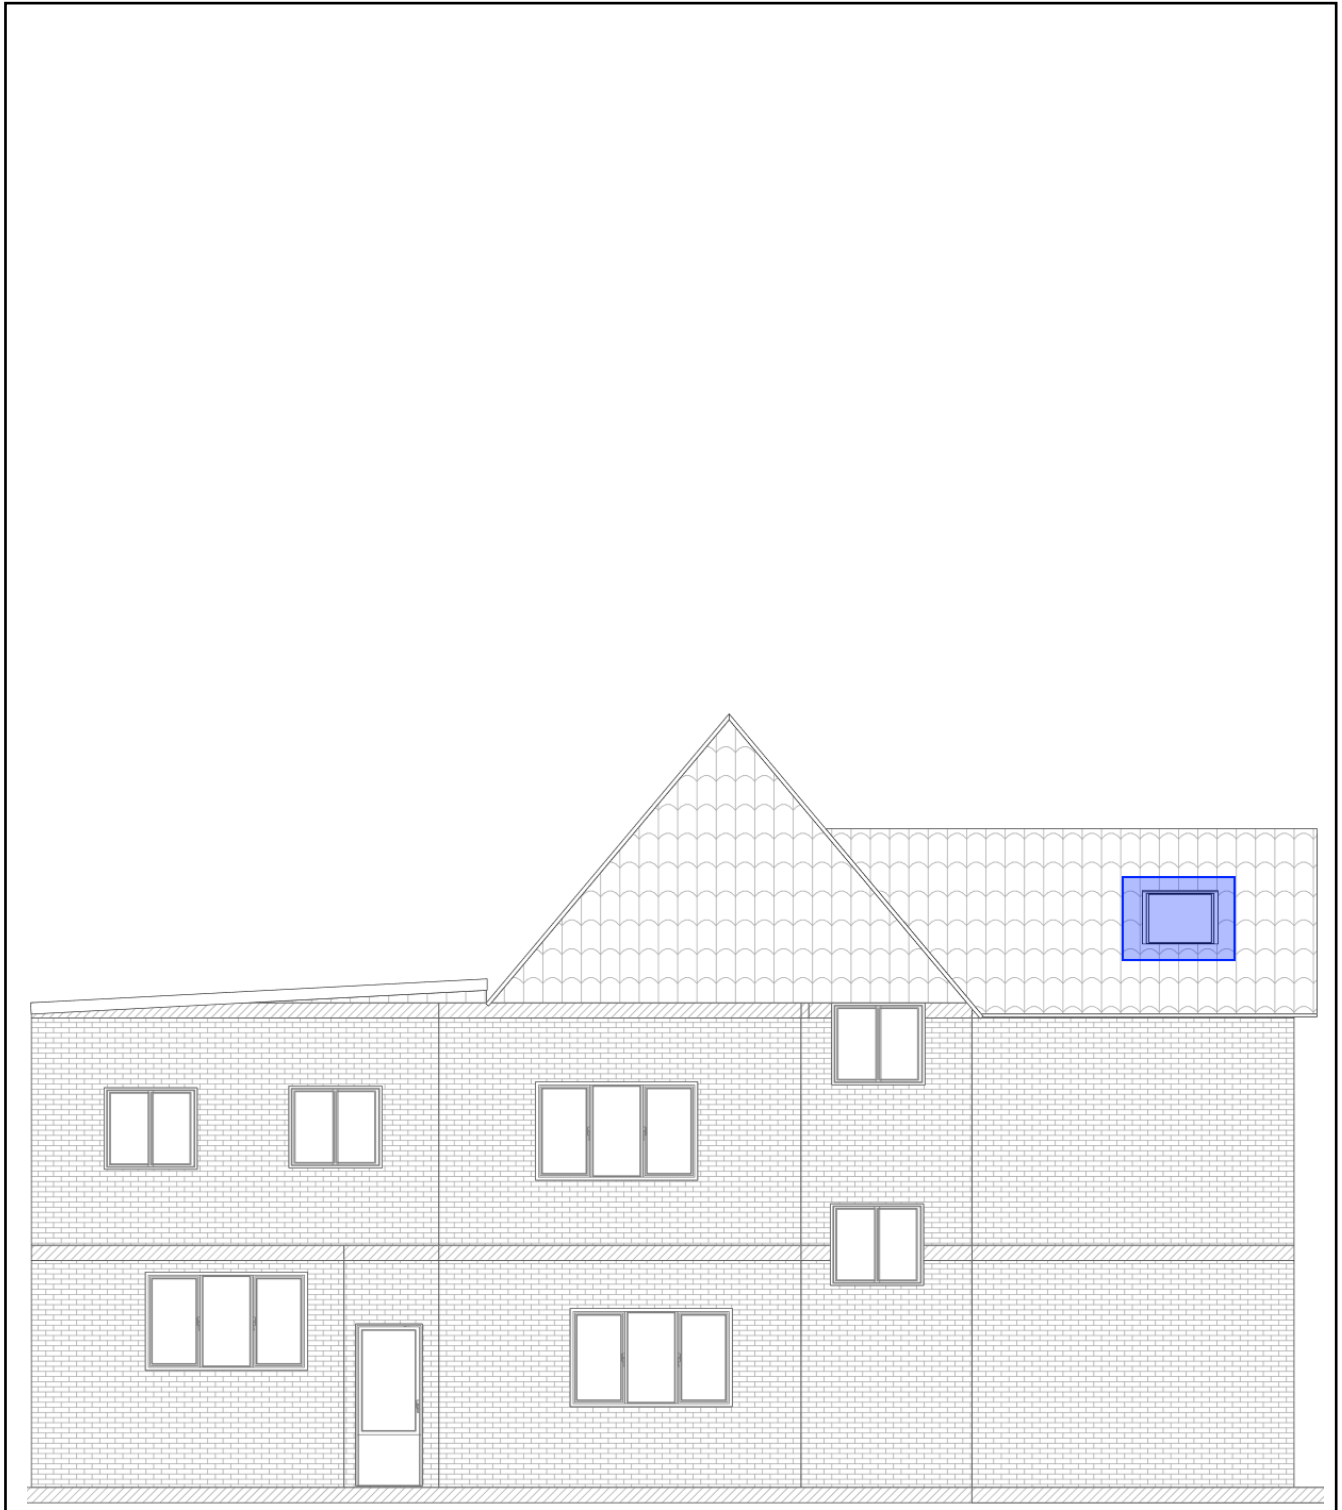

# 15 Burgess Road – Front Velux Proposal

Plan Produced for: 15 Burgess Road

Date Produced: 10 Jun 2021

Plan Reference Number: TQRQM21161095420160

Scale: 1:100 @ A4

View: Looking East