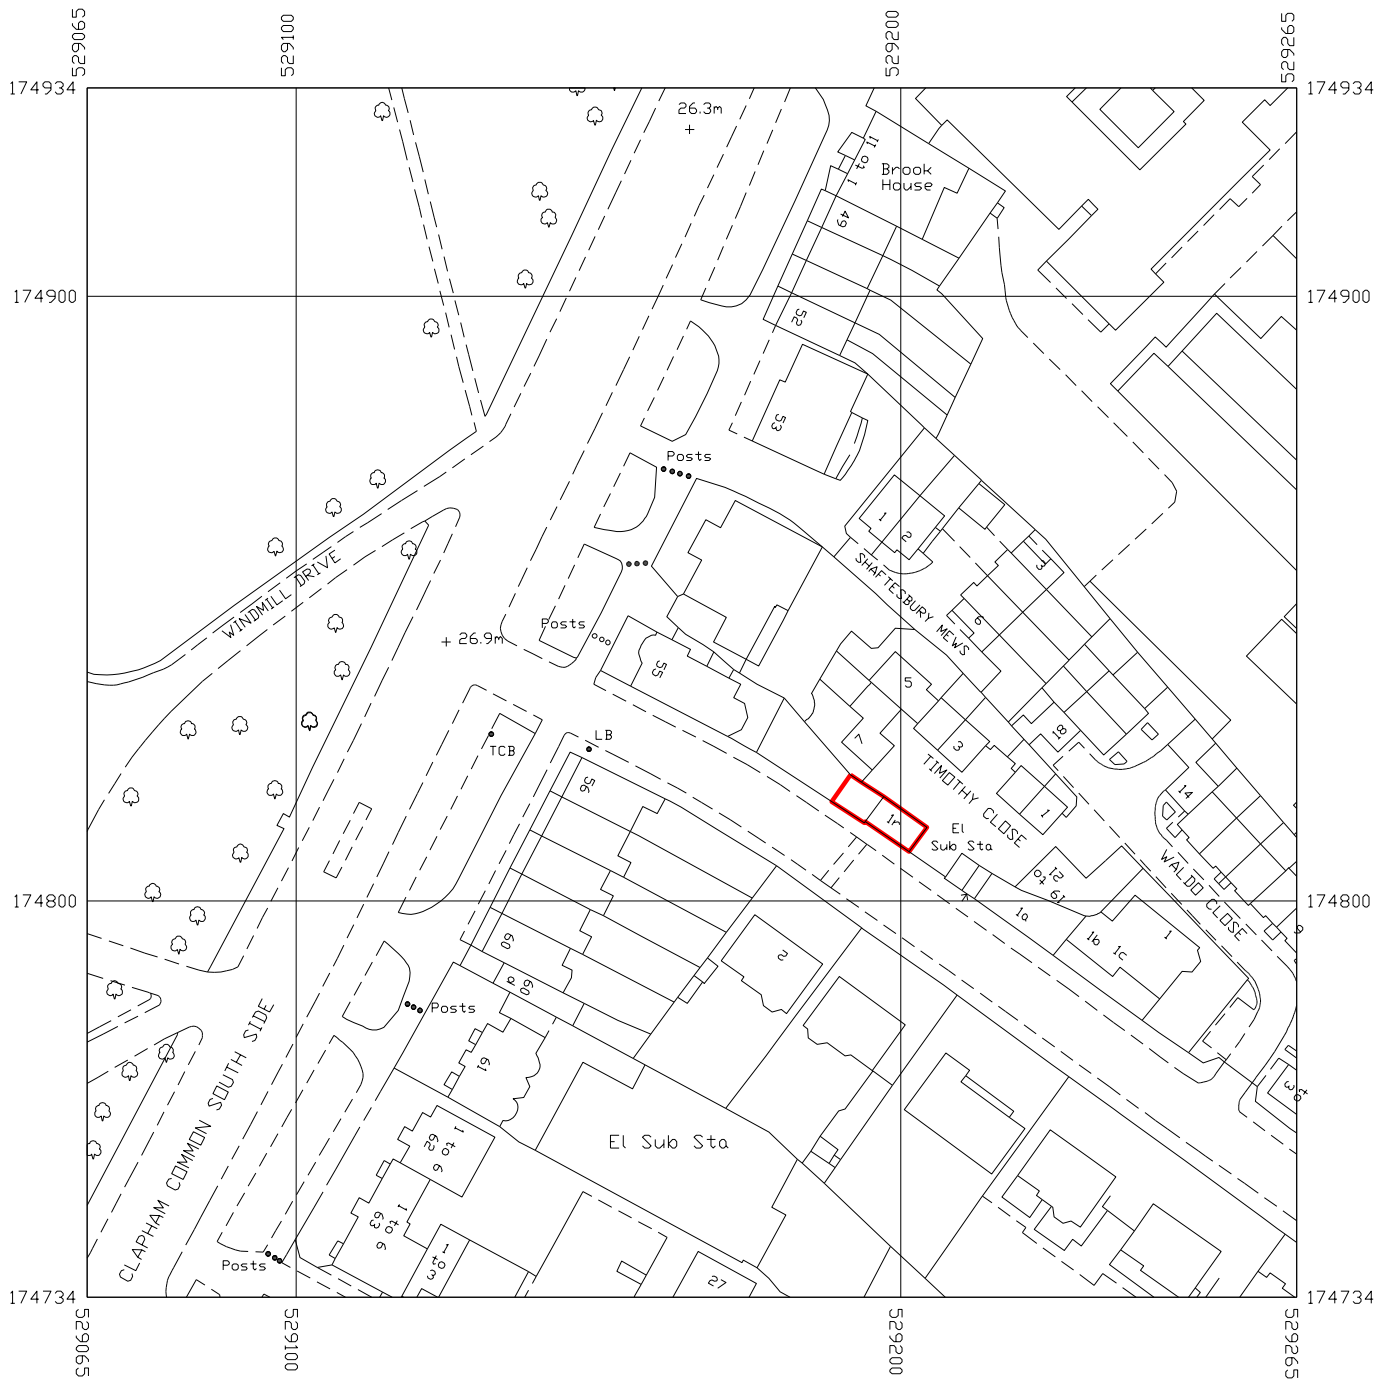

OS MAP

1R ELMS ROAD, LONDON, SW4 9ET

(c) Crown Copyright 2013
Reproduction in whole or in part is prohibited
without the prior permission of Ordnance Survey.

Scale: 1:1250 @ A4