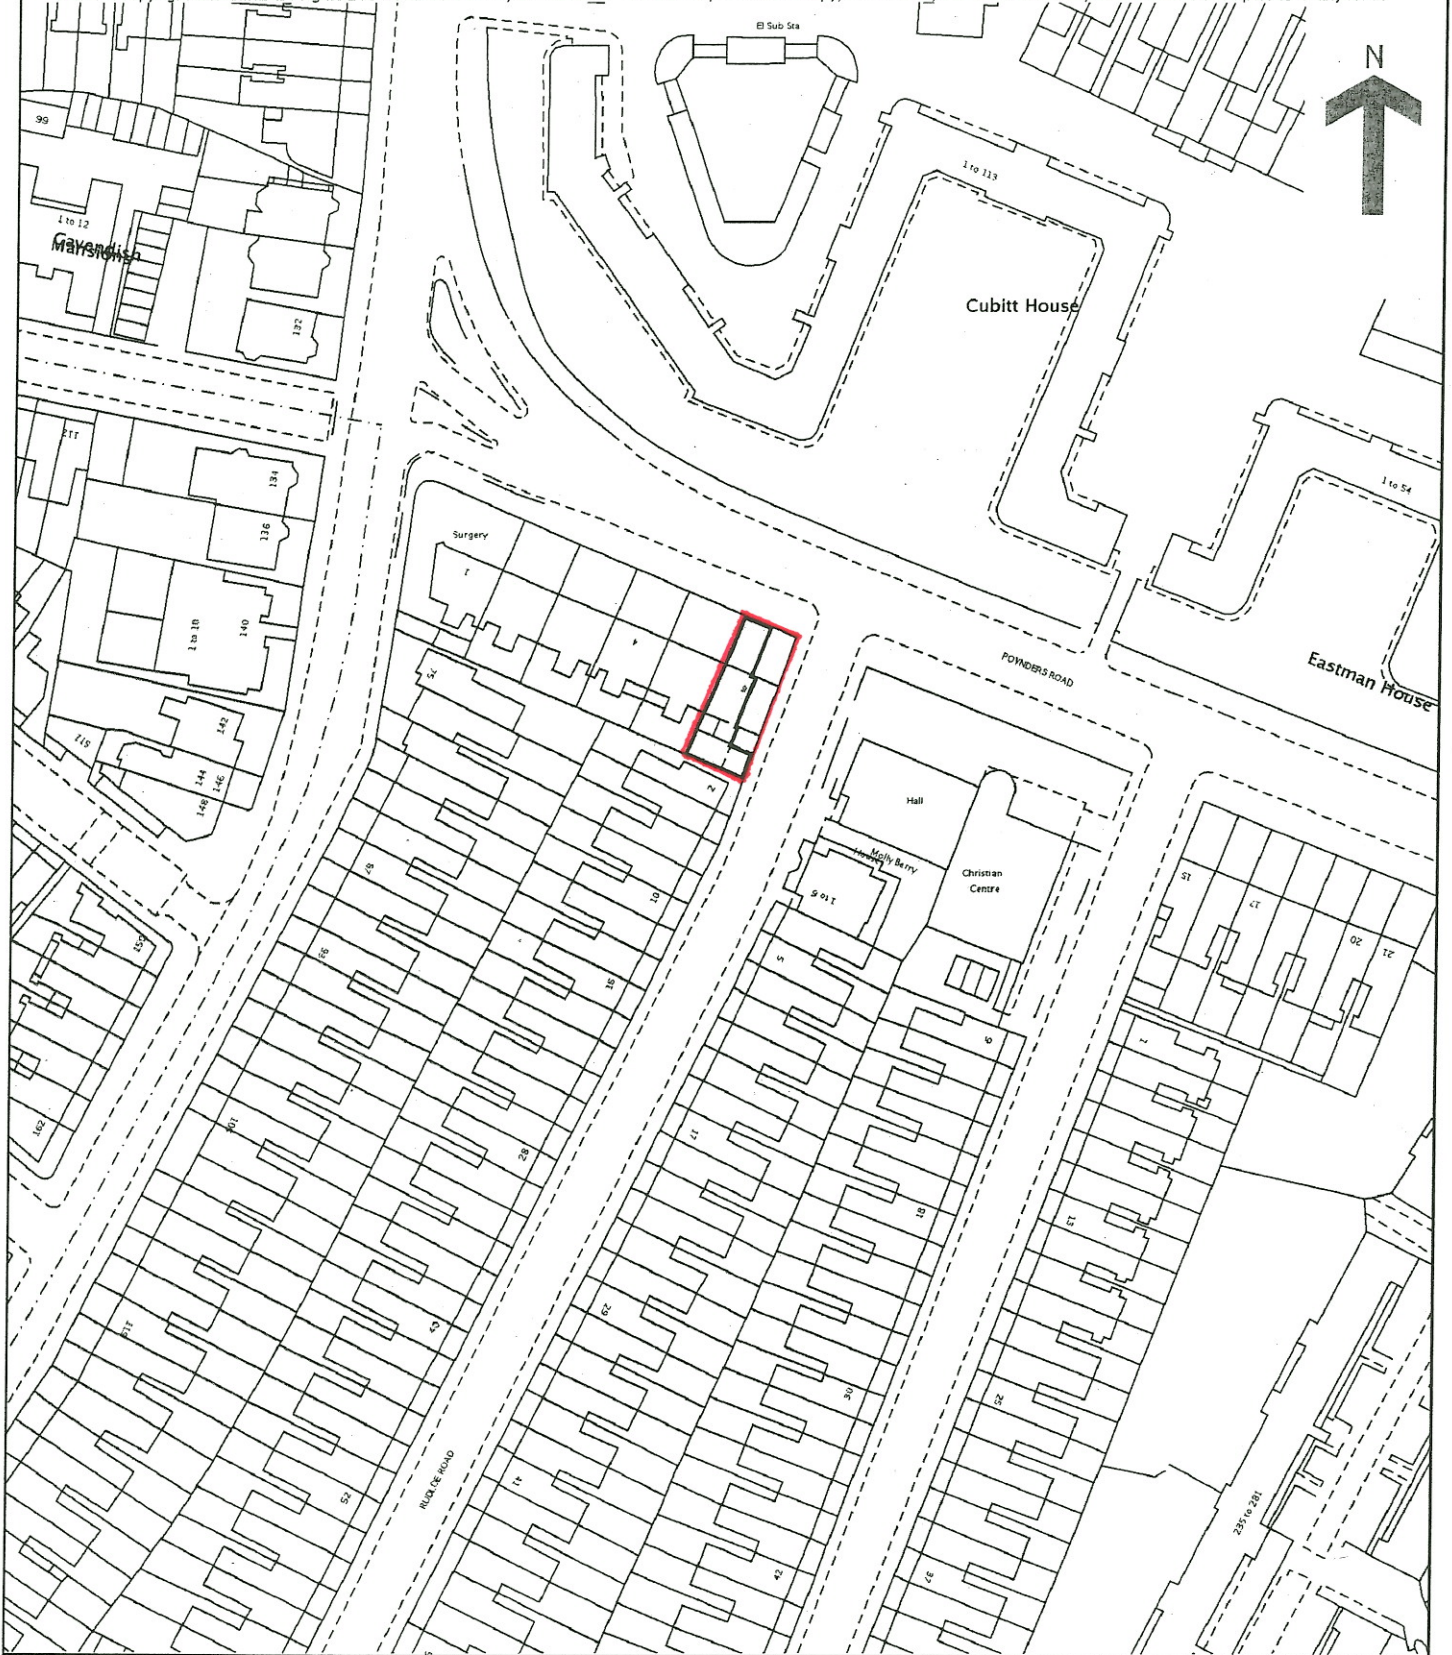

Land Registry
Official copy of
title plan

Title number **TGL413247**
Ordnance Survey map reference **TQ2974SW**
Scale **1:1250**
Administrative area **Lambeth**

© Crown copyright and database rights 2014 Ordnance Survey 100026316. You are not permitted to copy, sub-license, distribute or sell any of this data to third parties in any form.

6 POWNDERS ROAD, SW4 8NX