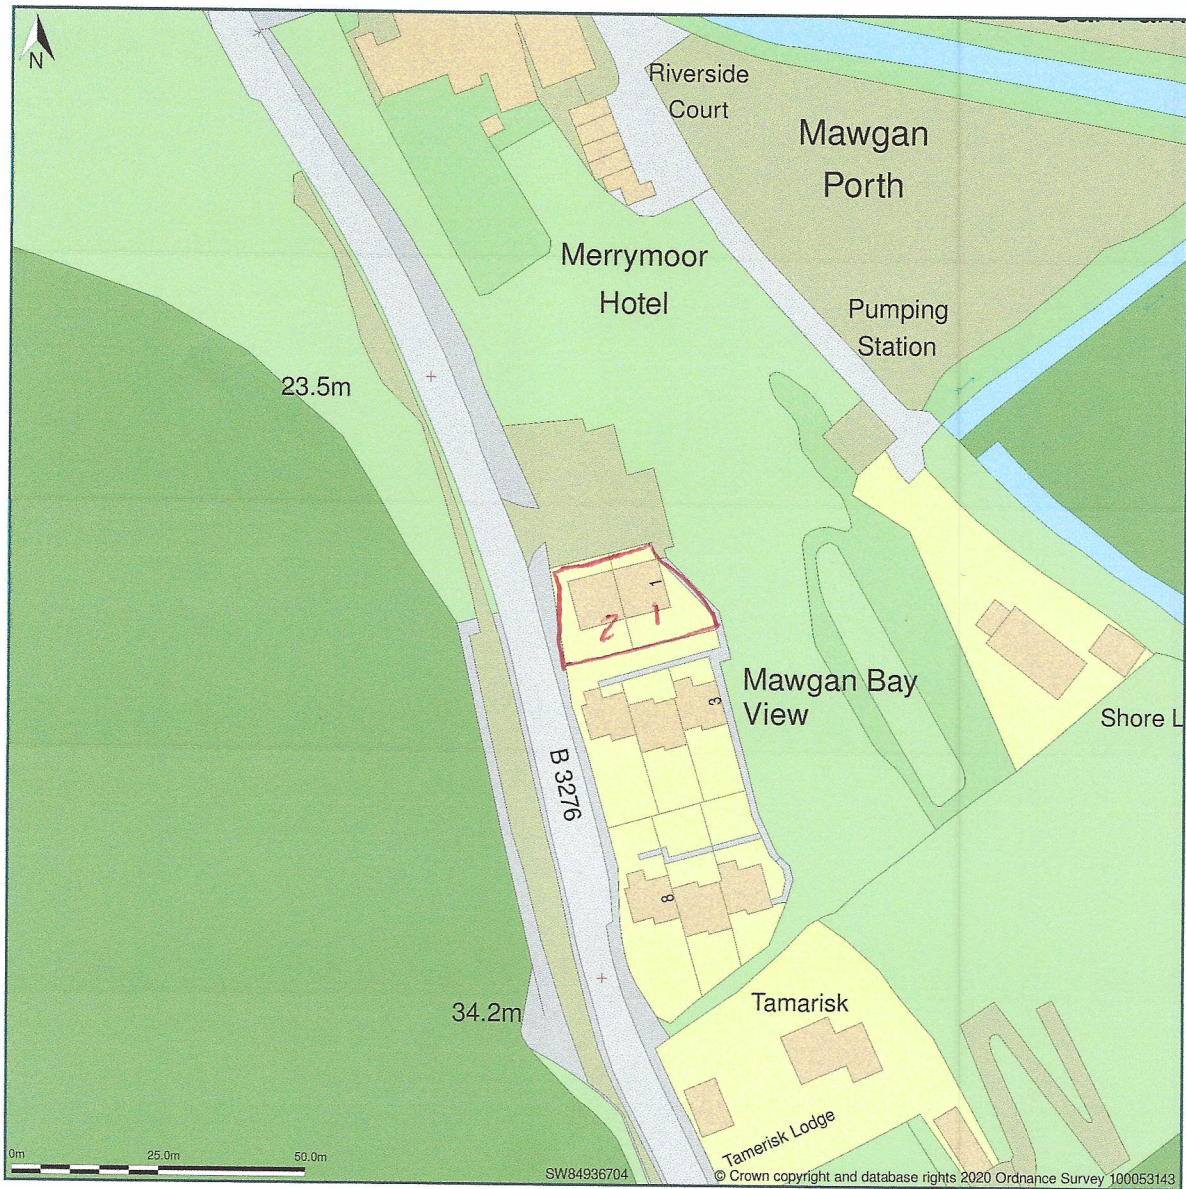

2. Mawgan Bay View, Mawgan Porth Hill, Mawgan Porth, Newquay, Cornwall, TR8 4QY

Site Plan shows area bounded by: 184834.38, 66940.23 185034.38, 67140.23 (at a scale of 1:1250), OSGridRef: SW84936704. The representation of a road, track or path is no evidence of a right of way. The representation of features as lines is no evidence of a property boundary.

Produced on 8th Sep 2020 from the Ordnance Survey National Geographic Database and incorporating surveyed revision available at this date. Reproduction in whole or part is prohibited without the prior permission of Ordnance Survey. © Crown copyright 2020. Supplied by www.buyaplan.co.uk a licensed Ordnance Survey partner (100053143). Unique plan reference: #00554386-817C96