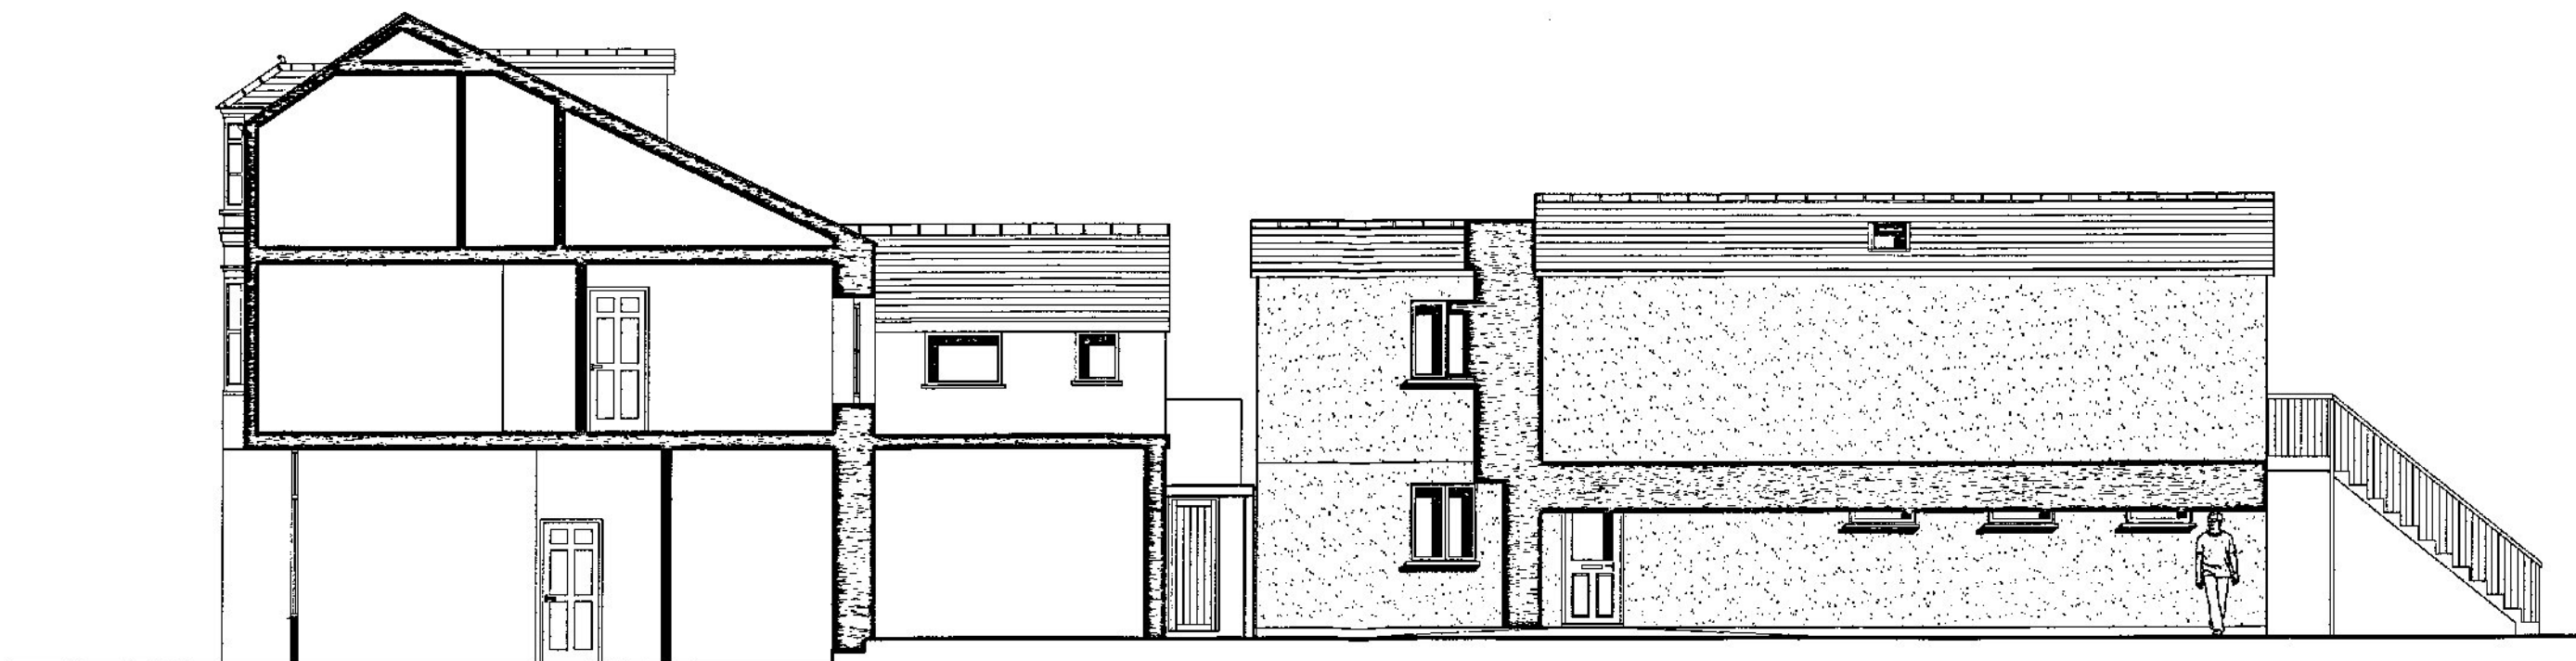

North Elevation

West Elevation

South Elevation

East Elevation

North Elevation

10/01/21

<p><b>This Drawing Is Copyright</b> Contractors Must Check Dimensions On site Only Figured Dimensions Are To Be Used</p> <p>DO NOT SCALE FROM DRAWING FOR CONSTRUCTION PURPOSES</p>	Project Title:	Formation of two flats	Rev	Description	Date	Notes:	Drawing Number:	DS 220321-04	13 Little Gregwartha, Four Lanes, Redruth, Cornwall, TR16 6LN Tel: (01209) 211794	 DS Designs
	Drawing Title:	Proposed elevations					Drawn By:			
	Clients Name:						Checked By:			
	Site Address:	10 Trelowarren Street, Camborne					Scale:	1:100 @ A1		