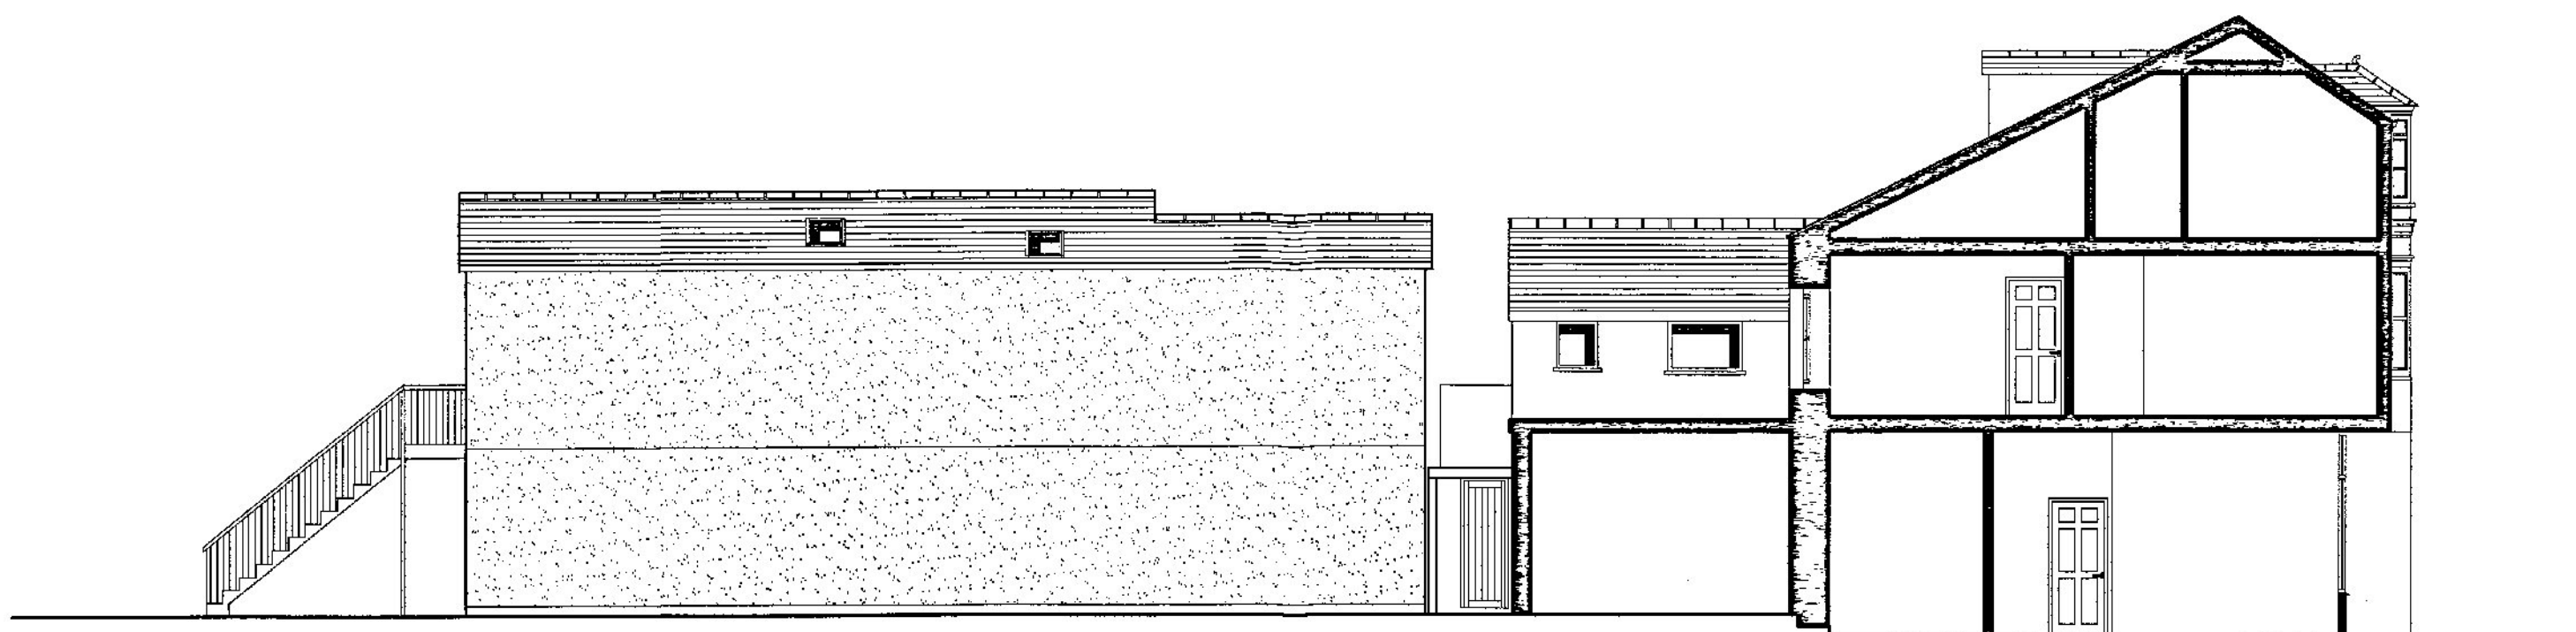

North Elevation

West Elevation

South Elevation

East Elevation

North Elevation

10/01/21

<p><b>This Drawing Is Copyright</b> Contractors Must Check Dimensions On site Only Figured Dimensions Are To Be Used</p> <p>DO NOT SCALE FROM DRAWING FOR CONSTRUCTION PURPOSES</p>	Project Title:	Formation of two flats	Rev	Description	Date	Notes:	Drawing Number:	DS 220321-04	13 Little Gregwartha, Four Lanes, Redruth, Cornwall, TR16 6LN Tel: (01209) 211794	 DS Designs
	Drawing Title:	Proposed elevations					Drawn By:			
	Clients Name:						Checked By:			
	Site Address:	10 Trelowarren Street, Camborne					Scale:	1:100 @ A1		