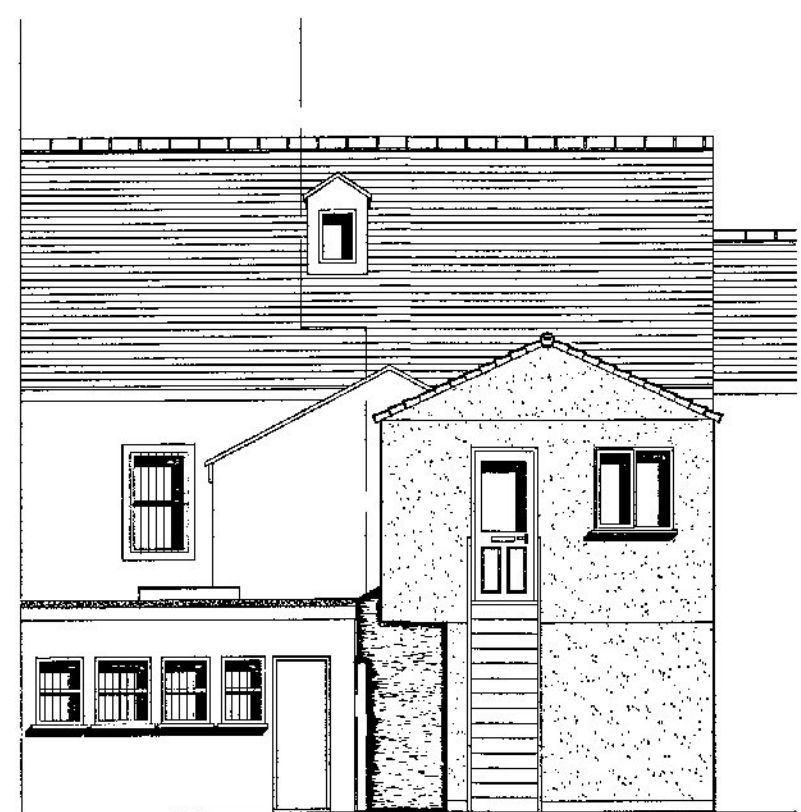

North Elevation

West Elevation

South Elevation

East Elevation

North Elevation

10/01/21

<p><b>This Drawing Is Copyright</b> Contractors Must Check Dimensions On site Only Figured Dimensions Are To Be Used</p> <p>DO NOT SCALE FROM DRAWING FOR CONSTRUCTION PURPOSES</p>	Project Title:	Formation of two flats	Rev	Description	Date	Notes:	Drawing Number:	DS 220321-04	13 Little Gregwartha, Four Lanes, Redruth, Cornwall, TR16 6LN Tel: (01209) 211794	 DS Designs
	Drawing Title:	Proposed elevations					Drawn By:			
	Clients Name:						Checked By:			
	Site Address:	10 Trelowarren Street, Camborne					Scale:	1:100 @ A1		