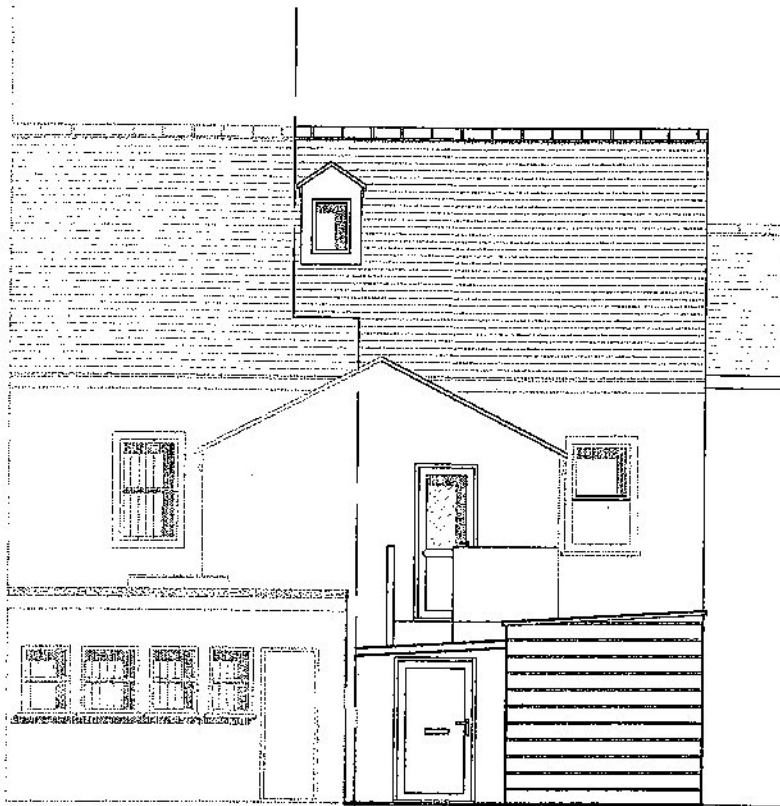

Existing Elevations
1:100

North Elevation

Existing side section

15 APR 2021

South Elevation

This Drawing Is Copyright
Contractors Must Check Dimensions On site
Only Figured Dimensions Are To Be Used

DO NOT SCALE FROM DRAWING FOR CONSTRUCTION PURPOSES

Project Title;	Rev	Description	Date	Notes;
Formation of two flats				
Drawing Title: Existing elevations				
Clients Name				
Site Address; 10 Trelowarren Street, Camborne				

Drawing Number; DS 220321 -01
Drawn By;
Checked By;
Scale; 1:100 @ A3