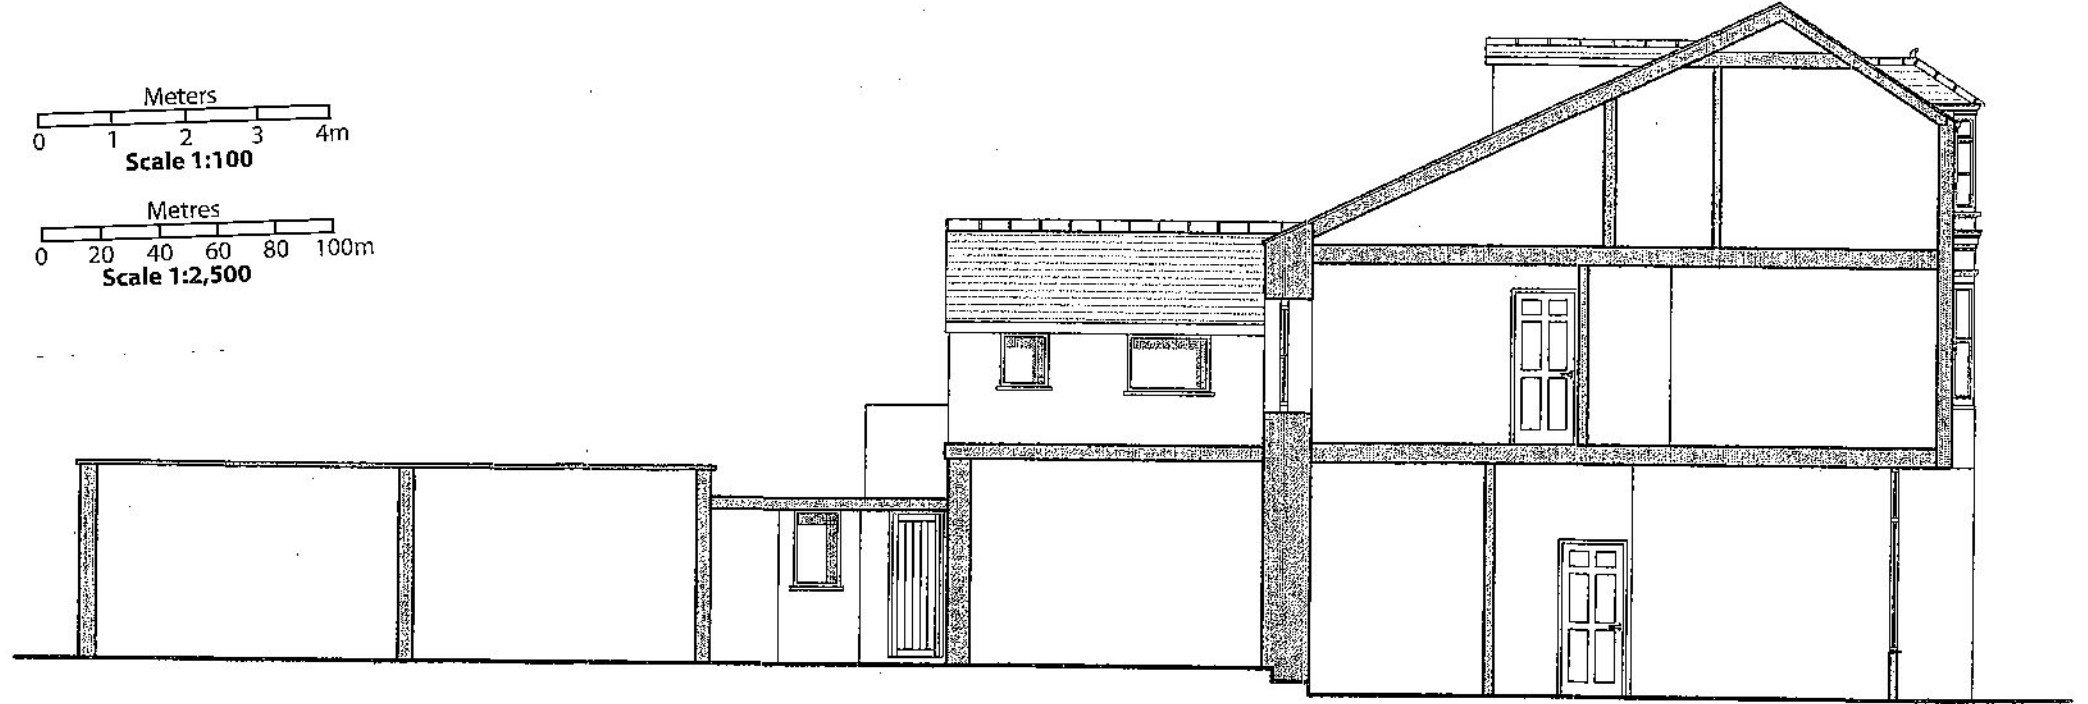

Existing Elevations
1:100

North Elevation

Existing side section

15 APR 2021

South Elevation

This Drawing Is Copyright
Contractors Must Check Dimensions On site
Only Figured Dimensions Are To Be Used

DO NOT SCALE FROM DRAWING FOR CONSTRUCTION PURPOSES

Project Title;	Rev	Description	Date	Notes;
Formation of two flats				
Drawing Title: Existing elevations				
Clients Name				
Site Address; 10 Trelowarren Street, Camborne				

Drawing Number; DS 220321 -01
Drawn By;
Checked By;
Scale; 1:100 @ A3