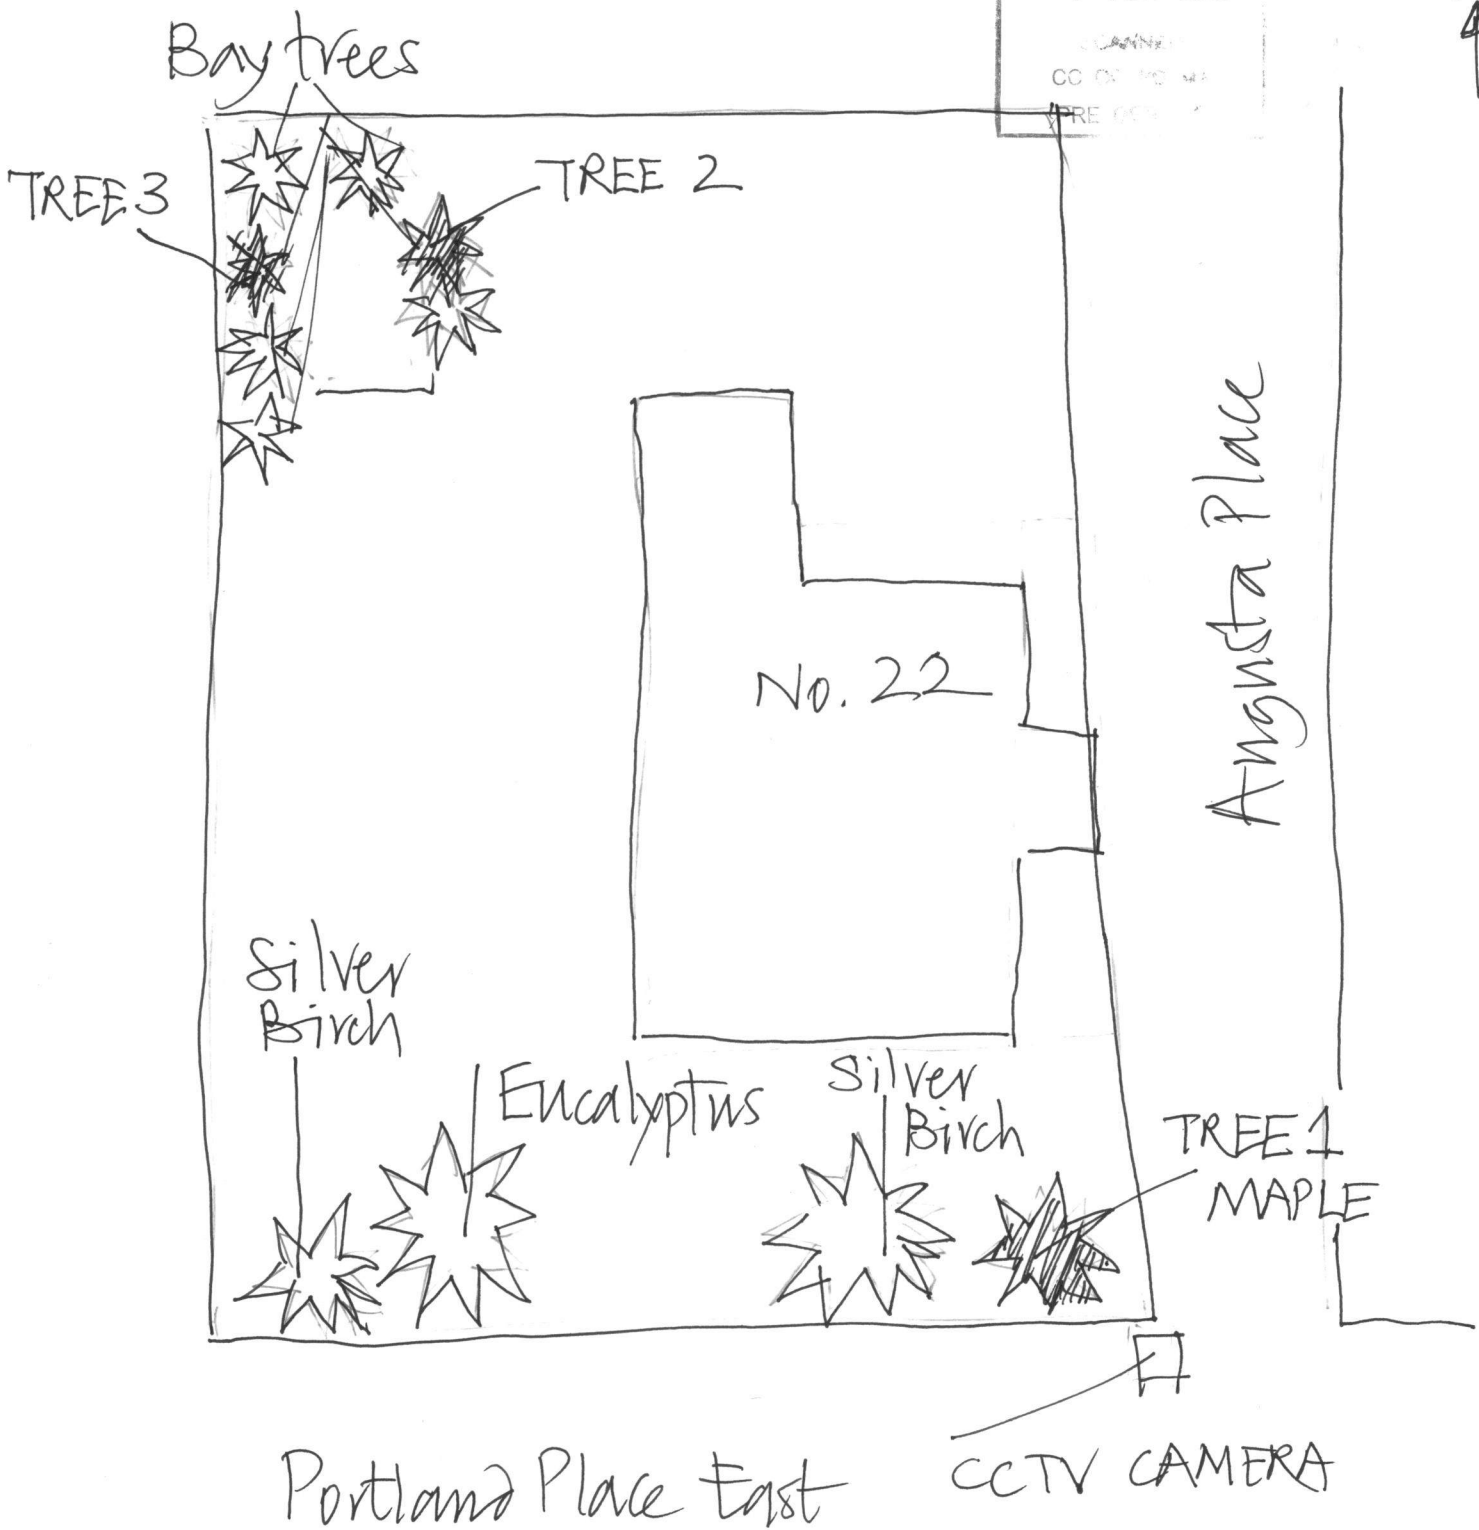

WDC PLANNING
Ref
Officer
- 8 JUN 2021

TREE 3

Bay trees

TREE 2

No. 22

Augusta Place

Silver Birch

Eucalyptus

Silver Birch

TREE 1  
MAPLE

Portland Place East

CCTV CAMERA