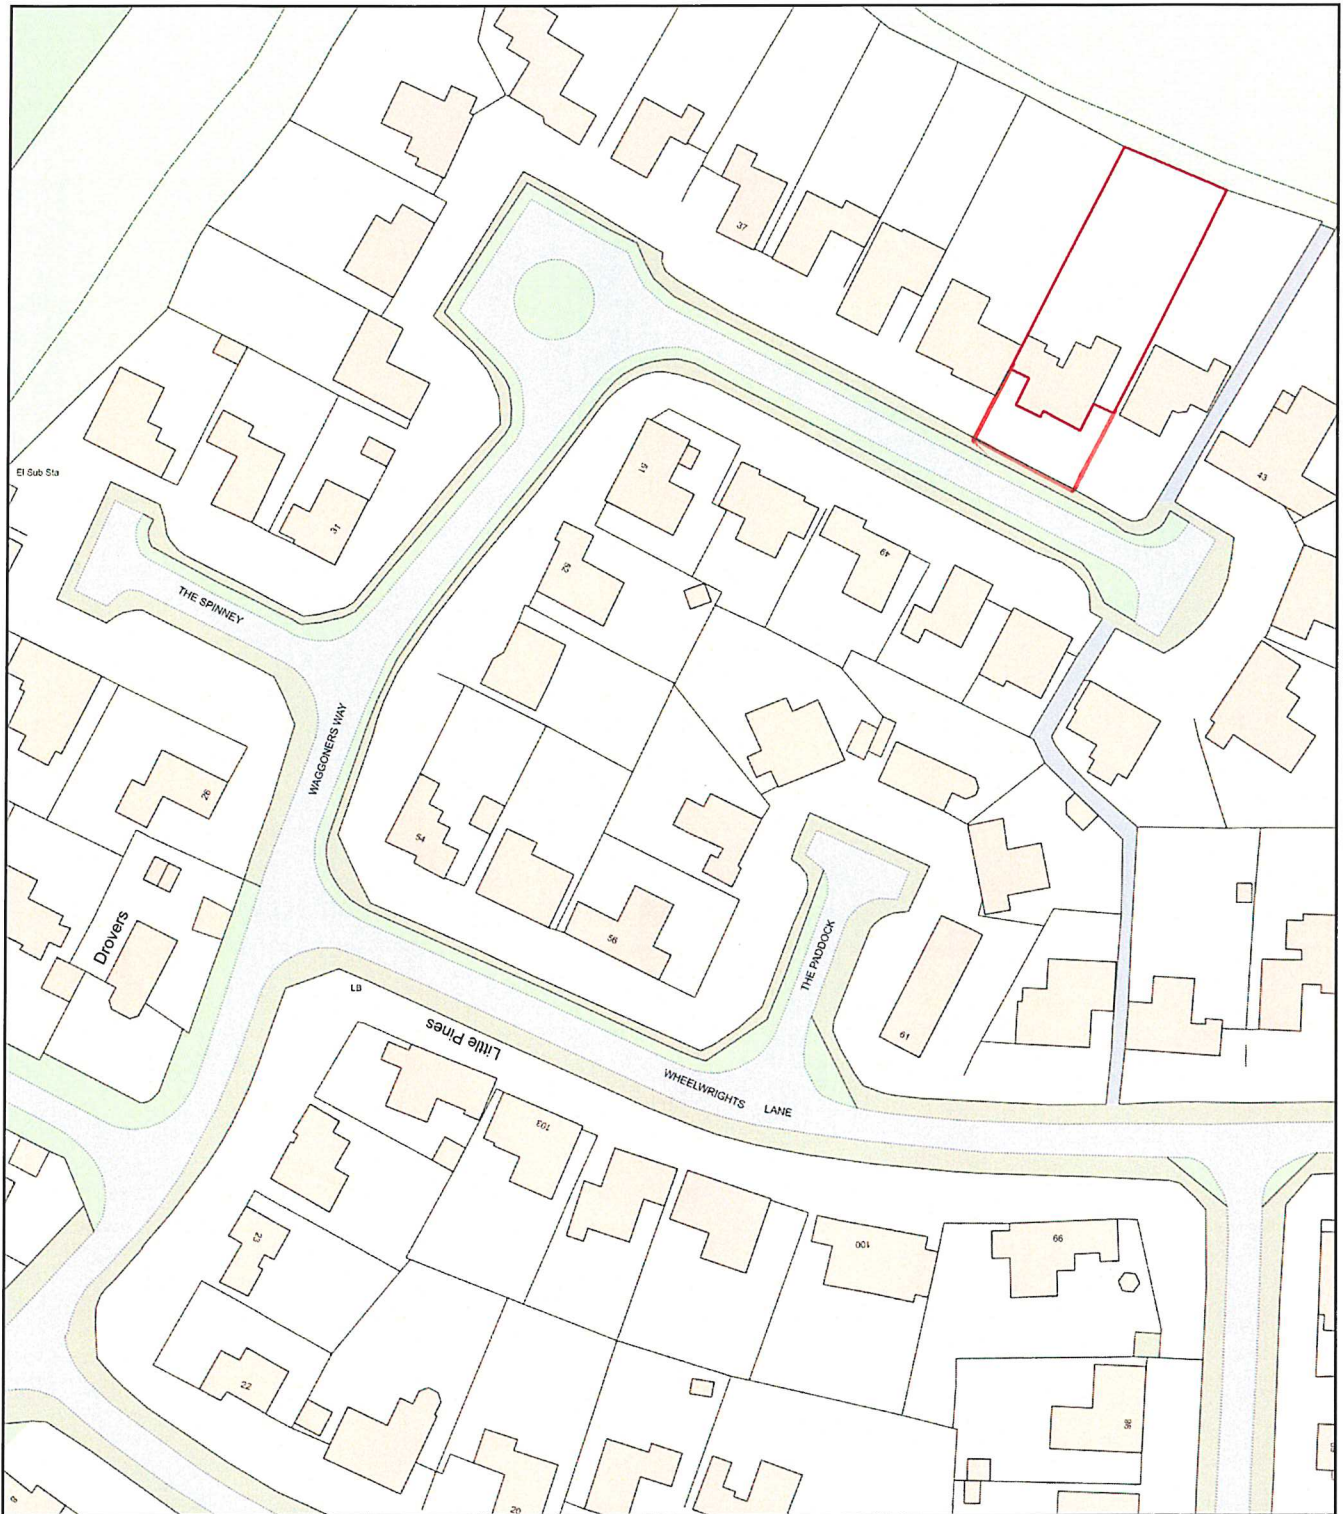

# Location Plan 38435/003

Plan Produced for: Mr & Mrs Hamilton  
Date Produced: 08 Jun 2021  
Plan Reference Number: TQRQM21159124230060  
Scale: 1:1250 @ A4