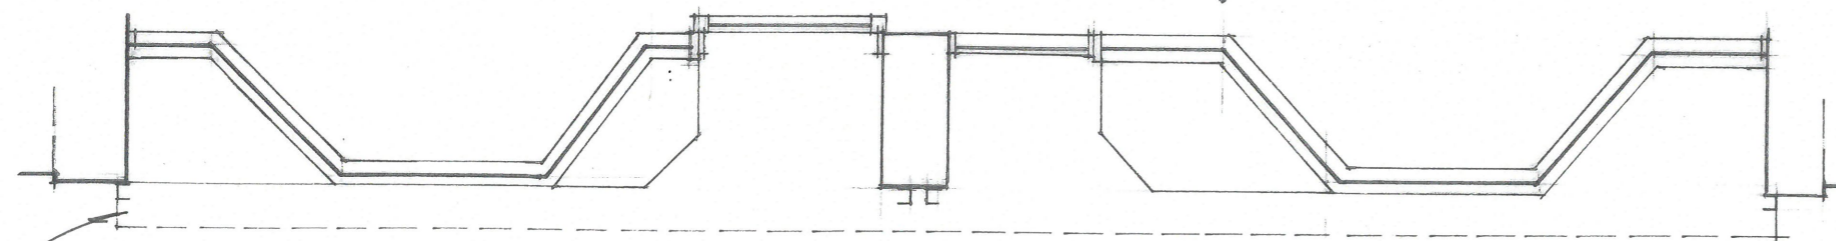

Roller shutter
Housing ANTRACITE
GREY / BLACK

FRONT ELEVATION TO NORTHGATE WITH SHUTTERS UP 1.50
(SEE ALSO ATTACHED PHOTOGRAPH)

Roller shutter
Housing

FOOTPATH

LINE OF HIGH LEVEL CANOPY OVER

PLAN OF SHOP FRONT WITH SHUTTERS UP 1.50