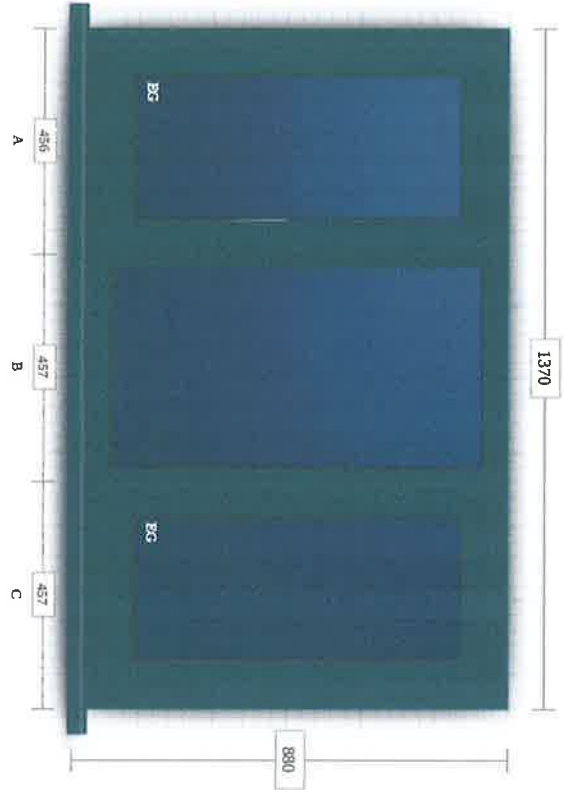

Project Summary Installation Address: Wilderness House Church Road Wacton Norwich Norfolk United Kingdom, NR15 2UG

	Each (inc. VAT)	Total (inc. VAT)
 1. lounge Quantity: 1 Supply & Fit - Remove & replace Casement Window	£2,088.00	£2,088.00
 2. side bed1 Quantity: 1 Supply & Fit - Remove & replace Casement Window	£1,260.00	£1,260.00
 3. toilet Quantity: 1 Supply & Fit - Remove & replace Casement Window	£696.00	£696.00
 4. side bed 2 Quantity: 1 Supply & Fit - Remove & replace Casement Window	£1,272.00	£1,272.00

Please note - Images shown are for illustrative purposes. Dimensions given are illustrative. Printers & computer screens cannot be relied upon to accurately replicate colours.

Technical detail: 2 - side bed1 - Supply & Fit - Remove & replace

Quantity: 1

☀️ Viewed from outside

Front Bedroom gable End

👁️ Viewed from inside

Casement Window

- Frame: Standard Square
- Sash: Standard Square
- Mullion: Standard Square
- Bead: Bevel
- Cill: Standard
- Glass: Double Glazed (Annealed) - Black Spacer - Clear