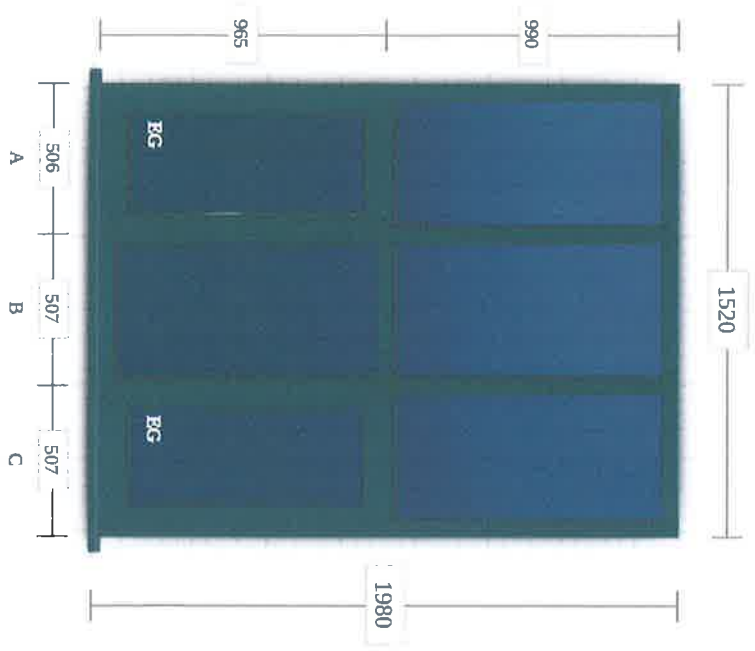

Technical detail: 1 - lounge - Supply & Fit - Remove & replace

Quantity: 1

Viewed from outside