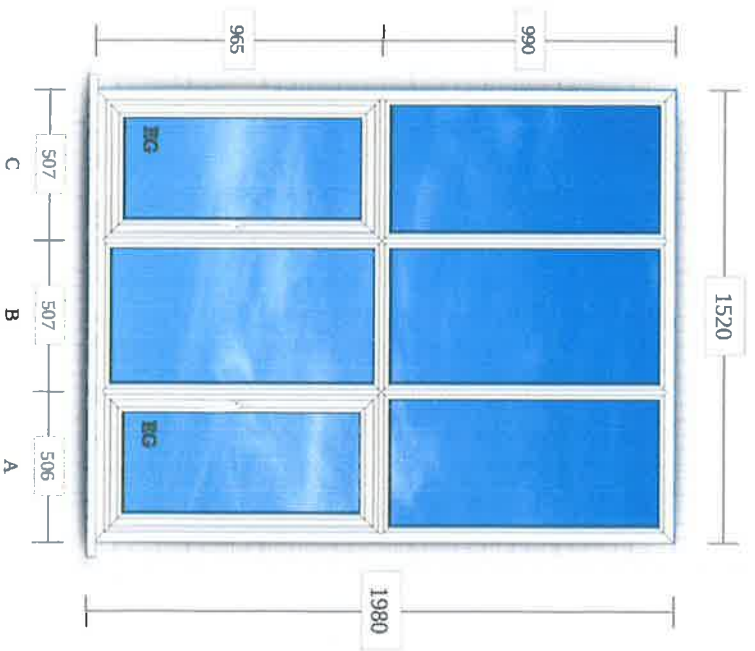

Quantity: 1

☀️ Viewed from outside

Front Bedroom gable End

👁️ Viewed from inside

Casement Window

- Frame: Standard Square
- Sash: Standard Square
- Mullion: Standard Square
- Bead: Bevel
- Cill: Standard
- Glass: Double Glazed (Annealed) - Black Spacer - Clear

Technical detail: 4 - side bed 2 - Supply & Fit - Remove & replace

Quantity: 1

☀ Viewed from outside

👁 Viewed from Inside

Kitchen *Spare Room*
Hall *OT Room*
Bedroom 1

Casement Window

- Frame: Standard Square
- Sash: Standard Square
- Mullion: Standard Square
- Bead: Bevel
- Cill: Standard
- Glass: Double Glazed (Annedled) - Black Spacer - Clear

Colour (inside): Pure White
 Colour (outside): Anthracite Grey

Window handle: Maxim White
 Egress hinge: Yes

Please note - Images shown are for illustrative purposes. Dimensions given are illustrative. Printers & computer screens cannot be relied upon to accurately replicate colours.

Technical detail: 1 - lounge - Supply & Fit - Remove & replace

Quantity: 1

Viewed from outside

Viewed from inside

Casement Window

- Frame: Standard Square
- Sash: Standard Square
- Tansom: Standard Square
- Mullion: Standard Square
- Beed: Bevel
- Cill: Standard