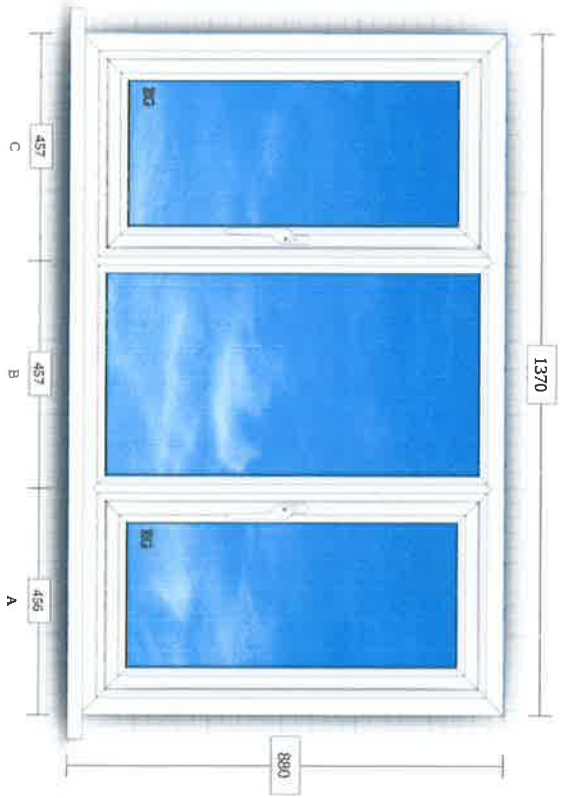

Please note - Images shown are for illustrative purposes. Dimensions given are illustrative. Printers & computer screens cannot be relied upon to accurately replicate colours.

Technical detail: 2 - side bed1 - Supply & Fit - Remove & replace

Quantity: 1

☀️ Viewed from outside

Front Bedroom gable End

👁️ Viewed from inside

Casement Window

- Frame: Standard Square
- Sash: Standard Square
- Mullion: Standard Square
- Bead: Bevel
- Cill: Standard
- Glass: Double Glazed (Annealed) - Black Spacer - Clear

- Colour (inside): Pure White
- Colour (outside): Anthracite Grey

- Window handle: Maxim White
- Egress hinge: Yes

Please note - Images shown are for illustrative purposes. Dimensions given are illustrative. Printers & computer screens cannot be relied upon to accurately replicate colours.

Quantity: 1

☀ Viewed from outside

👁 Viewed from inside

Bathroom

Casement Window

- Frame: Standard Square
- Sash: Standard Square
- Mullion: Standard Square
- Bead: Bevel
- Cill: Standard
- Glass: Double Glazed (Annealed) - Black Spacer - Satin