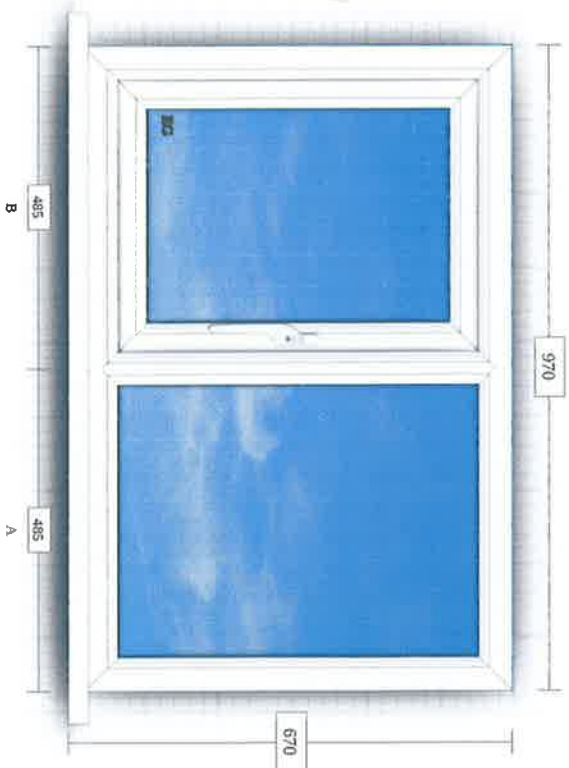

Quantity: 1

☀️ Viewed from outside

Front Bedroom gable End

👁️ Viewed from inside

Casement Window

- Frame: Standard Square
- Sash: Standard Square
- Mullion: Standard Square
- Bead: Bevel
- Cill: Standard
- Glass: Double Glazed (Annealed) - Black Spacer - Clear

Technical detail: 1 - lounge - Supply & Fit - Remove & replace

Quantity: 1

Viewed from outside

Viewed from inside

Casement Window

- Frame: Standard Square
- Sash: Standard Square
- Tansom: Standard Square
- Mullion: Standard Square
- Beed: Bevel
- Cill: Standard

- Colour (inside): Pure White
- Colour (outside): Anthracite Grey

Gable End

Glass: Double Glazed (Toughened) - Black Spacer - Clear

- Window handle: Maxxim White
- Egress hinge: Yes

Technical detail: 3 - toilet - Supply & Fit - Remove & replace

Quantity: 1

☀ Viewed from outside

👁 Viewed from inside

Bathroom

Casement Window

- Frame: Standard Square
- Sash: Standard Square
- Mullion: Standard Square
- Bead: Bevel
- Cill: Standard
- Glass: Double Glazed (Annealed) - Black Spacer - Satin