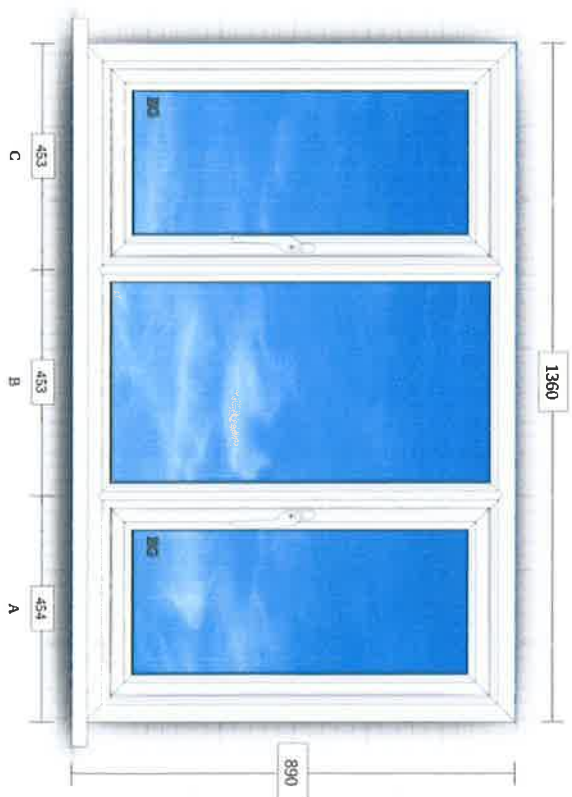

Quantity: 1

☀️ Viewed from outside

Front Bedroom gable End

👁️ Viewed from inside

Casement Window

- Frame: Standard Square
- Sash: Standard Square
- Mullion: Standard Square
- Bead: Bevel
- Cill: Standard
- Glass: Double Glazed (Annealed) - Black Spacer - Clear

- Colour (inside): Pure White
- Colour (outside): Anthracite Grey

- Window handle: Maxim White
- Egress hinge: Yes

Please note - Images shown are for illustrative purposes. Dimensions given are illustrative. Printers & computer screens cannot be relied upon to accurately replicate colours.

Technical detail: 4 - side bed 2 - Supply & Fit - Remove & replace

Quantity: 1

☀ Viewed from outside

👁 Viewed from Inside

Kitchen *Spare Room*
Hall *OT Room*
Bedroom 1

Casement Window

- Frame: Standard Square
- Sash: Standard Square
- Mullion: Standard Square
- Bead: Bevel
- Cill: Standard
- Glass: Double Glazed (Annedled) - Black Spacer - Clear

Quantity: 1

☀ Viewed from outside

👁 Viewed from inside

Bathroom

Casement Window

- Frame: Standard Square
- Sash: Standard Square
- Mullion: Standard Square
- Bead: Bevel
- Cill: Standard
- Glass: Double Glazed (Annealed) - Black Spacer - Satin