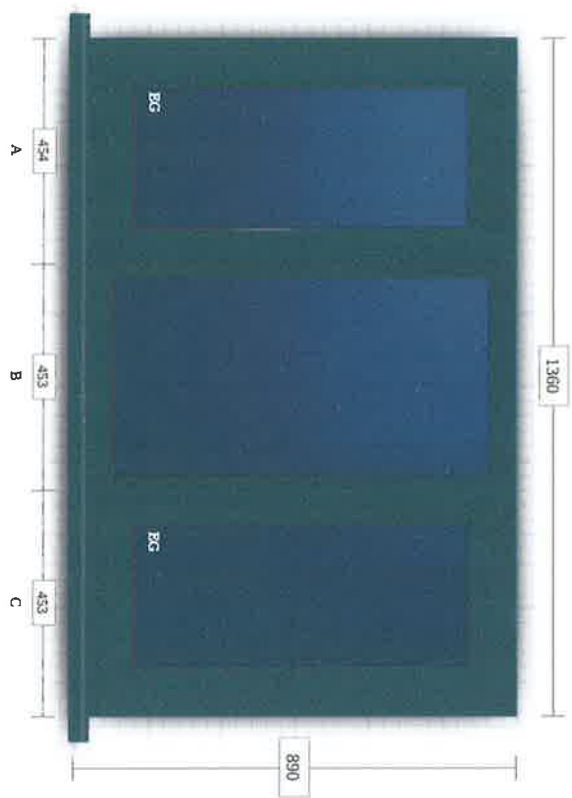

Technical detail: 4 - side bed 2 - Supply & Fit - Remove & replace

Quantity: 1

☀ Viewed from outside