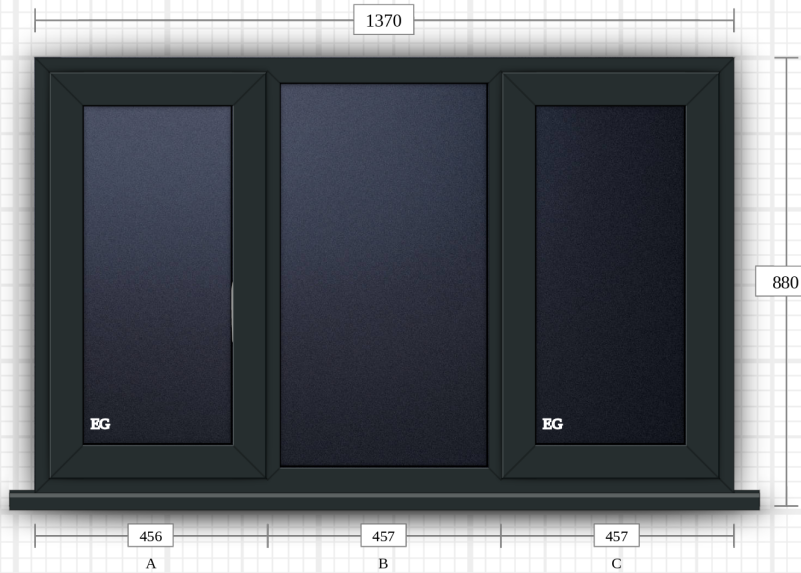

Technical detail: 1 - lounge - Supply & Fit - Remove & replace

Quantity: 1

☀ Viewed from outside

💡 Viewed from inside

Casement Window

Frame: Standard Square
Sash: Standard Square
Transom: Standard Square
Mullion: Standard Square
Bead: Bevel
Cill: Standard

Colour (inside): Pure White
Colour (outside): Anthracite Grey

Window handle: Maxim White
Egress hinge: Yes

Glass: Double Glazed (Toughened) - Black Spacer - Clear

Technical detail: 2 - side bed1 - Supply & Fit - Remove & replace

Quantity: 1

☀ Viewed from outside

💡 Viewed from inside

Casement Window

Frame: Standard Square
Sash: Standard Square
Mullion: Standard Square
Bead: Bevel
Cill: Standard

Colour (inside): Pure White
Colour (outside): Anthracite Grey

Glass: Double Glazed (Annealed) - Black Spacer - Satin

Technical detail: 4 - side bed 2 - Supply & Fit - Remove & replace

Quantity: 1

☀ Viewed from outside

💡 Viewed from inside

Casement Window

Frame: Standard Square
Sash: Standard Square
Mullion: Standard Square
Bead: Bevel
Cill: Standard