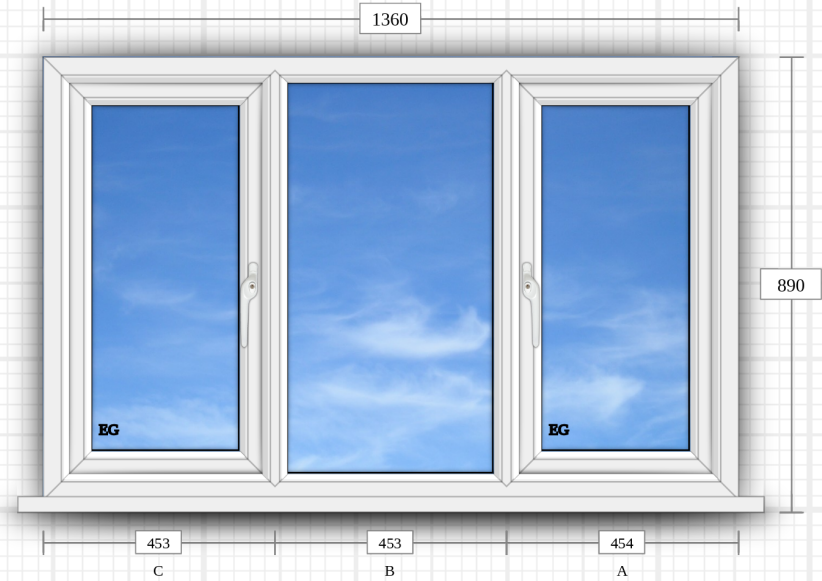

Technical detail: 1 - lounge - Supply & Fit - Remove & replace

Quantity: 1

☀ Viewed from outside

💡 Viewed from inside

Casement Window

Frame: Standard Square
Sash: Standard Square
Transom: Standard Square
Mullion: Standard Square
Bead: Bevel
Cill: Standard

Quantity: 1

☀ Viewed from outside

💡 Viewed from inside

Casement Window

Frame: Standard Square
Sash: Standard Square
Mullion: Standard Square
Bead: Bevel
Cill: Standard

Colour (inside): Pure White
Colour (outside): Anthracite Grey

Glass: Double Glazed (Annealed) - Black Spacer - Satin

Technical detail: 4 - side bed 2 - Supply & Fit - Remove & replace

Quantity: 1

☀ Viewed from outside

💡 Viewed from inside

Casement Window

Frame: Standard Square
Sash: Standard Square
Mullion: Standard Square
Bead: Bevel
Cill: Standard

Colour (inside): Pure White
Colour (outside): Anthracite Grey

Window handle: Maxim White
Egress hinge: Yes

Glass: Double Glazed (Annealed) - Black Spacer - Clear