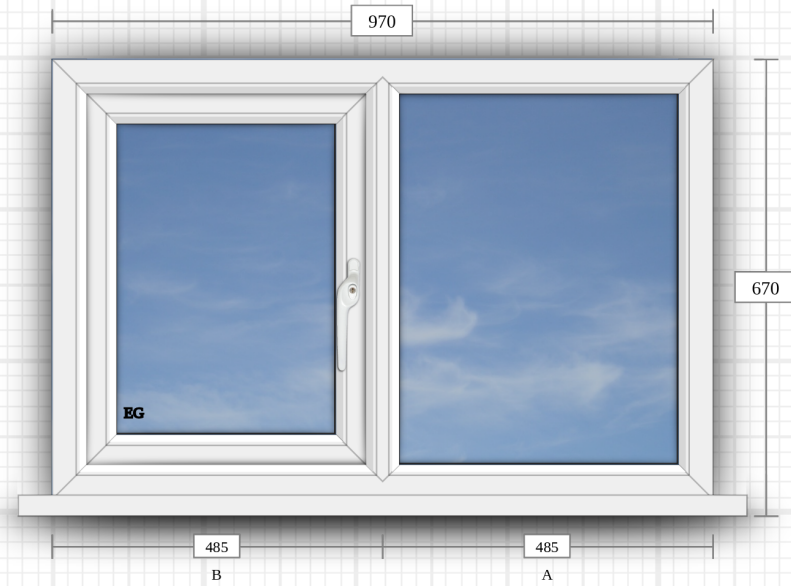

Quantity: 1

☀ Viewed from outside

💡 Viewed from inside

Casement Window

Frame: Standard Square
Sash: Standard Square
Mullion: Standard Square
Bead: Bevel
Cill: Standard

Colour (inside): Pure White
Colour (outside): Anthracite Grey

Window handle: Maxim White
Egress hinge: Yes

Glass: Double Glazed (Annealed) - Black Spacer - Clear

Technical detail: 3 - toilet - Supply & Fit - Remove & replace

Quantity: 1

☀ Viewed from outside

💡 Viewed from inside

Casement Window

Frame: Standard Square
Sash: Standard Square
Mullion: Standard Square
Bead: Bevel
Cill: Standard

Colour (inside): Pure White
Colour (outside): Anthracite Grey

Window handle: Maxim White
Egress hinge: Yes

Glass: Double Glazed (Annealed) - Black Spacer - Satin

Technical detail: 4 - side bed 2 - Supply & Fit - Remove & replace

Quantity: 1

☀ Viewed from outside

💡 Viewed from inside

Casement Window

Frame: Standard Square
Sash: Standard Square
Mullion: Standard Square
Bead: Bevel
Cill: Standard