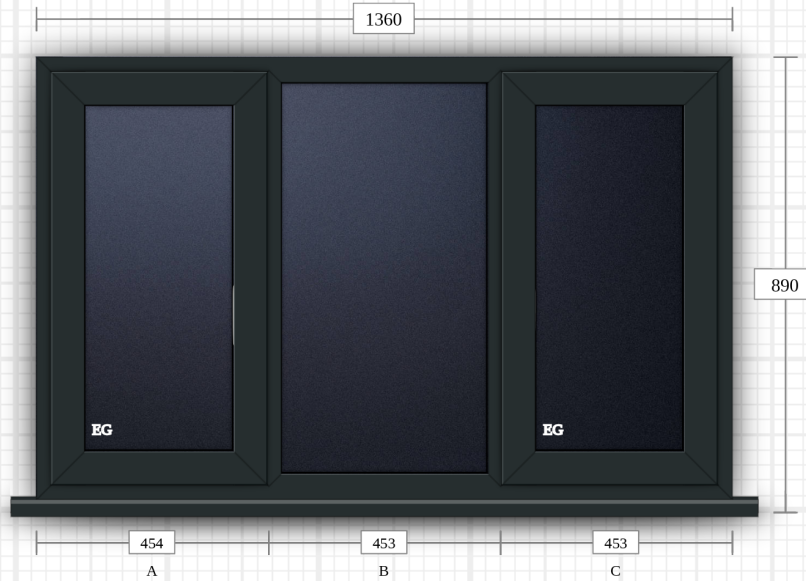

Technical detail: 1 - lounge - Supply & Fit - Remove & replace

Quantity: 1

☀ Viewed from outside

💡 Viewed from inside

Casement Window

Frame: Standard Square
Sash: Standard Square
Transom: Standard Square
Mullion: Standard Square
Bead: Bevel
Cill: Standard

Casement Window

Frame: Standard Square
Sash: Standard Square
Mullion: Standard Square
Bead: Bevel
Cill: Standard

Colour (inside): Pure White
Colour (outside): Anthracite Grey

Window handle: Maxim White
Egress hinge: Yes

Glass: Double Glazed (Annealed) - Black Spacer - Satin

Technical detail: 4 - side bed 2 - Supply & Fit - Remove & replace

Quantity: 1

☀ Viewed from outside

💡 Viewed from inside

Casement Window

Frame: Standard Square
Sash: Standard Square
Mullion: Standard Square
Bead: Bevel
Cill: Standard

Colour (inside): Pure White
Colour (outside): Anthracite Grey

Window handle: Maxim White
Egress hinge: Yes

Glass: Double Glazed (Annealed) - Black Spacer - Clear