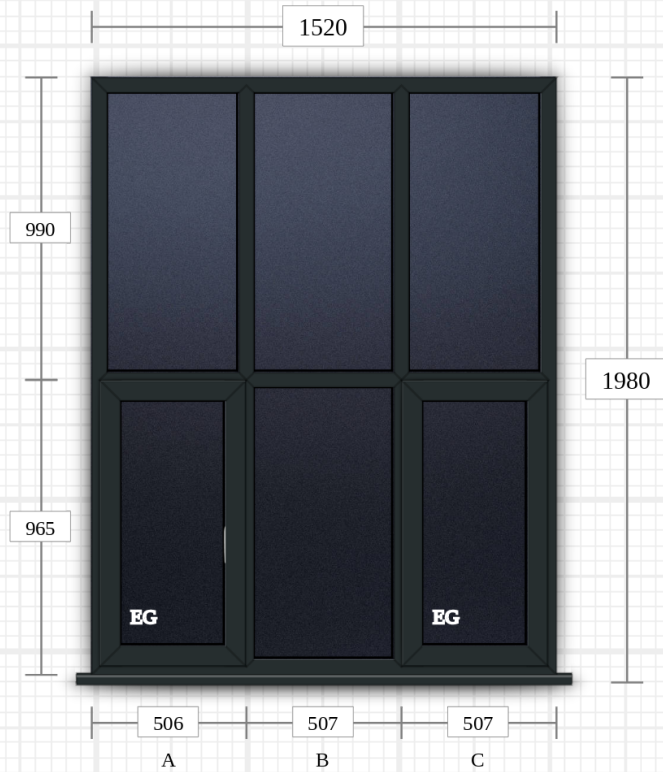

Technical detail: 1 - lounge - Supply & Fit - Remove & replace

Quantity: 1

☀ Viewed from outside