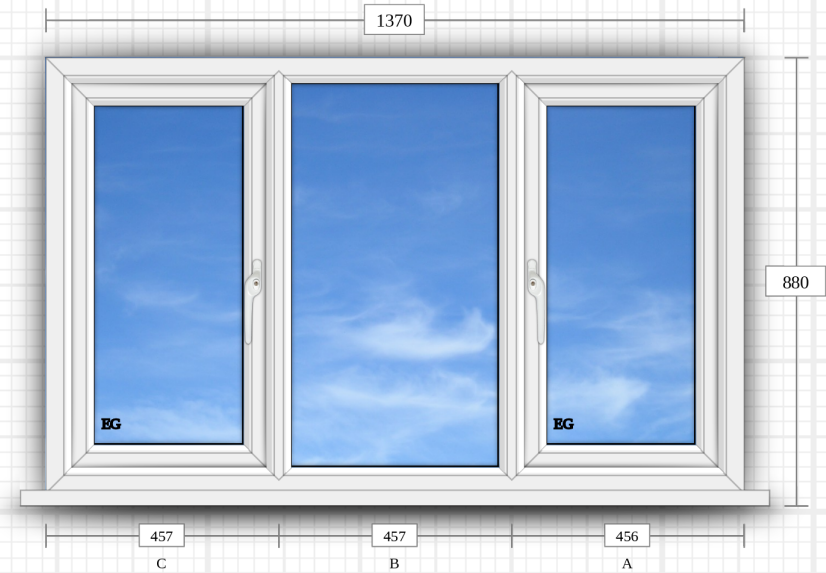

Technical detail: 1 - lounge - Supply & Fit - Remove & replace

Quantity: 1

☀ Viewed from outside

💡 Viewed from inside

Casement Window

Frame: Standard Square
Sash: Standard Square
Transom: Standard Square
Mullion: Standard Square
Bead: Bevel
Cill: Standard

Colour (inside): Pure White
Colour (outside): Anthracite Grey

Window handle: Maxim White
Egress hinge: Yes

Glass: Double Glazed (Toughened) - Black Spacer - Clear

Technical detail: 2 - side bed1 - Supply & Fit - Remove & replace

Quantity: 1

☀ Viewed from outside

💡 Viewed from inside

Casement Window

Frame: Standard Square
Sash: Standard Square
Mullion: Standard Square
Bead: Bevel
Cill: Standard

Colour (inside): Pure White
Colour (outside): Anthracite Grey

Glass: Double Glazed (Annealed) - Black Spacer - Satin

Technical detail: 4 - side bed 2 - Supply & Fit - Remove & replace

Quantity: 1

☀ Viewed from outside

💡 Viewed from inside

Casement Window

Frame: Standard Square
Sash: Standard Square
Mullion: Standard Square
Bead: Bevel
Cill: Standard