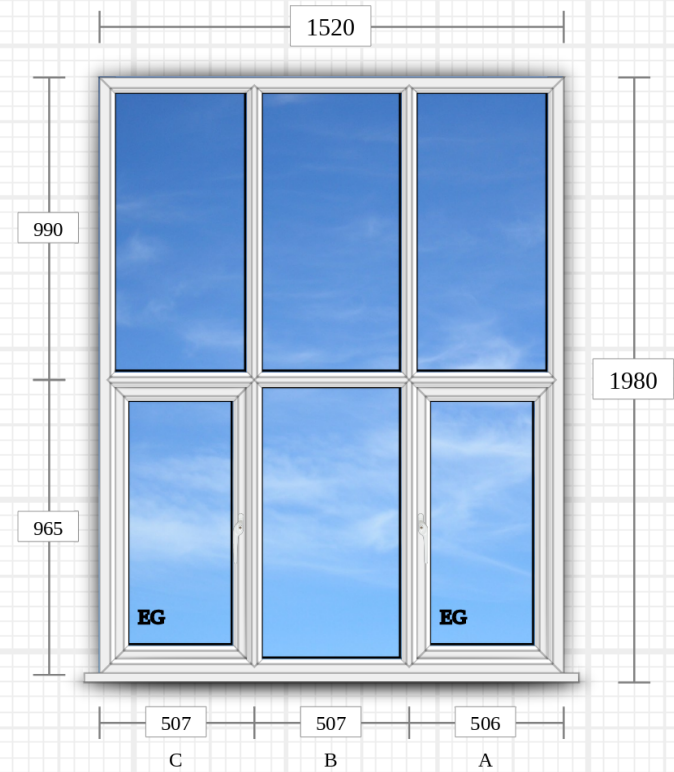

Project Summary <i>Installation Address: Wilderness House Church Road Wacton Norwich Norfolk United Kingdom, NR15 2UG</i>			Each (inc. VAT)	Total (inc. VAT)
	1. lounge Quantity: 1 Supply & Fit - Remove & replace	Casement Window	£2,088.00	£2,088.00
	2. side bed1 Quantity: 1 Supply & Fit - Remove & replace	Casement Window	£1,260.00	£1,260.00
	3. toilet Quantity: 1 Supply & Fit - Remove & replace	Casement Window	£696.00	£696.00
	4. side bed 2 Quantity: 1 Supply & Fit - Remove & replace	Casement Window	£1,272.00	£1,272.00
Quotation prepared for: Mrs Farell Wilderness House Church Road Wacton Norwich Norfolk NR15 2UG	Lead time: 8 weeks Guarantee: 10 year Prepared by: Rikki Leggett Payment terms: 50% Deposit. 40% Staged payment. 10% on installation Notes: frame thickness is 70mm, glass units are 28 mm A rated.	Final Price: £5,316.00 Of which VAT (20%): £886.00		

Technical detail: 1 - lounge - Supply & Fit - Remove & replace

Quantity: 1

☀ Viewed from outside

💡 Viewed from inside

Casement Window

Frame: Standard Square
Sash: Standard Square
Transom: Standard Square
Mullion: Standard Square
Bead: Bevel
Cill: Standard

Colour (inside): Pure White
Colour (outside): Anthracite Grey

Window handle: Maxim White
Egress hinge: Yes

Glass: Double Glazed (Toughened) - Black Spacer - Clear

Technical detail: 2 - side bed1 - Supply & Fit - Remove & replace

Quantity: 1

☀ Viewed from outside

💡 Viewed from inside

Casement Window

Frame: Standard Square
Sash: Standard Square
Mullion: Standard Square
Bead: Bevel
Cill: Standard

Colour (inside): Pure White
Colour (outside): Anthracite Grey