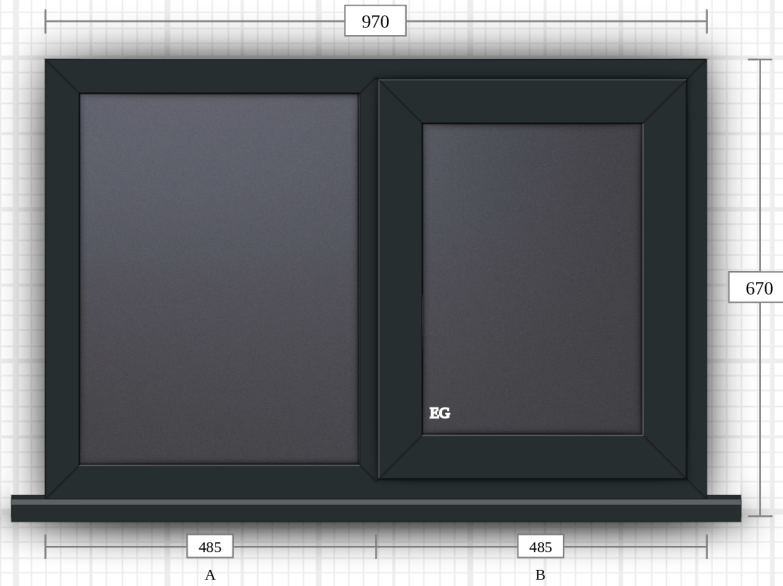

Technical detail: 1 - lounge - Supply & Fit - Remove & replace

Quantity: 1

☀ Viewed from outside

💡 Viewed from inside

Casement Window

Frame: Standard Square
Sash: Standard Square
Transom: Standard Square
Mullion: Standard Square
Bead: Bevel
Cill: Standard

Colour (inside): Pure White
Colour (outside): Anthracite Grey

Window handle: Maxim White
Egress hinge: Yes

Glass: Double Glazed (Toughened) - Black Spacer - Clear

Technical detail: 2 - side bed1 - Supply & Fit - Remove & replace

Window handle: Maxim White
Egress hinge: Yes

Glass: Double Glazed (Annealed) - Black Spacer - Clear

Technical detail: 3 - toilet - Supply & Fit - Remove & replace

Quantity: 1

☀ Viewed from outside

💡 Viewed from inside

Glass: Double Glazed (Annealed) - Black Spacer - Satin

Technical detail: 4 - side bed 2 - Supply & Fit - Remove & replace

Quantity: 1

☀ Viewed from outside

💡 Viewed from inside

Casement Window

Frame: Standard Square
Sash: Standard Square
Mullion: Standard Square
Bead: Bevel
Cill: Standard