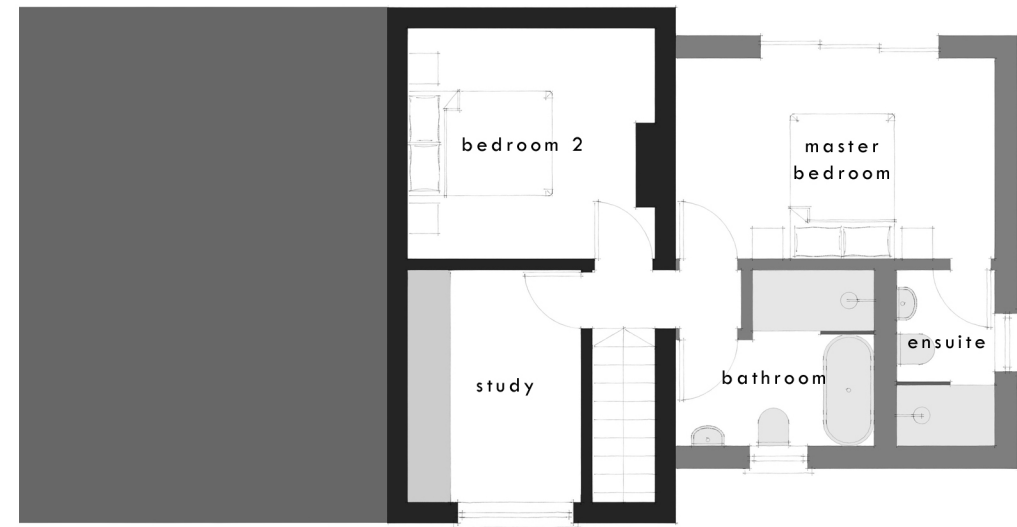

Proposed Ground Floor Plan
Scale 1:100

Proposed First Floor Plan
Scale 1:100

Proposed Roof Plan
Scale 1:100

Drawing: Proposed Plans
Number: PL006
Scale: 1:100 @ A3

Site: Olben, Lower Somersham. IP8 4QE