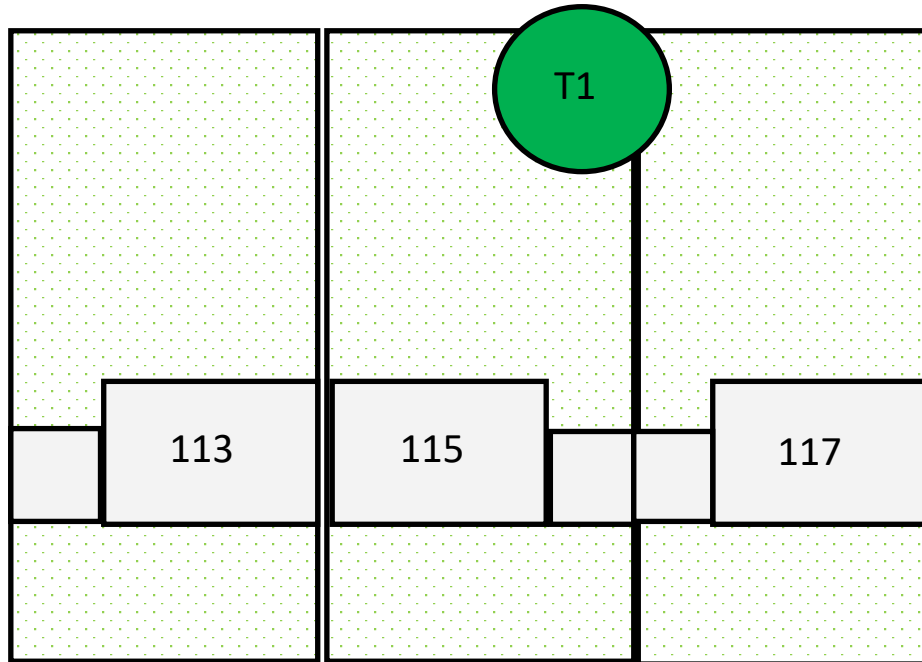

115 Albert Rd  
Epsom  
KT17 4EN

T1 Large Sycamore  
Fell to ground level

---

Albert Rd