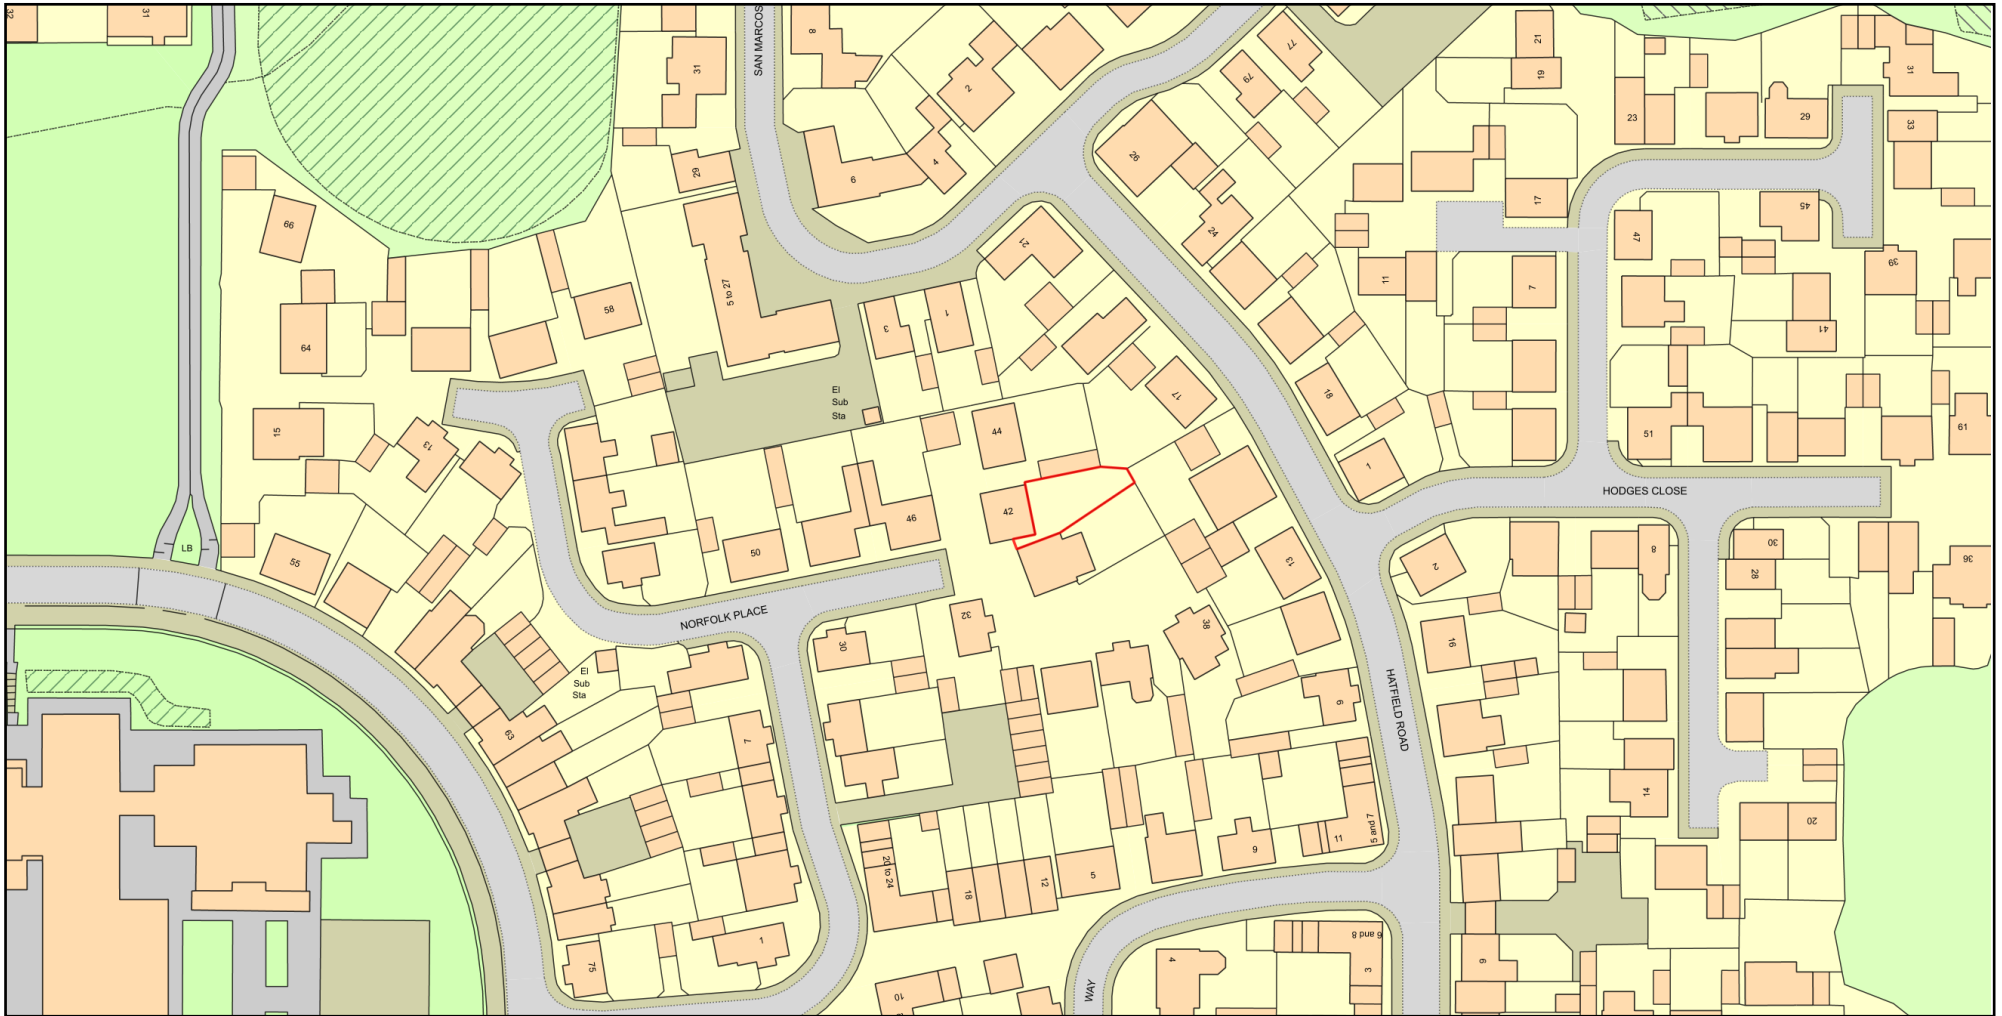

42 Norfolk Place, RM16 6DE

Plan Produced for: Thurrock Council

Date Produced: 13 Apr 2021

Plan Reference Number: TQRQM21103111753456

Scale: 1:1250 @ A4

© Crown copyright and database rights 2021 OS 100042766