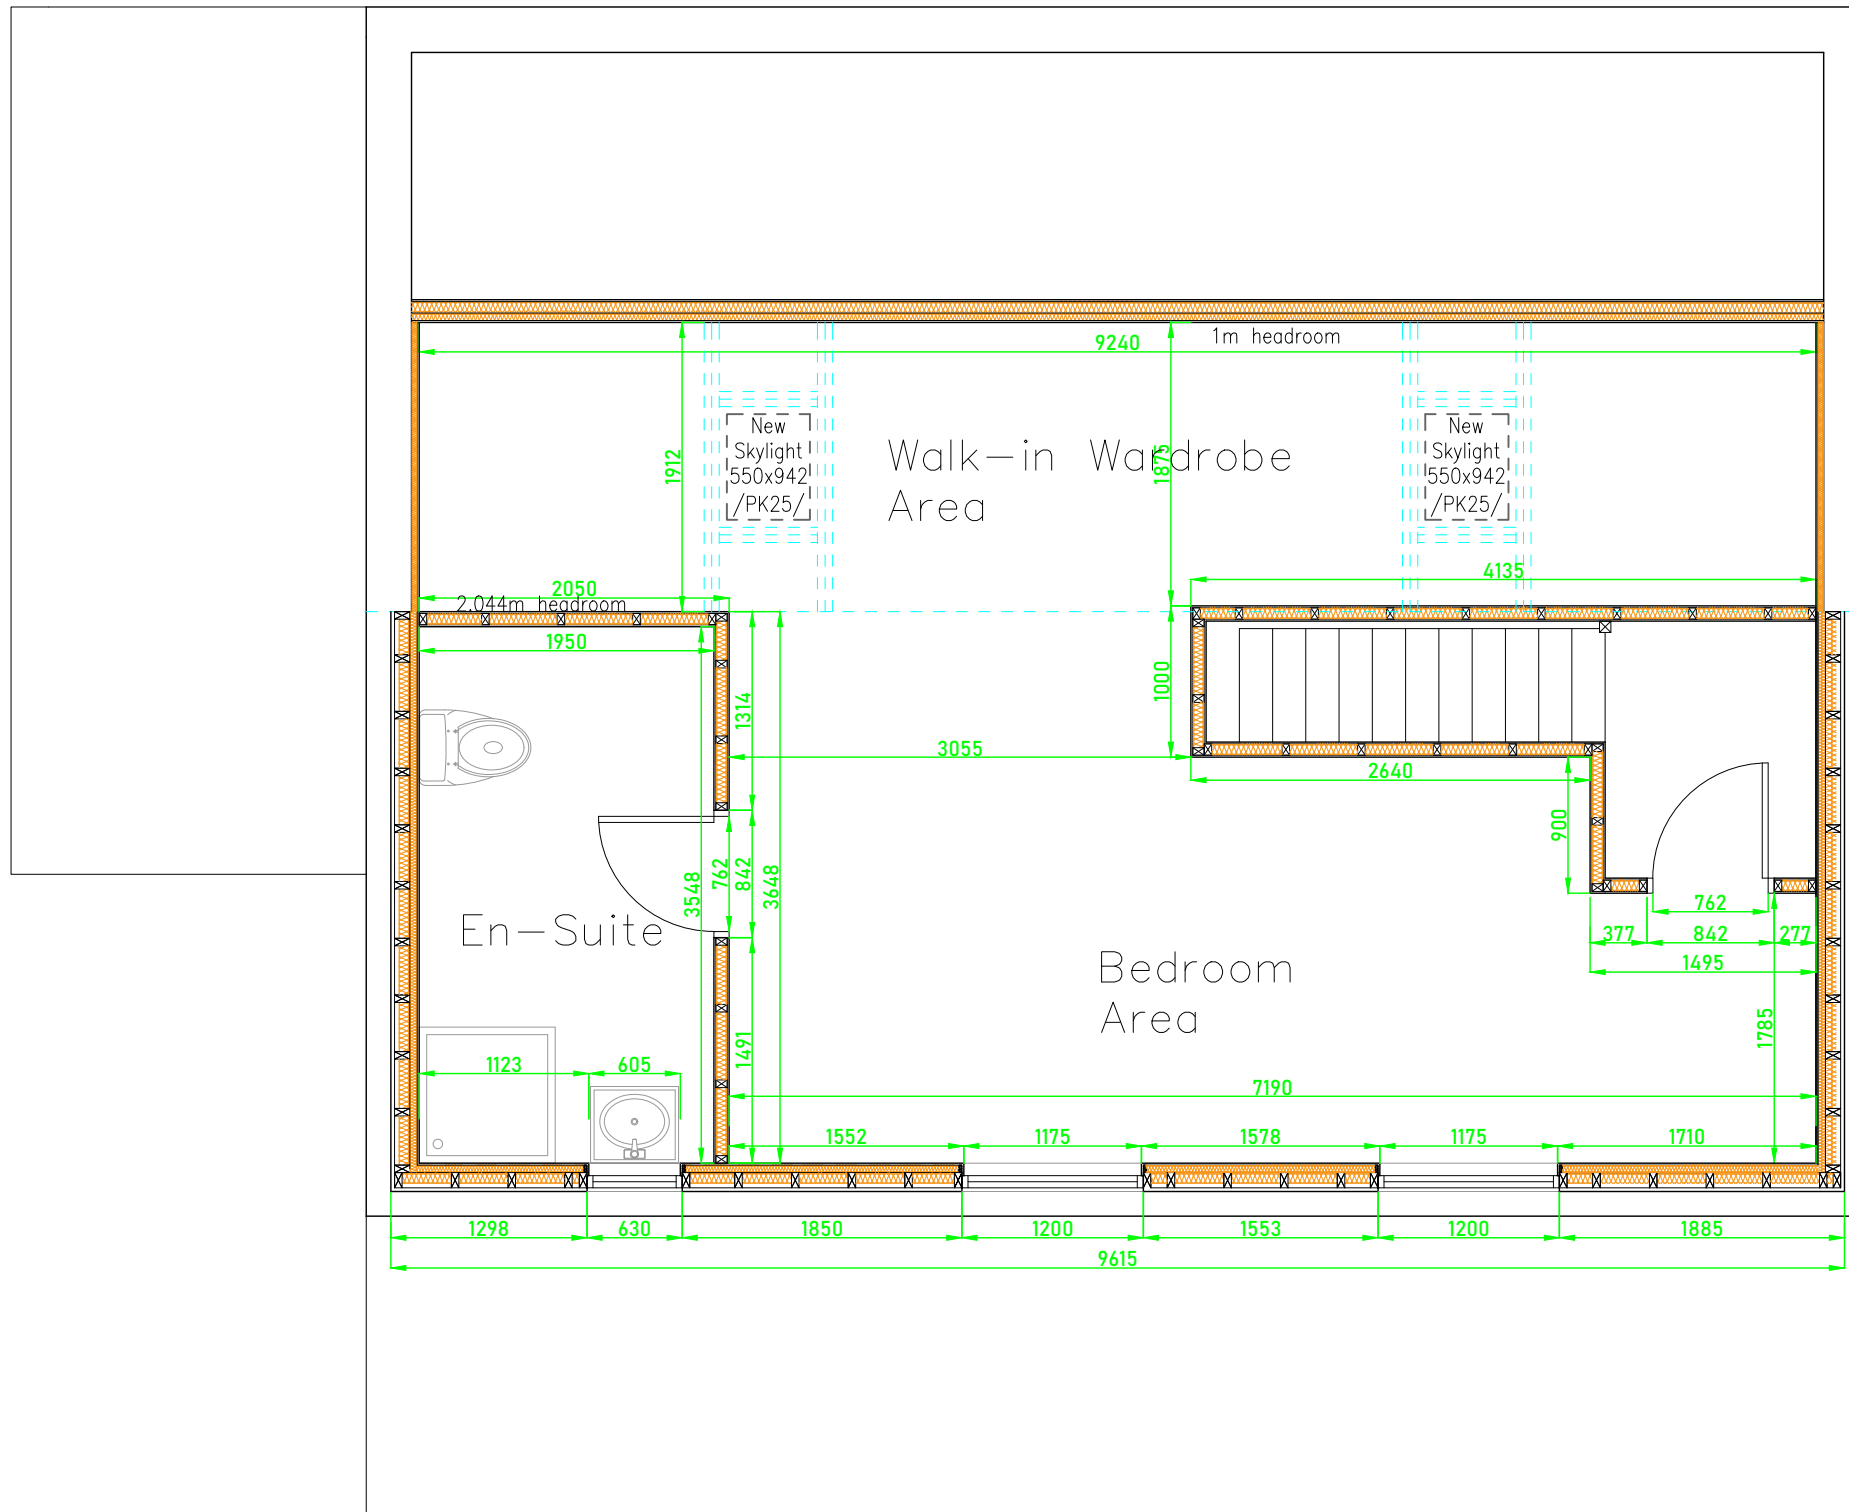

0 1000 2000 3000 4000 5000

SCALE 1:50 (A3) MILLIMETRES

Proposed Loft Floor

ALL DIMS IN MILLIMETERS UNLESS NOTED OTHERWISE
DO NOT SCALE EXCEPT FOR PLANNING PURPOSES
IF IN DOUBT - ASK

THIS DRAWING IS CONFIDENTIAL AND IS
THE PROPERTY OF KEENAN PROJECT
DESIGNS LTD
© COPYRIGHT

Ivan Sapov

SCALE:

1:50@A3
1:25@A1

ADDRESS:

47, Alferton Rd, DE55 5TQ

DRAWING NO:

655 - 3

REV