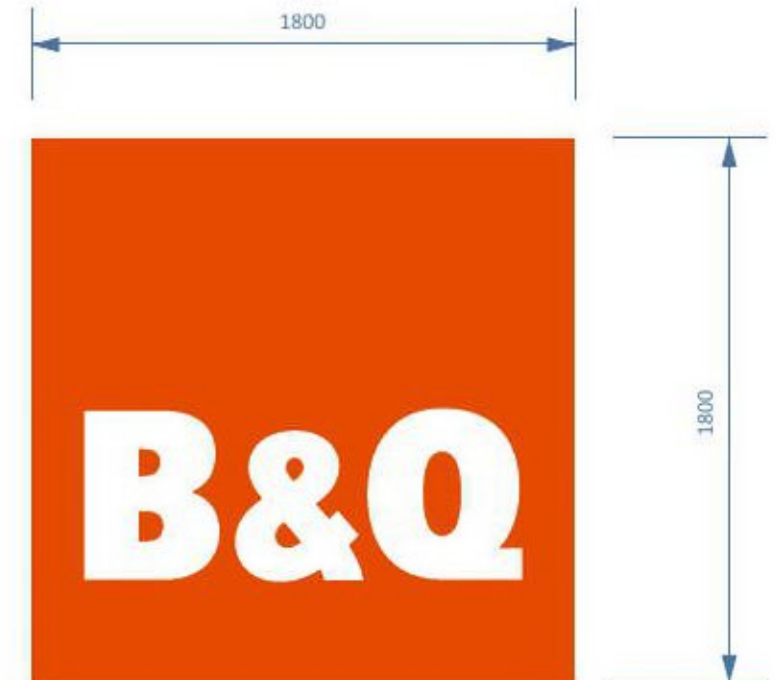

70

ENTRANCE
ENTRANCE
EXIT
EXIT
NO ENTRY
NO ENTRY
NO EXIT
NO EXIT

Sign: 007 - Scale 1:25
16-off in total Individual white vinyl text
to entrance & exit doors.

Sign: 06 - Scale 1:25
1-off 1.8m Sq. Signcase with Orange Returns
c/w vinyl Decorated Flex Skin.
Full Internal Illumination with Static LED

Rev.:	Rev Date:	Revision Details:
-		

File Name: B&Q - Clacton on Sea - External Proposal					Client: B&Q
Job No:	Scale: @A3 As Stated	Drawn by: MRW	Checked by:	Date: 1-4-21	Site: Clacton on Sea