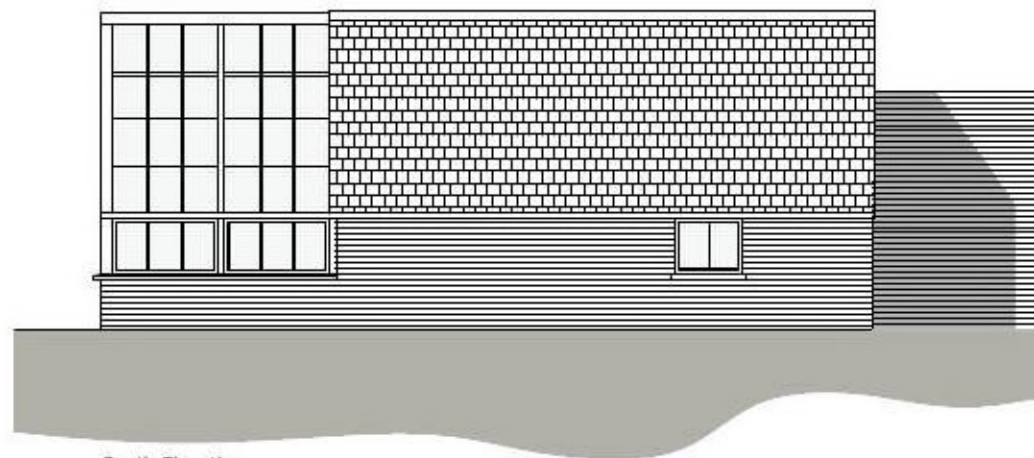

North Elevation

East Elevation

West Elevation

South Elevation

				ABC
Revision	Date	Amendment	Initials	

Drawing Title			
<b>Spa Complex - Bothy Building Proposed Elevations</b>			
Drawing Number <b>CC-0175-WG-4</b>			
Revision	Scale @ A3	1:100	
Drawn By	SAH	Date Started	March 2021
Checked by		Date	10.03.2021