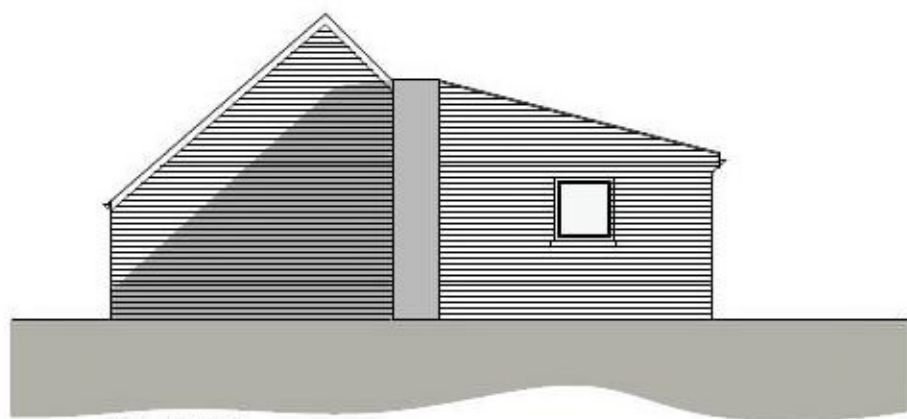

North Elevation

East Elevation

West Elevation

South Elevation

				ABC
Revision	Date	Amendment	Initials	

Drawing Title			
<b>Spa Complex - Bothy Building Proposed Elevations</b>			
Drawing Number <b>CC-0175-WG-4</b>			
Revision	Scale @ A3	1:100	
Drawn By	SAH	Date Started	March 2021
Checked by		Date	10.03.2021