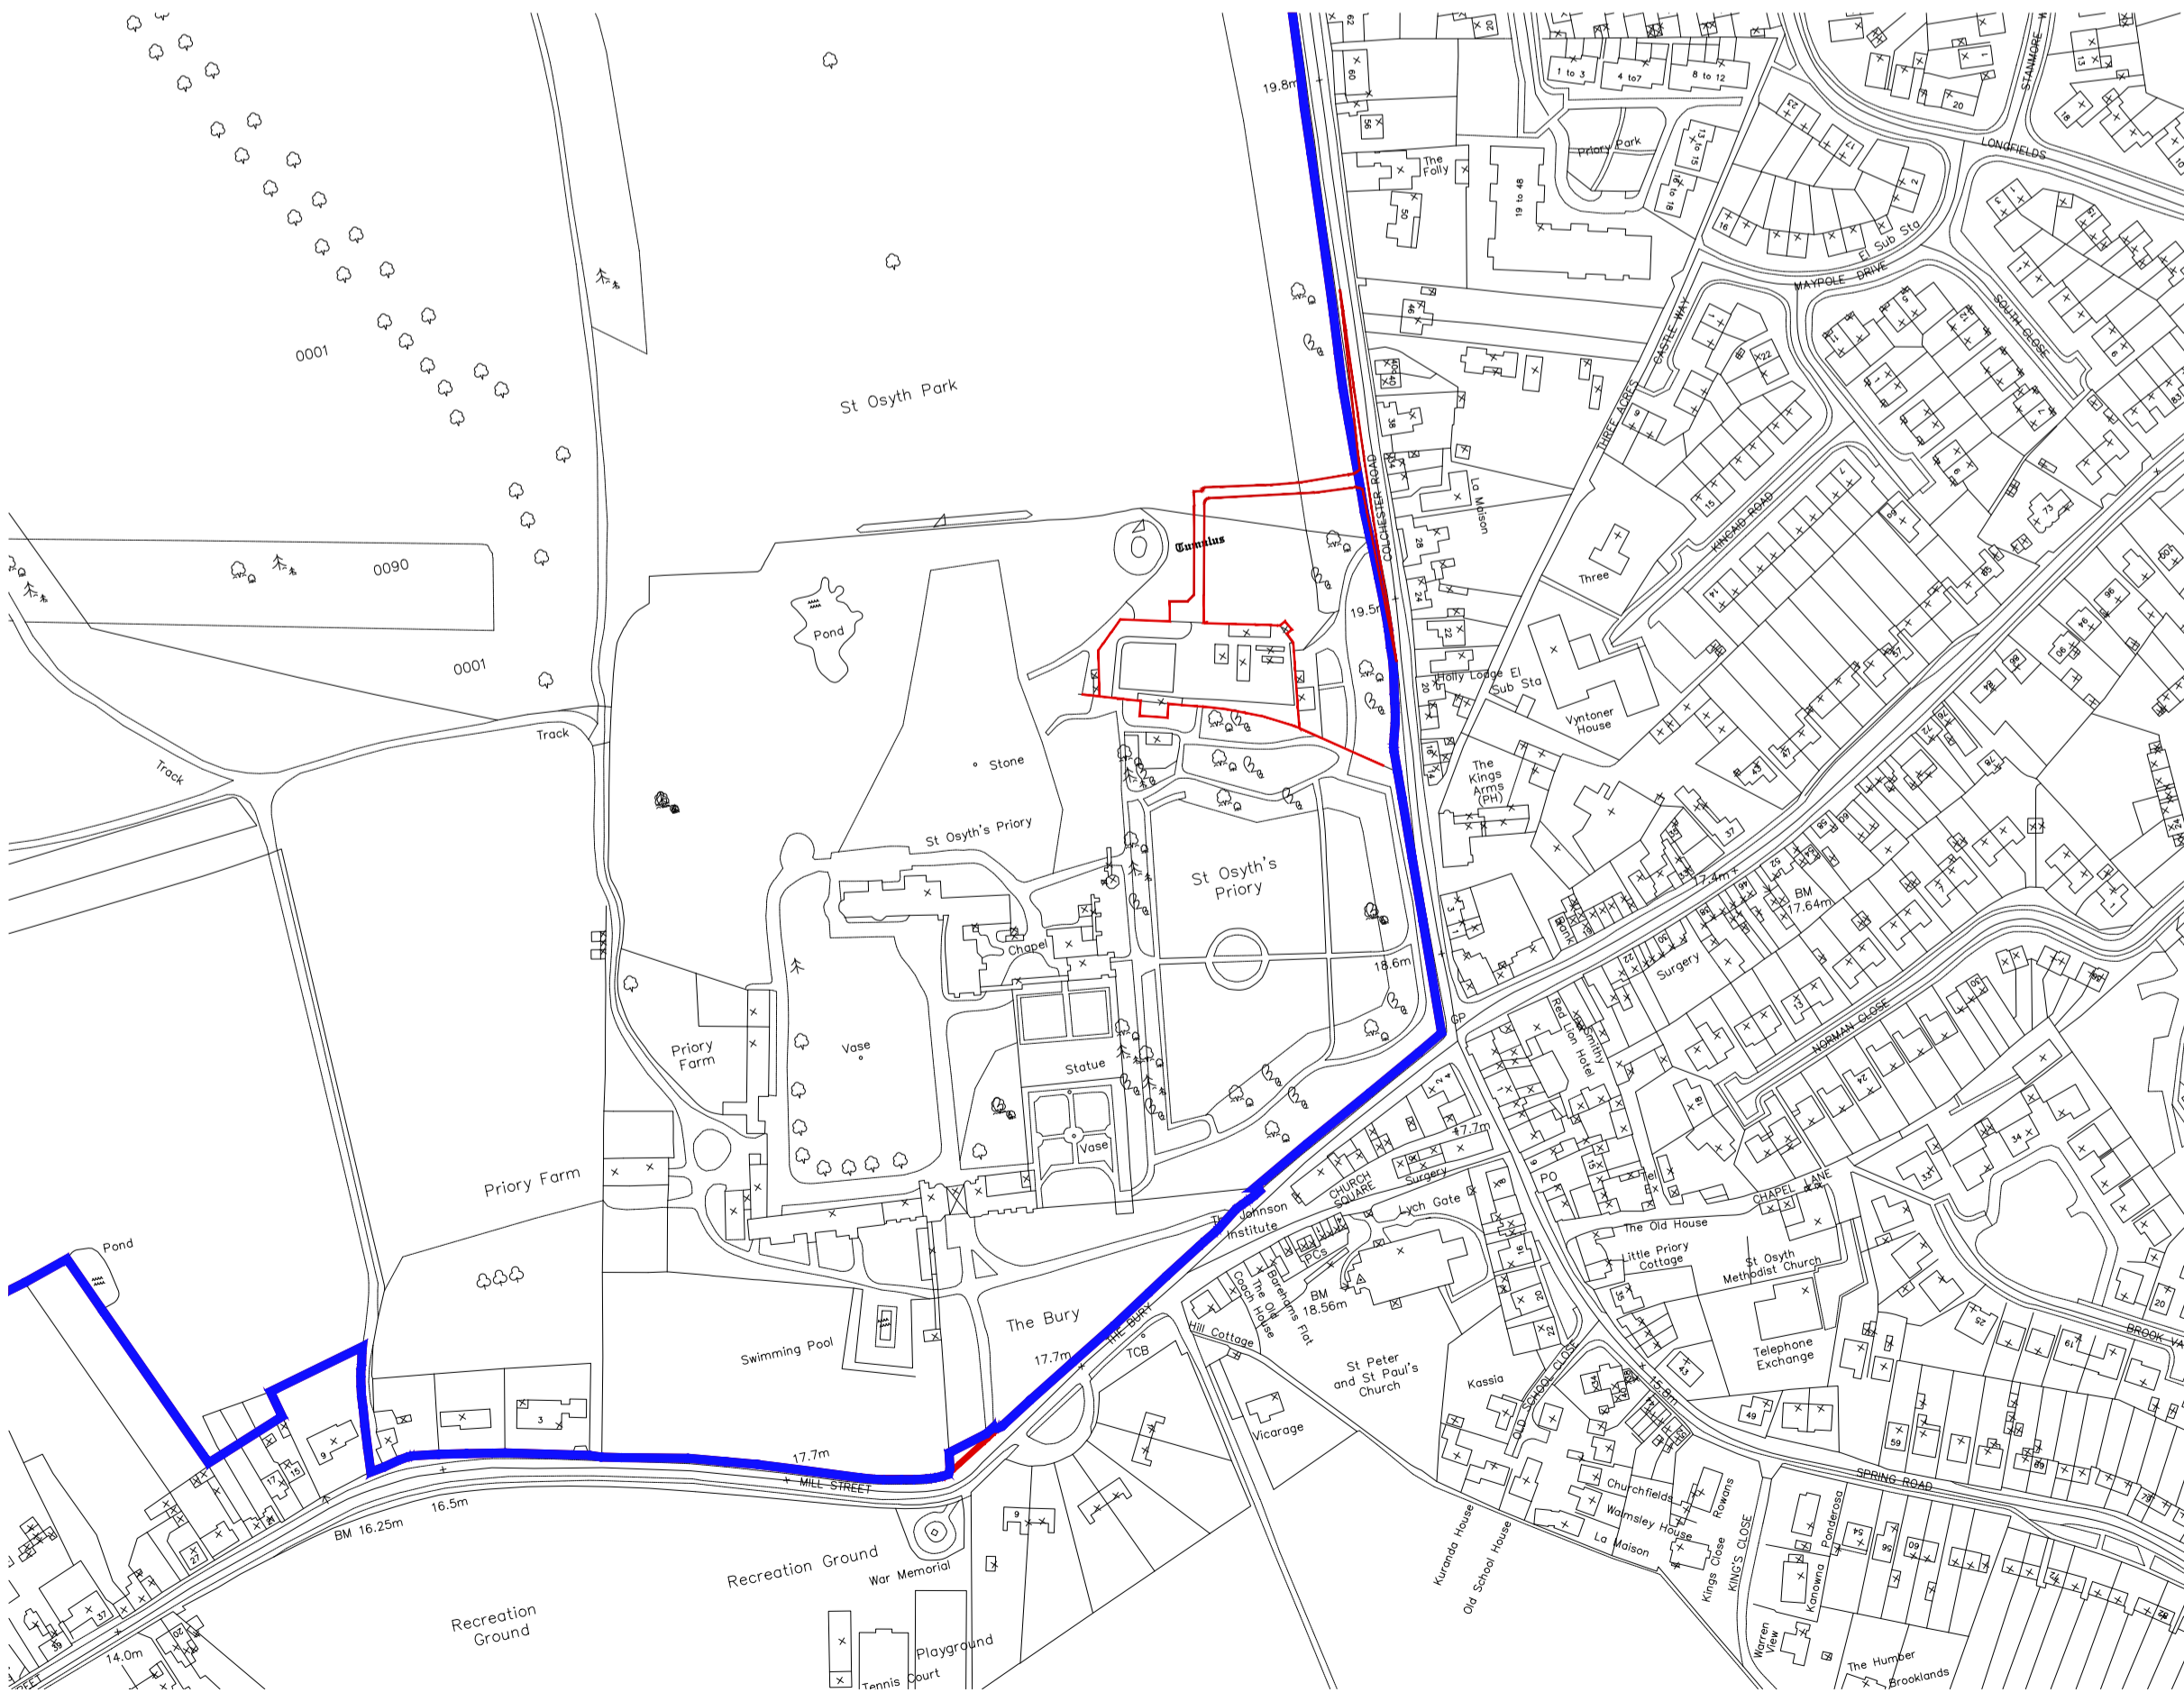

Proposed Site Plan

Site Location Plan

A	03.06.20	Red line extended to highway	SAH
Revision	Date	Amendment	Initials

Walled Garden - Spa Complex Proposed Site Plan & Location Plan			
Drawing Number CC-0175-WG-2			
Revision	A	Scale @ A2	1:500 1:2500
Drawn by	SAH	Date Started	March 2021
Checked by		Date	03.06.21

Development
 St.Osyth Priory -Victorian Walled Gdn
 St.Osyth, Essex