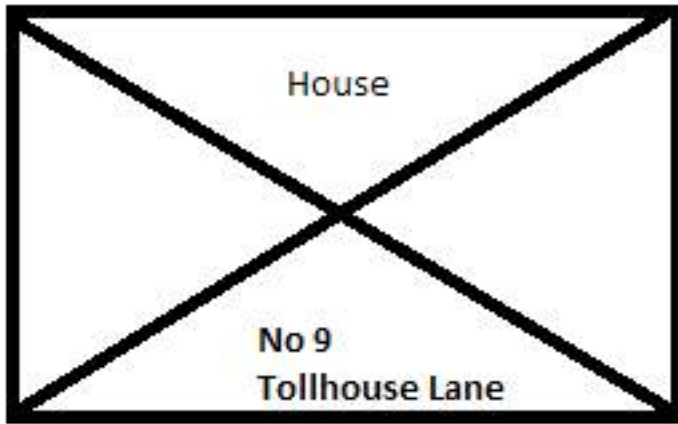

North ← → South

No 10 Boundary

Driveway

TOLLHOUSE LANE,  
WALLINGTON,  
Surrey,  
SM6 9PA